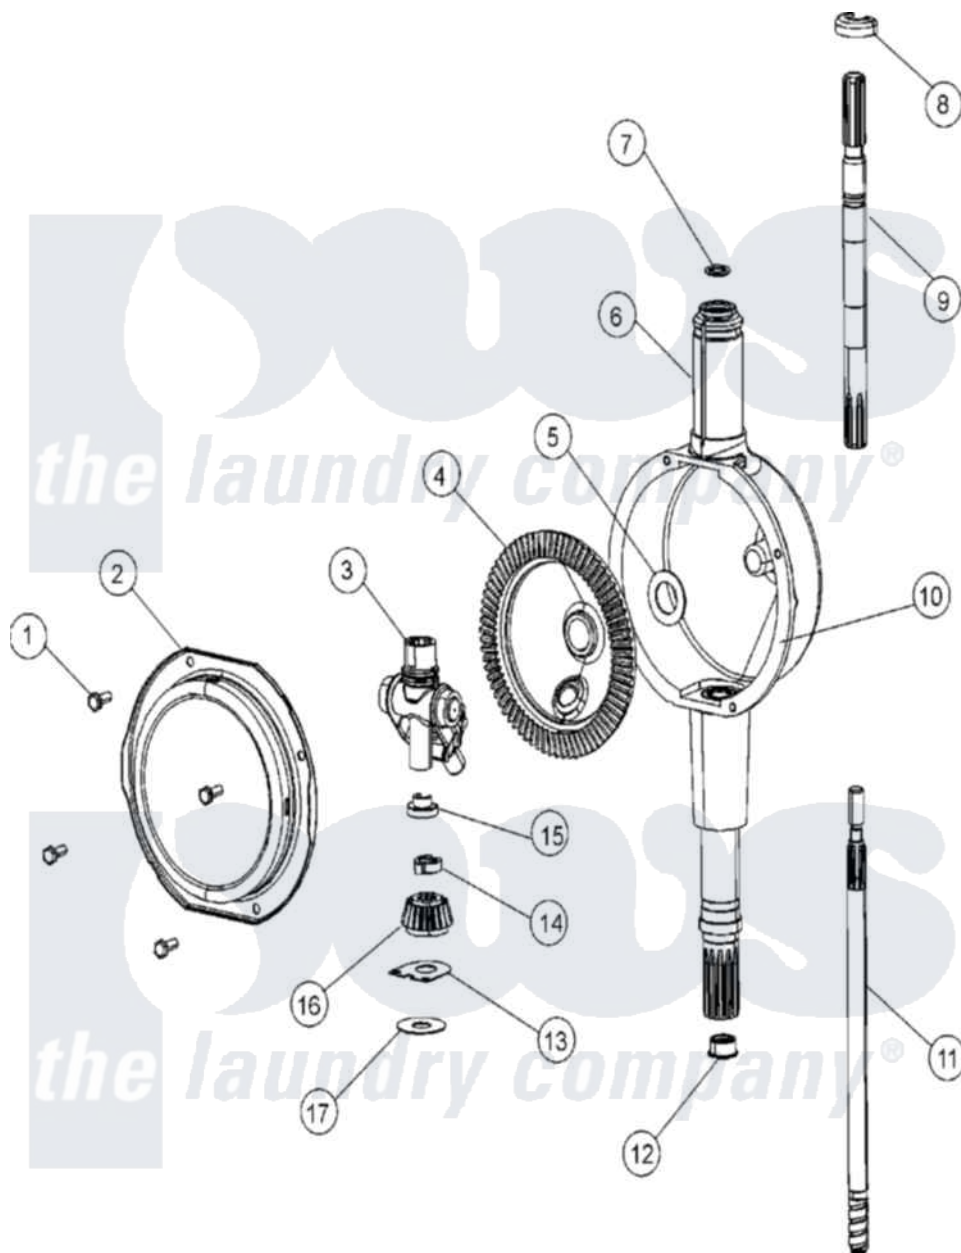

Maytag MAT12CSFWQ 06 - TRANSMISSION

Maytag Commercial Maytag MAT12CSFWQ Washer Parts Parts Diagram 06 - TRANSMISSION
 Click on the part number to view part

Item	Original Part Number	Replaced By	Status	Part Description
001	215417		Not Available	SCREW, TRANSMISSION COVER
002	206628			Cover, Transmission
003	206685	6-2066850		Yoke
004	206713	6-2067130		Gear- Beve
005	215394			Washer, Bevel Gear
006	22002537			Housing, Transmission
007	22002417			O-Ring Agitator Shaft
008	22002340			Collar, Agitator Shaft
009	22002415	6-2168983		Shaft- Agi
010	Y058700	675652		Adhesive
011	22002343	6-2300060		Shaft- Cen
012	207843			Lip Seal Repair Kit
013	215395			Plate, Clutch
014	22002353			Collar, Center Shaft
015	22002341			Collar, Lower Plastic Keeper
016	215401	W10221114		Pinion

017

211483

[6-2114830](#)

Washer- SP

018

22002375

[6-2097790](#)

Transmison