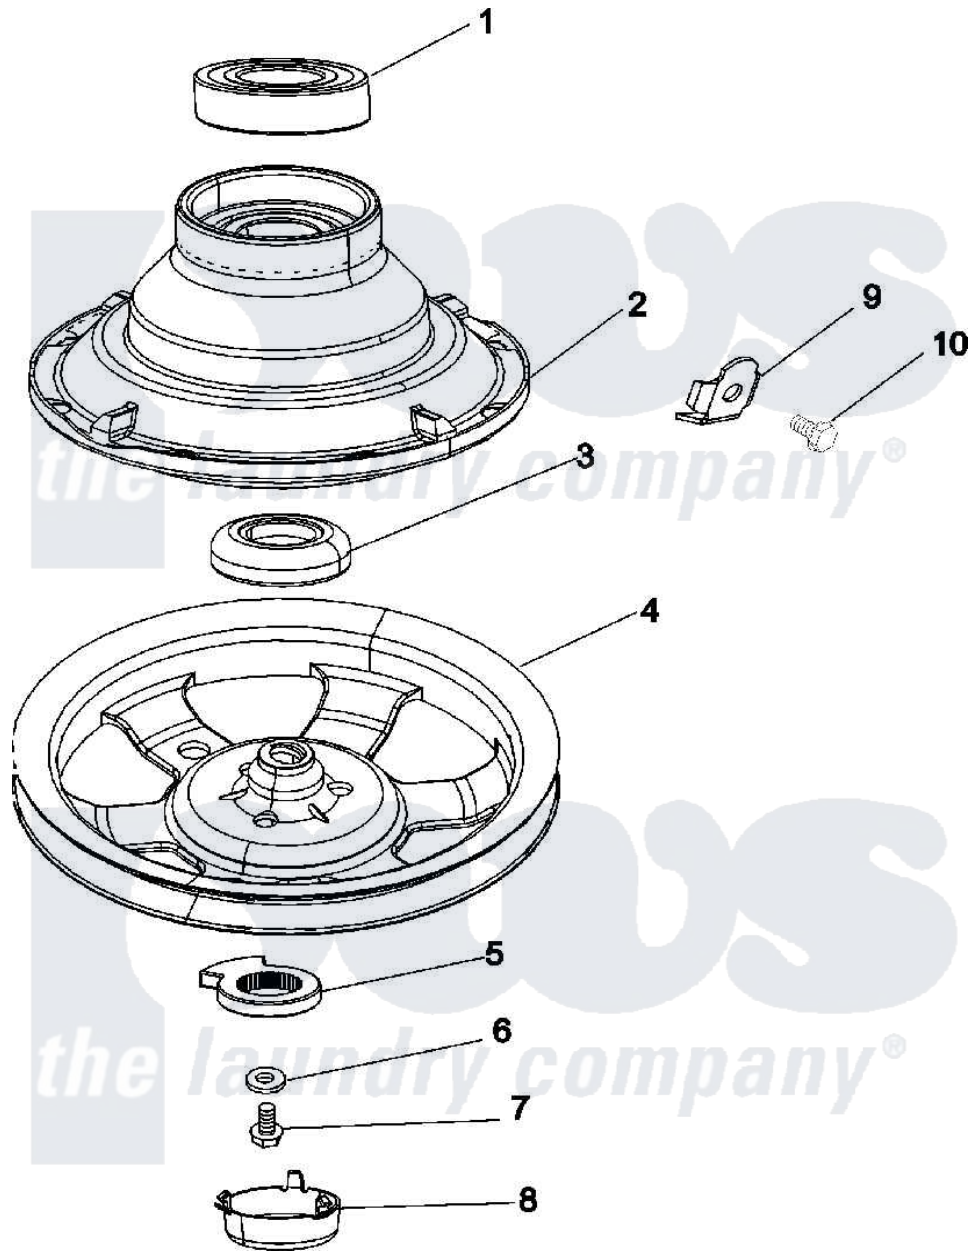

Maytag MAT12CSFWQ 08 - CLUTCH & BRAKE

Maytag [Commercial Maytag MAT12CSFWQ Washer Parts](#) Parts Diagram 08 - CLUTCH & BRAKE
 Click on the part number to view part

Item	Original Part Number	Replaced By	Status	Part Description
001	Y200720	22003441		Bearing, Rear
002	201190	6-2011900		Brake Asse
003	200835			Bearing, Brake Rotor
004	22002429	6-2301530		Pulley
005	211089			Lug, Stop Pulley
006	211090	22003555		Washer, Stop Lug
007	211375	681582		Screw
008	22002428			Cover, Dust
009	213325			Clip, Retaining
010	213326			Bolt, Sems Retaining Clip