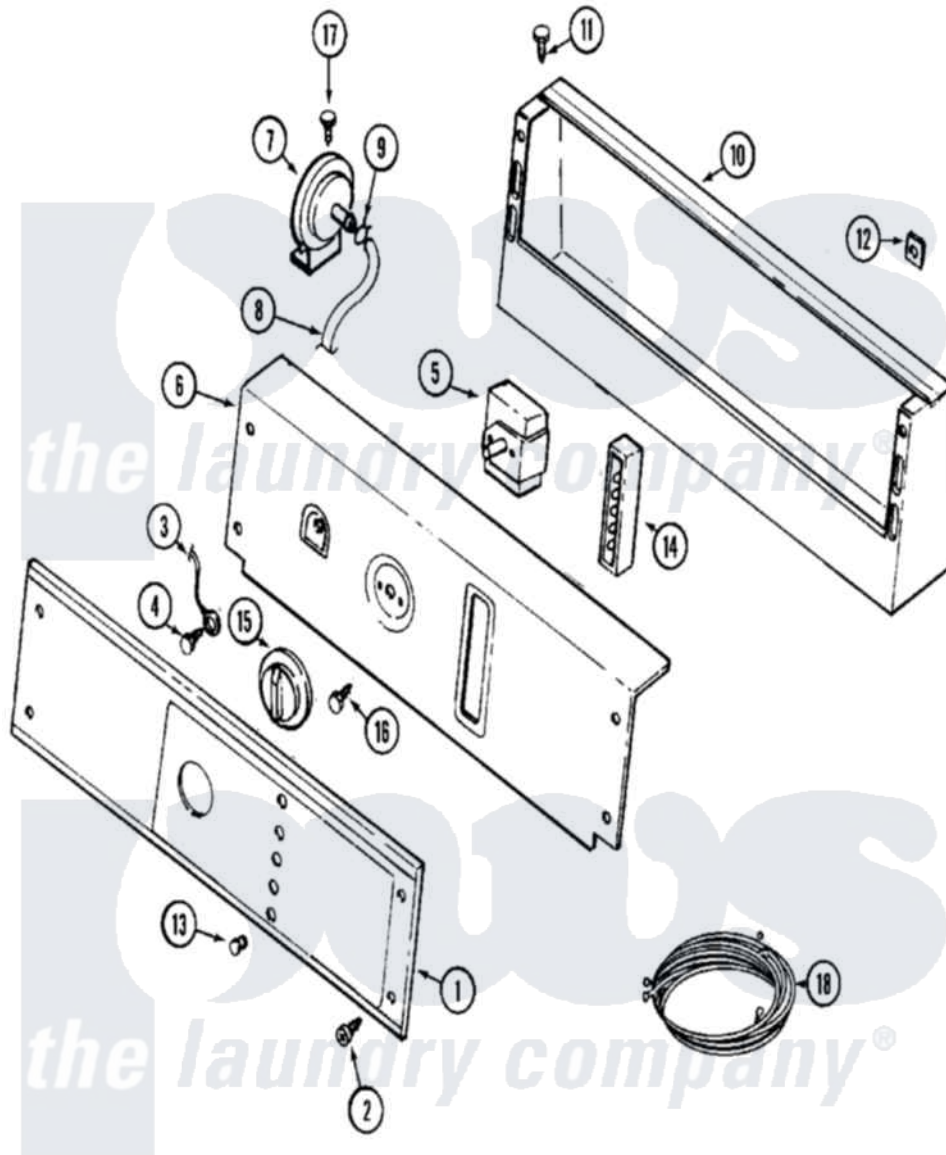

Maytag MAT12CSFWW 01 - CONTROL PANEL

Maytag Commercial Maytag MAT12CSFWW Washer Parts Parts Diagram 01 - CONTROL PANEL
 Click on the part number to view part

Item	Original Part Number	Replaced By	Status	Part Description
001	22004319			Panel, Control W/Lens
002	215506			Screw, Control Panel Overlay
003	22001959			Wire, Ground
004	22003817	3370225		Screw
005	205353			Switch, DiAl-A-FABRIC
006	22003096			Bracket, Back
"	22003097			Bracket, Back
007	22001308			Switch, Water Level
008	22001619			Tube, Water Level Switch
009	410296	596669		Clamp, Manifold
010	22003091			Console
"	22003092			Console
011	212276	W10116760		Screw
012	215003			Fastener, Panel And Bracket
013	215564			Lens, Indicator Light
014	206881			Indicator, Light

015	206894		Knob, Selector
016	Y313588	488234	Screw 8-32 X 1/4
017	211168	W10139210	Screw, 8-18 X 5/16
018	22004409		Harness, Wire
"	Y200832		Capacitor