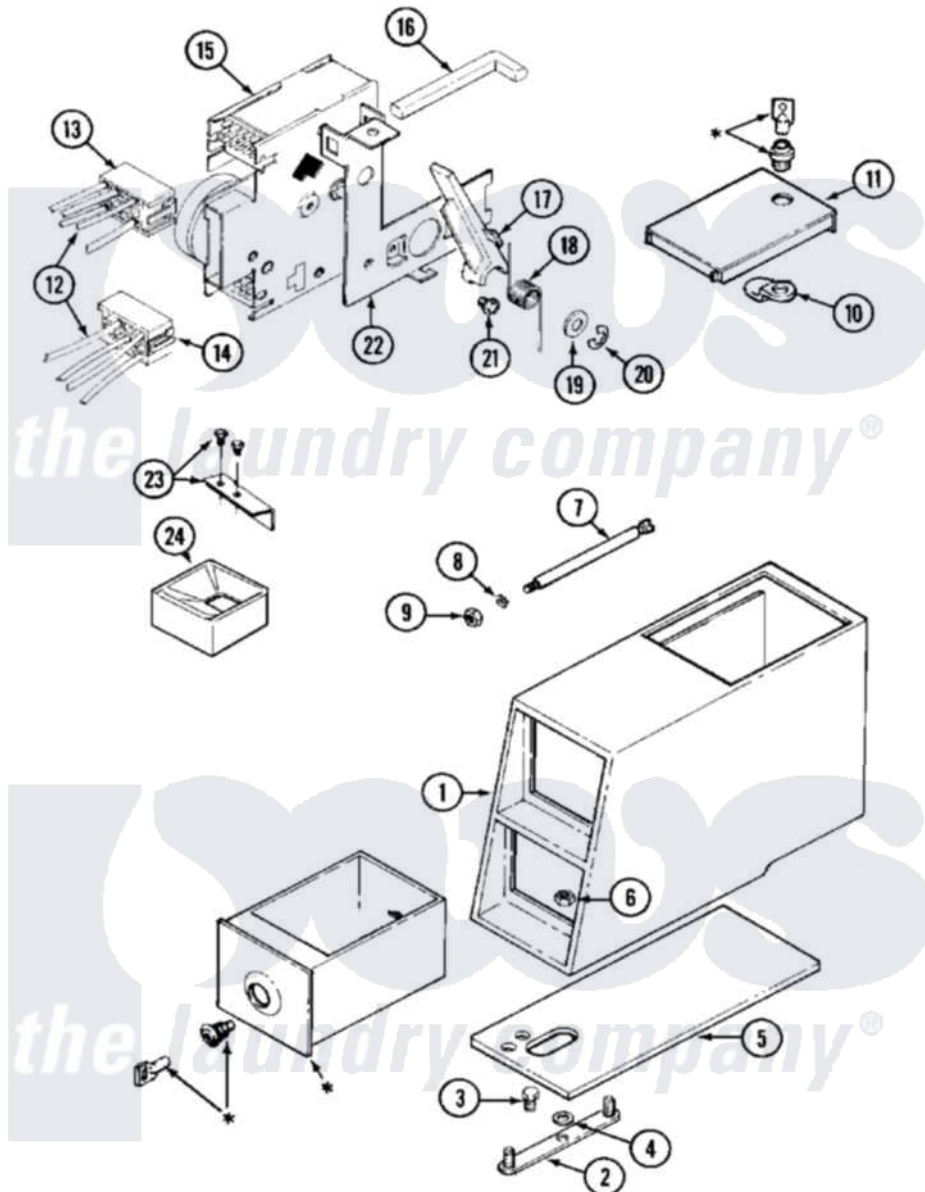

Maytag MAT12CSFWW 02 - CONTROL CENTER

* CONTACT YOUR COMMERCIAL LAUNDRY DISTRIBUTOR

Maytag [Commercial Maytag MAT12CSFWW Washer Parts](#) Parts Diagram 02 - CONTROL CENTER

[Click on the part number to view part](#)

Item	Original Part Number	Replaced By	Status	Part Description
001	22002478		Not Available	VAULT, COIN (WHT) (ORIGINAL COIN VAULT NLA USE)
"	22002885			Vault, Coin
002	22001810		Not Available	STRAP, MOUNTING
003	211294	90767		Screw, 8A X 3/8 HeX Washer Head Tapping
004	910309			Washer, Mounting Strap
005	22001870			Gasket, Coin Vault
"	22002599			Gasket, Coin Vault
006	Y052740	62739		Nut, Lock
007	22001903	8576635		Bolt
008	910387			Lockwasher, Vault Assembly
009	Y052721			Nut, Terminal Block Plate
010	22003677			Nut, Locking Cam
"	NLA		Not Available	CAM, LOCKING
011	22003679			Timer Access Door Assembly

"	22003692		Timer Access Door Assembly
012	22002324		Wire Harness
013	22001885		Housing, Connector ---N
014	22001886		Housing, Connector
015	22001083		Timer
016	216442		Rod, Actuator
017	22001042		Pivot Arm, Timer
018	214663		Spring For Timer Lever
019	22001398		Retainer, Spring---NA
020	Y312270		Clip, Spring Retainer
021	216412		Screw, Bracket To Timer
022	22001043		Bracket, Timer
023	22001811	22003415	Actuator K
024	22001913	22003600	Kit- Door
"	22002533		Weld Assembly, Funnel
"	22003794		Kit, Door Actuator For Bisque Also