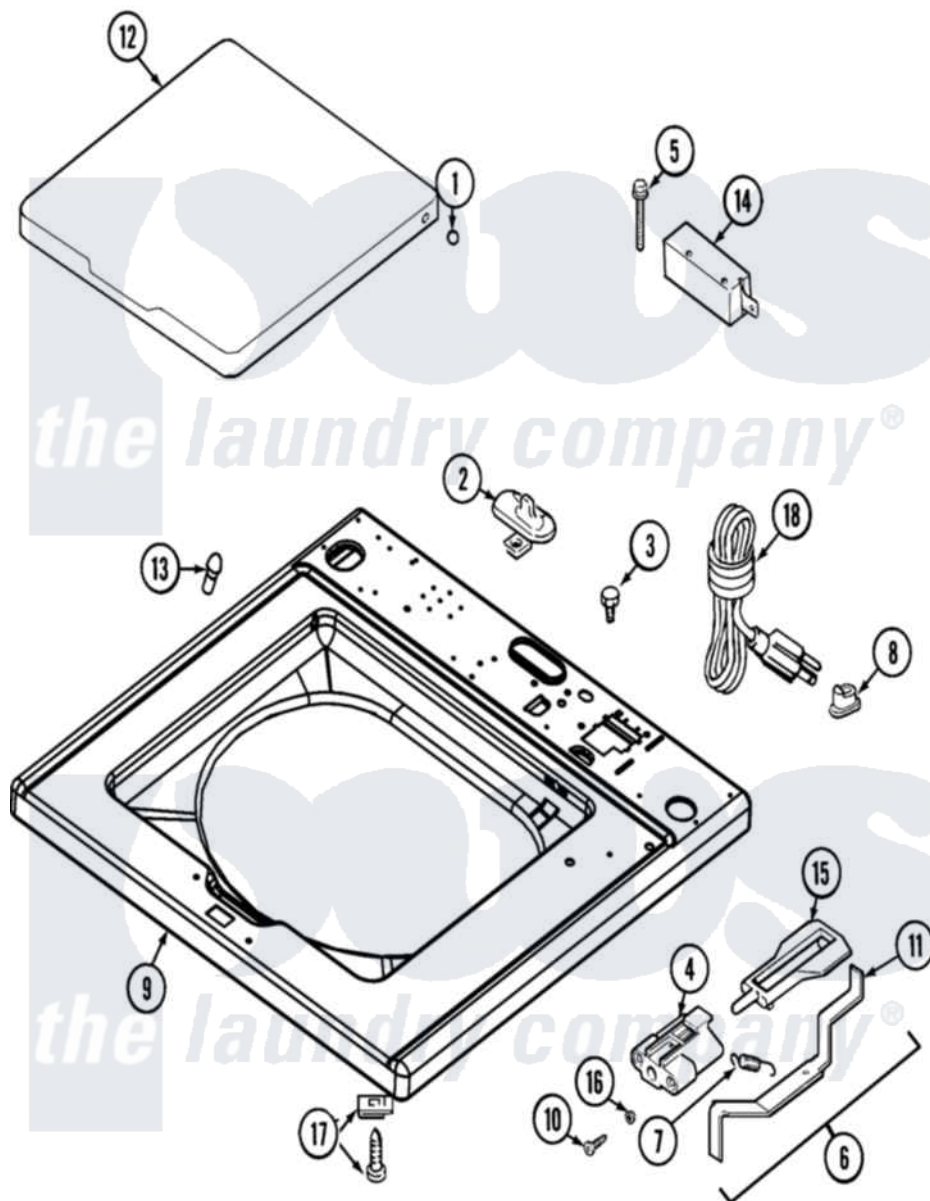

# Maytag MAT12CSFWW 03 - TOP

Maytag [Commercial Maytag MAT12CSFWW Washer Parts](#) Parts Diagram 03 - TOP  
 Click on the part number to view part

Item	Original Part Number	Replaced By	Status	Part Description
001	<a href="#">211726</a>			Hinge, Ball Lid
002	207159	<a href="#">489355</a>		Screw, 8 X 1/2
"	<a href="#">22001298</a>			Cap, Top Cover
003	210186	<a href="#">3370225</a>		Screw
004	<a href="#">22002135</a>			Bracket, Unbalance
005	<a href="#">213501</a>			Screw, No.6-20 X 1-1/8 Inch
006	<a href="#">22001969</a>			Unbalance Lever Assembly
007	<a href="#">213720</a>			Spring, Lid Switch
008	<a href="#">211881</a>			Grommet, Cord Part Not Used-Gas Models Only
009	<a href="#">22001970</a>			Cover Assembly, Top
"	<a href="#">22002888</a>			Cover, Top
010	910182	<a href="#">25-7809</a>		Screw, No.6-20 1/2 Flthd Torx
011	<a href="#">22001672</a>			Lever, Unbalance
012	<a href="#">22001341</a>			Lid W/Legend
"	<a href="#">22002656</a>			Lid, With Legend
013	<a href="#">212716</a>			Bumper, Lid

014	<a href="#">22004243</a>	Switch, Lid
015	<a href="#">216255</a>	Plunger, Lid Switch
016	<a href="#">211500</a>	Washer, Bracket To Top Cover
017	<a href="#">204445</a>	Screw And Fastener Assembly
018	22003027	<a href="#">22003062</a> Cord, Power