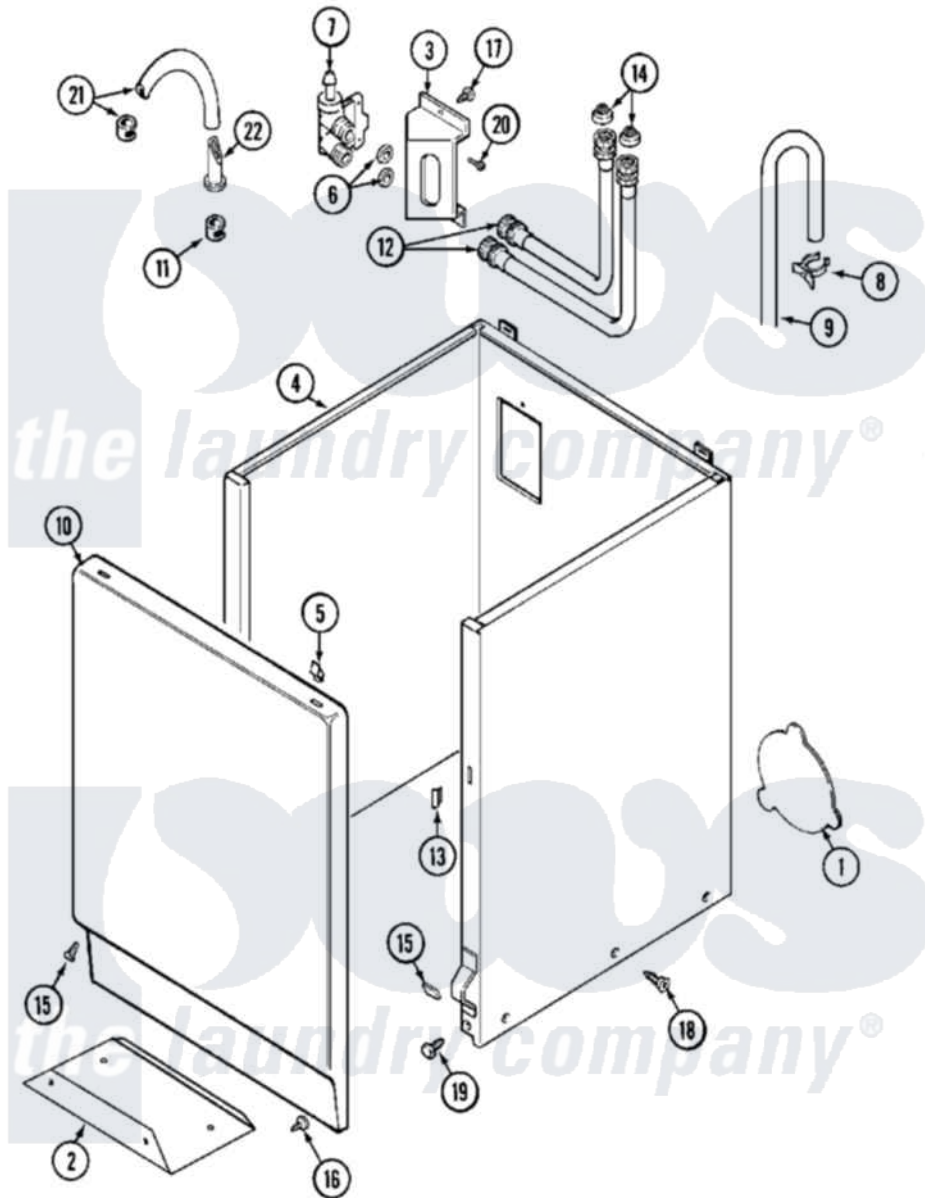

Maytag MAT12CSFWW 04 - CABINET

Maytag [Commercial Maytag MAT12CSFWW Washer Parts](#) Parts Diagram 04 - CABINET
 Click on the part number to view part

Item	Original Part Number	Replaced By	Status	Part Description
001	211294	90767		Screw, 8A X 3/8 HeX Washer Head Tapping
"	22002924			Plate, Access
"	NLA		Not Available	PLATE, ACCESS
002	213846			Guard, Belt
003	22002361			Bracket, Water Valve
004	22001995			Screw Note: Screw, Tumbler Front And Shroud
"	22002382			Fastener, V-Bracket
"	22002425			Bracket, "V"
"	22004424		Not Available	CABINET BSQ ASPACK
"	NLA		Not Available	CABINET WHT ASPACK
005	22001650			Fastener, Spring
006	Y013783			Washer, Inlet Hose
007	205161	489503		Clamp
"	22001604			Valve, Water 120V 60Hz
008	22002151			Clip, Hose

009	22003410		Hose, Drain
"	22003814		Retainer, Drain Hose
010	22001803	Not Available	PANEL, FRONT (WHT)
"	22002653		Panel, Front
011	205161	489503	Clamp
012	22003682	12001901	Kit-Inlet Hose Assembly
"	22003683	12001900	Kit-Inlet Hose Assembly
013	22002331		Spacer, Front Panel
014	22002960		Strainer, Washer Inlet
015	213325		Clip, Retaining
"	22001496		Front Panel Fastener And Screw
016	211294	90767	Screw, 8A X 3/8 HeX Washer Head Tapping
017	22003817	3370225	Screw
018	33002190		SCrew, C BraCe, BraCket, Cabinet
019	213121	3400111	Screw, 12-14 X 5/8
"	213122	27001200	Screw
020	Y313561		Screw----NA
021	22001608	22001954	Injector Hose And Clamp Kit
022	22001900		Preventer, Back Flow