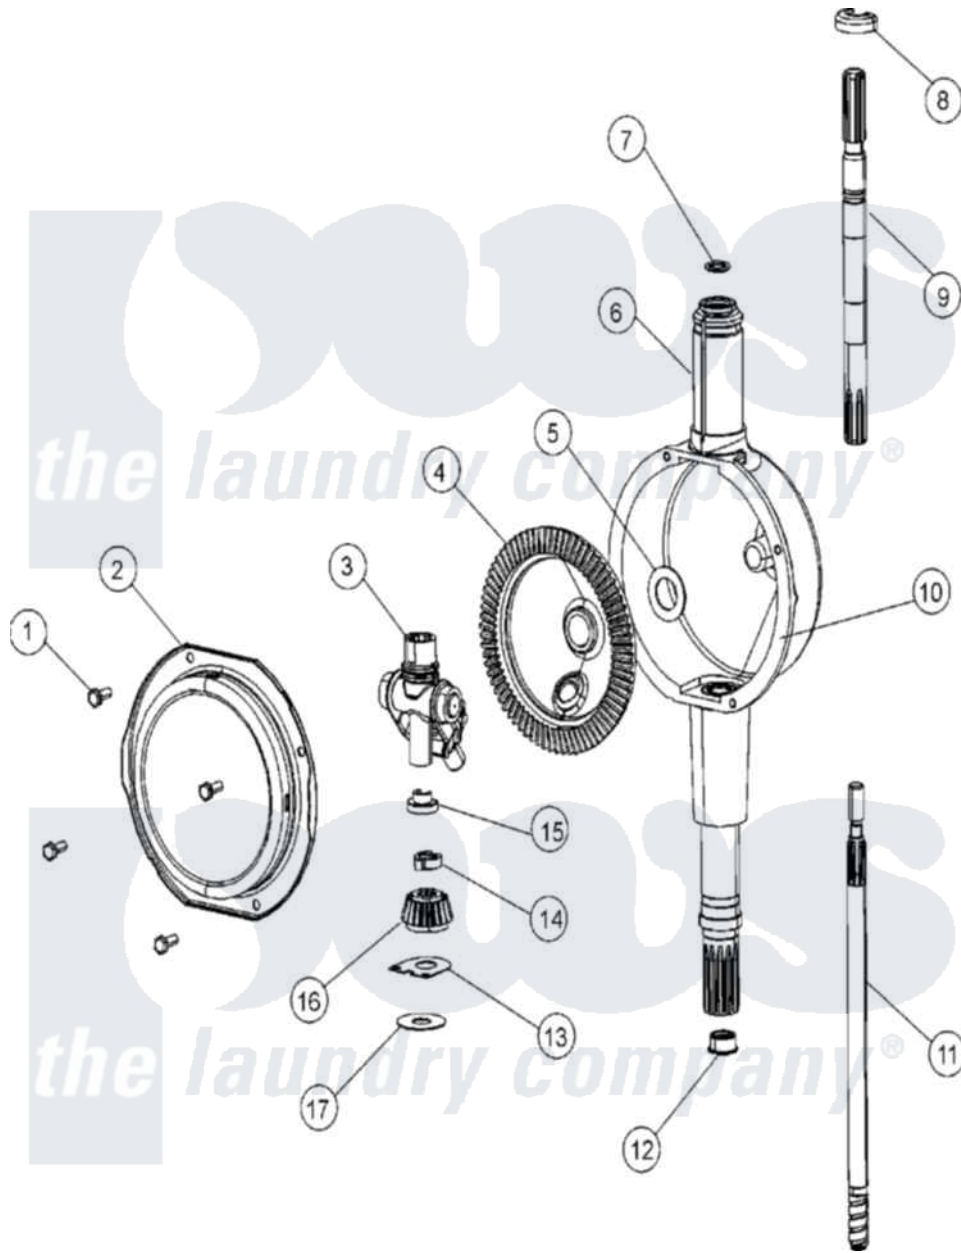

# Maytag MAT12CSFWW 06 - TRANSMISSION

Maytag Commercial Maytag MAT12CSFWW Washer Parts Parts Diagram 06 - TRANSMISSION  
 Click on the part number to view part

Item	Original Part Number	Replaced By	Status	Part Description
001	215417		Not Available	SCREW, TRANSMISSION COVER
002	<a href="#">206628</a>			Cover, Transmission
003	206685	<a href="#">6-2066850</a>		Yoke
004	206713	<a href="#">6-2067130</a>		Gear- Beve
005	<a href="#">215394</a>			Washer, Bevel Gear
006	<a href="#">22002537</a>			Housing, Transmission
007	<a href="#">22002417</a>			O-Ring Agitator Shaft
008	<a href="#">22002340</a>			Collar, Agitator Shaft
009	22002415	<a href="#">6-2168983</a>		Shaft- Agi
010	Y058700	<a href="#">675652</a>		Adhesive
011	<a href="#">22002343</a>	<a href="#">6-2300060</a>		Shaft- Cen
012	<a href="#">207843</a>			Lip Seal Repair Kit
013	<a href="#">215395</a>			Plate, Clutch
014	<a href="#">22002353</a>			Collar, Center Shaft
015	<a href="#">22002341</a>			Collar, Lower Plastic Keeper
016	215401	<a href="#">W10221114</a>		Pinion