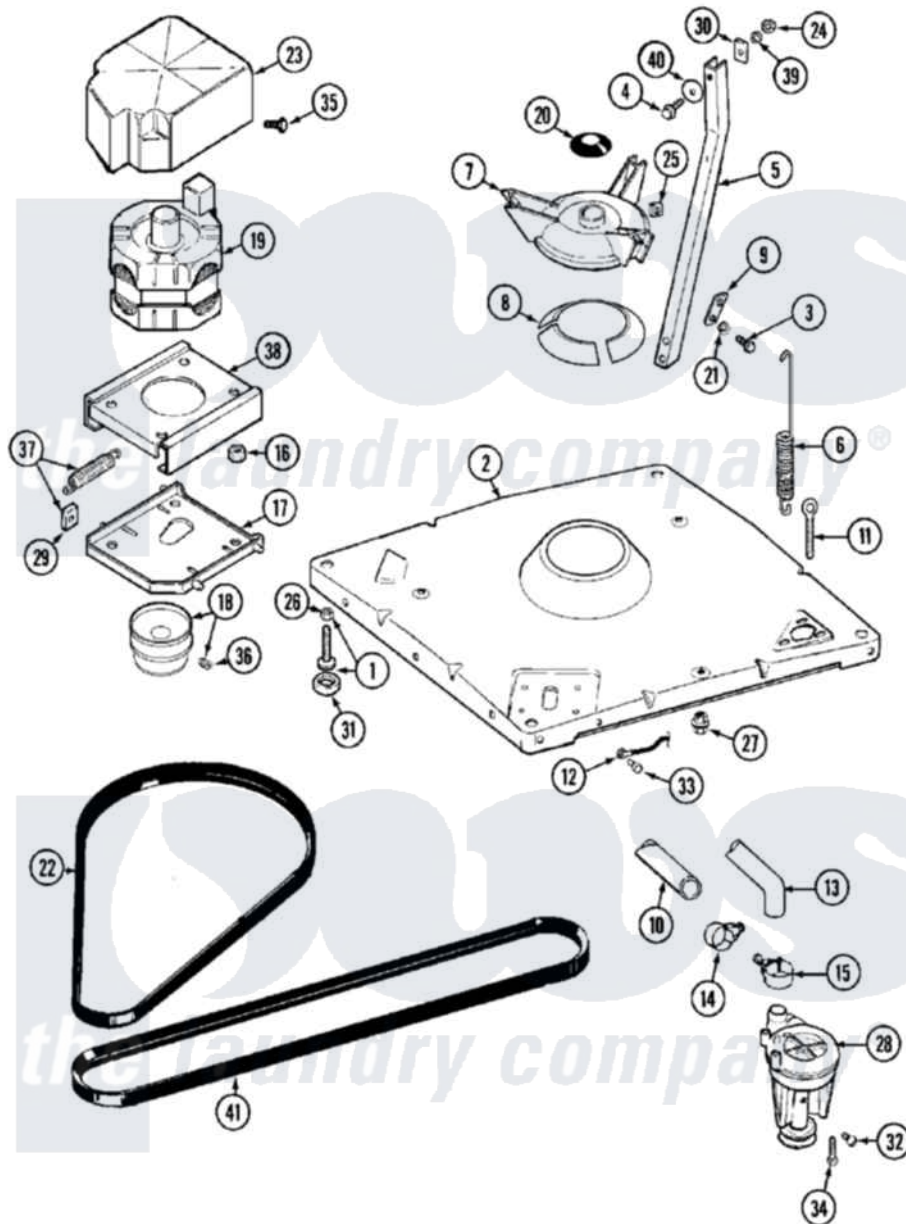

Maytag MAT12CSFWW 07 - BASE

Maytag Commercial Maytag MAT12CSFWW Washer Parts Parts Diagram 07 - BASE
 Click on the part number to view part

Item	Original Part Number	Replaced By	Status	Part Description
001	22003428			Leg, Adjustable
002	22002150			Base
003	Y015627			Screw- Hex
004	200744	W10175939		Bolt
"	205254	W10175938		Bolt
005	213100		Not Available	PART NOT USED
006	22001300			Spring, Centering
007	203725			Damper W/Bolt And Clip
008	203956			Damper Pad Kit
009	213073			Washer, Double Brace
010	22001816			Hose, Drain
011	216416			Bolt, Eye/Centering Spring
012	901220			Ground Wire
013	Y212989			Hose, Outer Tub To Pump
014	Y22001820	285655		Clamp, Hose
015	22001640	285655		Clamp, Hose

016	Y311426	3400029	Nut, Adapter Plate
017	22001301		Mount, Motor Lower-Assembly
018	200816	6-2008160	Pulley- MO
019	201805	12002351	Motor-Drve
"	22004301	12002351	Motor-Drve
020	22001511	22002954	Deflector, Water
021	911852	486009	Lockwasher
022	22002571	12112425	Belt
023	215098		Shield, Motor
024	Y052734		Nut, Carrage Bolts And Bracket
025	Y052785		Nut, Brace To Damper
026	210385		Lock Nut For Adjustable Leg
027	211949		Nut, Adjustment Eyebolt
028	202203	6-2022030	Pump As Pa
029	Y204998	205000	Roller And Spring Kit 4+Spr
030	212979		Not Available WASHER, TUB BRACE
031	210684		Foot, Adjustable Leg
032	Y015408	22003235	Screw, Bearing Insert
033	210186	3370225	Screw
034	211880		Screw, HeX Head No.10 X 1/2 Inc
035	213121	3400111	Screw, 12-14 X 5/8
036	Y053241		Set Screw, Motor Pulley
037	205000		Roller And Spring Kit 4+Spr
038	214956		Motor Mount Assembly
039	Y054867		Washer, Lock
040	211100		Washer, Outer Tub
041	211124		Part Not Used