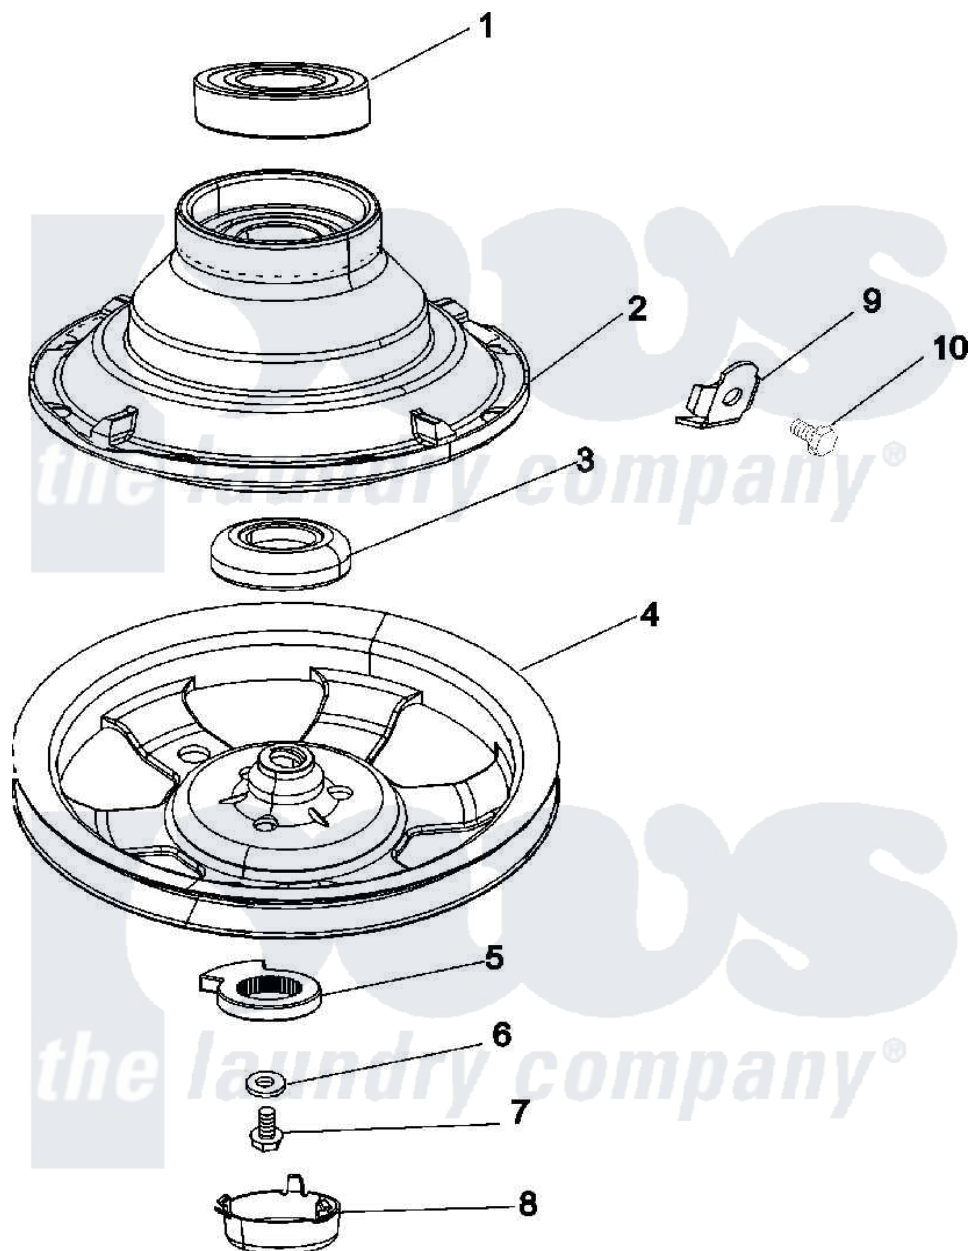

# Maytag MAT12CSFWW 08 - CLUTCH & BRAKE

Maytag [Commercial Maytag MAT12CSFWW Washer Parts](#) Parts Diagram 08 - CLUTCH & BRAKE  
 Click on the part number to view part

Item	Original Part Number	Replaced By	Status	Part Description
001	Y200720	<a href="#">22003441</a>		Bearing, Rear
002	201190	<a href="#">6-2011900</a>		Brake Asse
003	<a href="#">200835</a>			Bearing, Brake Rotor
004	22002429	<a href="#">6-2301530</a>		Pulley
005	<a href="#">211089</a>			Lug, Stop Pulley
006	211090	<a href="#">22003555</a>		Washer, Stop Lug
007	211375	<a href="#">681582</a>		Screw
008	<a href="#">22002428</a>			Cover, Dust
009	<a href="#">213325</a>			Clip, Retaining
010	<a href="#">213326</a>			Bolt, Sems Retaining Clip