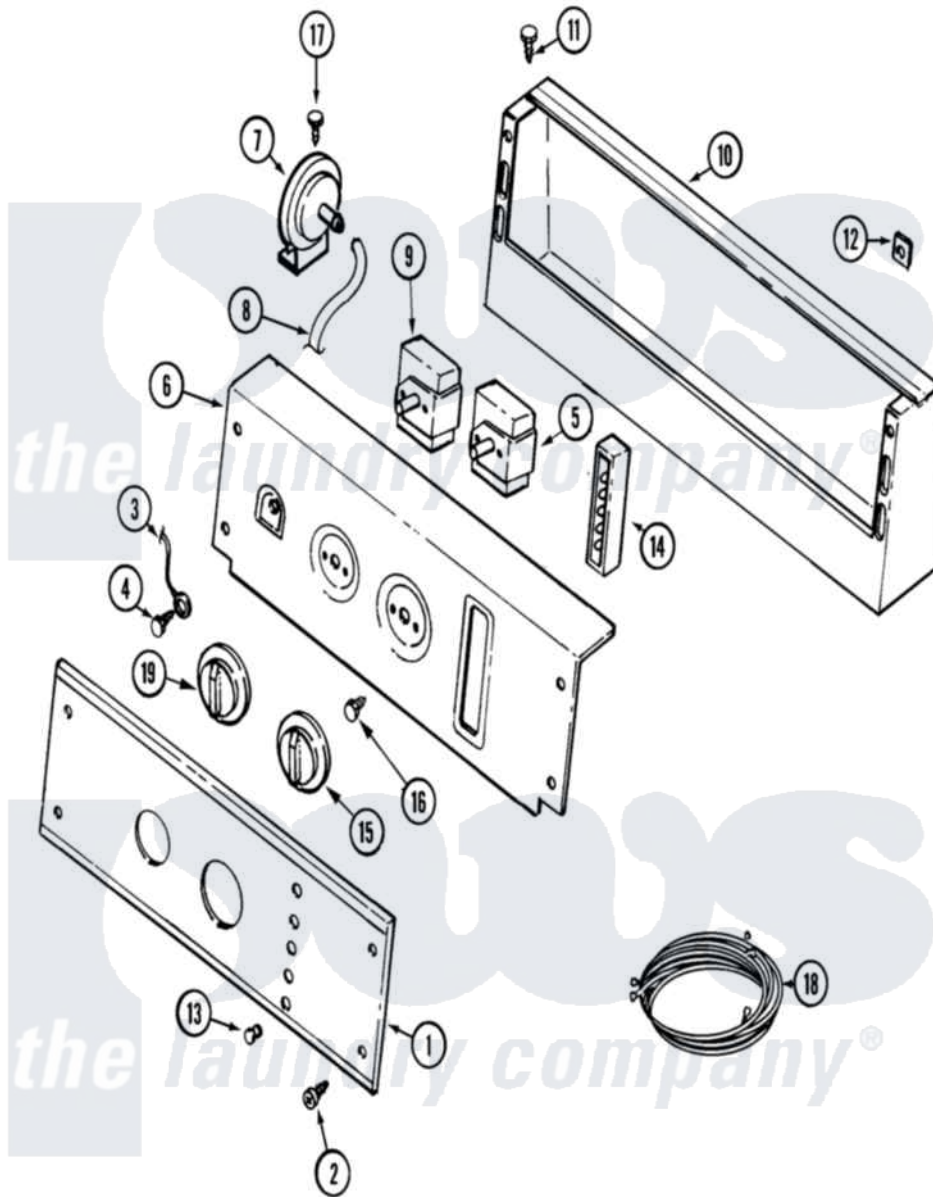

# Maytag MAT12CSLGW 01 - CONTROL PANEL

Maytag Commercial Maytag MAT12CSLGW Washer Parts Parts Diagram 01 - CONTROL PANEL  
 Click on the part number to view part

Item	Original Part Number	Replaced By	Status	Part Description
001	<a href="#">W10136396</a>			Control Panel W/Lens
002	<a href="#">215506</a>			Screw, Control Panel Overlay
003	<a href="#">22001959</a>			Wire, Ground
004	22003817	<a href="#">3370225</a>		Screw
005	33002788	<a href="#">205353</a>		Switch, DiAl-A-FABRIC
006	<a href="#">W10136397</a>			Bracket, Back
007	<a href="#">W10136401</a>			Switch, Pressure
008	<a href="#">22001619</a>			Tube, Water Level Switch
009	W10136394	<a href="#">W10330138</a>		Switch, 2 Way Load Size
010	<a href="#">W10136402</a>			Console
011	212276	<a href="#">W10116760</a>		Screw
012	<a href="#">215003</a>			Fastener, Panel And Bracket
013	<a href="#">215564</a>			Lens, Indicator Light
014	206882	<a href="#">W10133276</a>		Indicator, Five Light
015	<a href="#">206894</a>			Knob, Selector
016	<a href="#">Y313588</a>	<a href="#">488234</a>		Screw 8-32 X 1/4

017	211168	<a href="#">W10139210</a>	Screw, 8-18 X 5/16
018	22001922		Sub-Harness
"	<a href="#">W10136400</a>		Harness, Wire Csl 240V/50Hz
019	205663		Knob For Selector Switch