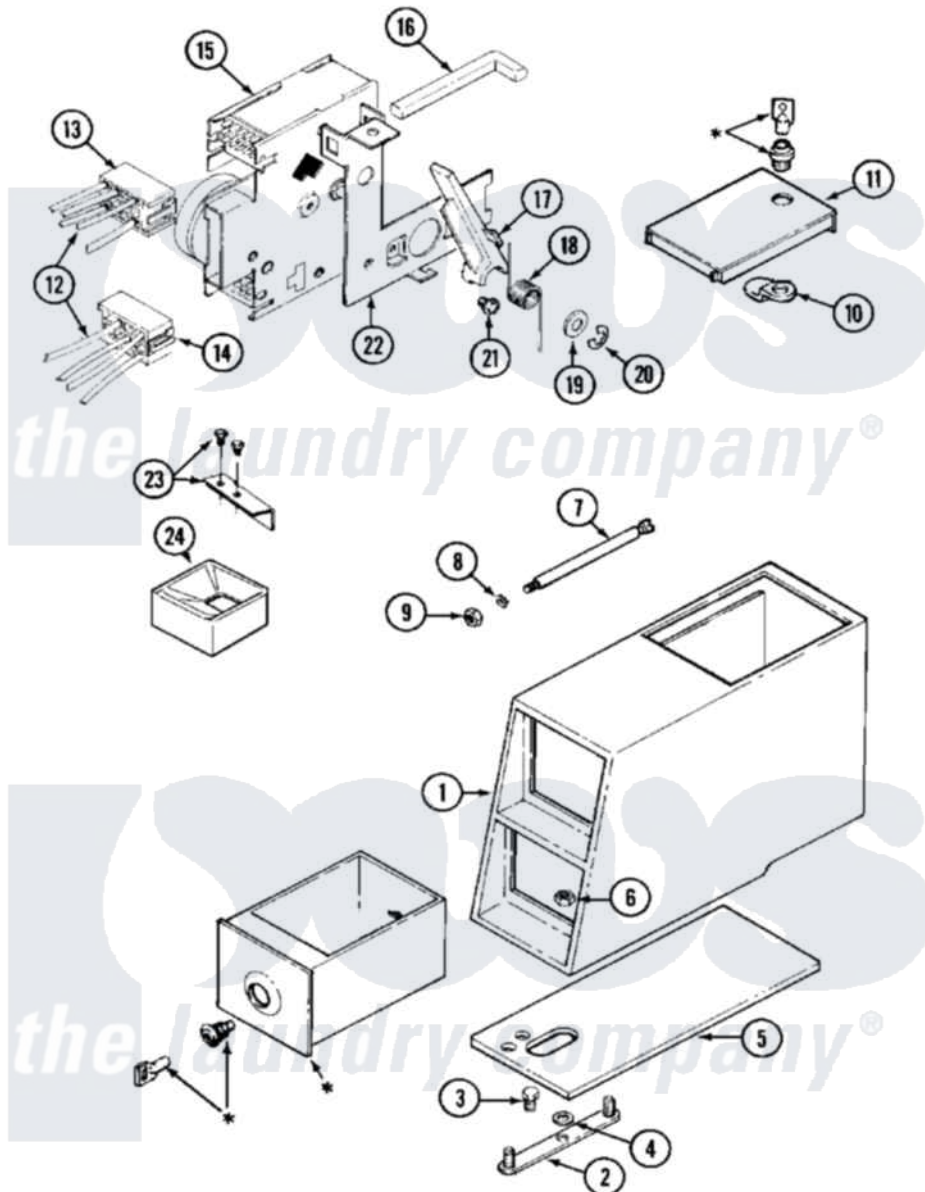

Maytag MAT12CSLGW 02 - CONTROL CENTER

* CONTACT YOUR COMMERCIAL LAUNDRY DISTRIBUTOR

Maytag [Commercial Maytag MAT12CSLGW Washer Parts](#) Parts Diagram 02 - CONTROL CENTER

[Click on the part number to view part](#)

Item	Original Part Number	Replaced By	Status	Part Description
001	22002478		Not Available	VAULT, COIN (WHT) (ORIGINAL COIN VAULT NLA USE
002	22001810		Not Available	STRAP, MOUNTING
003	211294	90767		Screw, 8A X 3/8 HeX Washer Head Tapping
004	910309			Washer, Mounting Strap
005	22001870			Gasket, Coin Vault
006	Y052740	62739		Nut, Lock
007	22001903	8576635		Bolt
008	910387			Lockwasher, Vault Assembly
009	Y052721			Nut, Terminal Block Plate
010	22003677			Nut, Locking Cam
011	22003679			Timer Access Door Assembly
012	22002256			Wire Harness Kit
013	22001885			Housing, Connector ---N
014	22001886			Housing, Connector

015	22001086		Timer
016	216442		Rod, Actuator
017	22001042		Pivot Arm, Timer
018	214663		Spring For Timer Lever
019	22001398		Retainer, Spring---NA
020	Y312270		Clip, Spring Retainer
021	216412		Screw, Bracket To Timer
022	22001043		Bracket, Timer
023	22001811	22003415	Actuator K
024	22001913	22003600	Kit- Door
"	22002533		Weld Assembly, Funnel