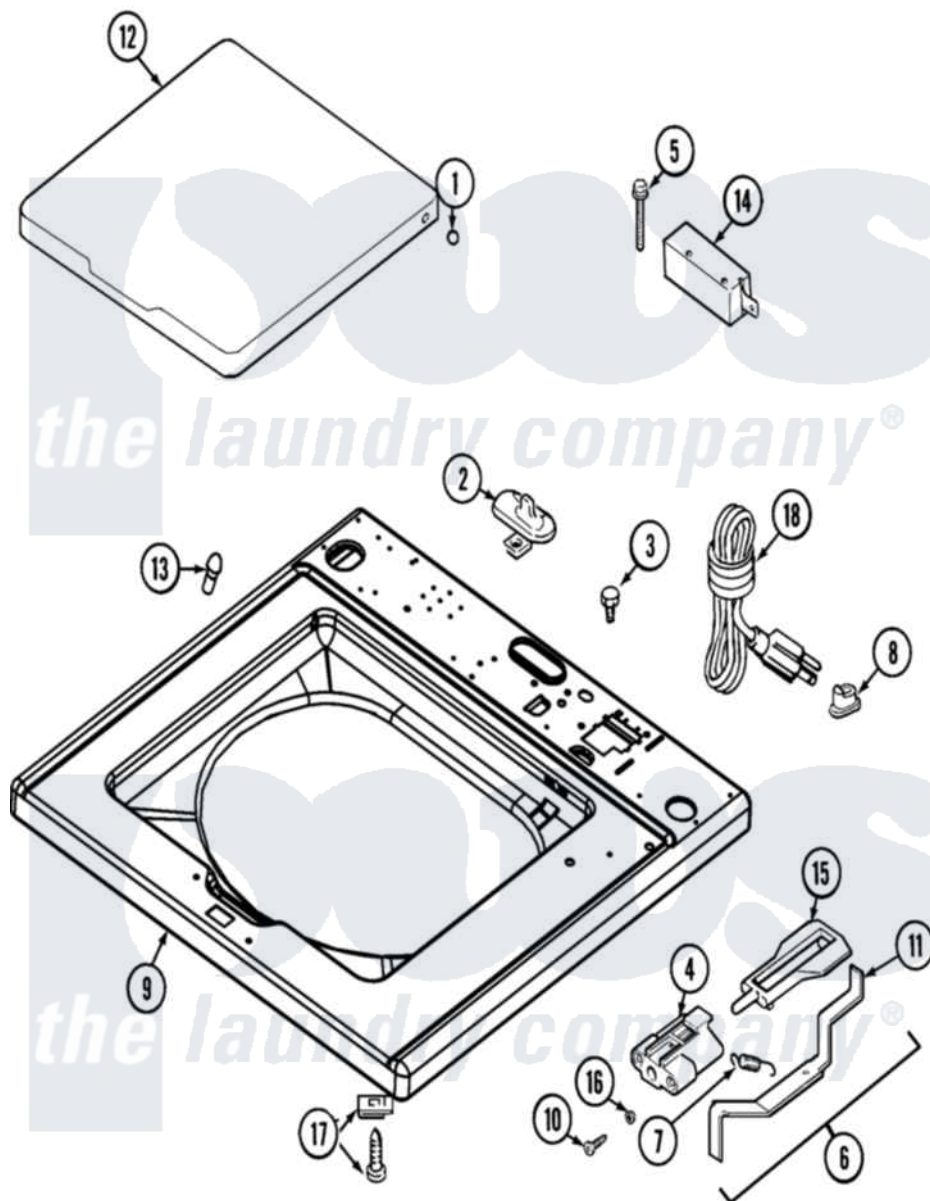

Maytag MAT12CSLGW 03 - TOP

Maytag [Commercial Maytag MAT12CSLGW Washer Parts](#) Parts Diagram 03 - TOP
 Click on the part number to view part

Item	Original Part Number	Replaced By	Status	Part Description
001	211726			Hinge, Ball Lid
002	207159	489355		Screw, 8 X 1/2
"	22001298			Cap, Top Cover
003	210186	3370225		Screw
004	22002135			Bracket, Unbalance
005	213501			Screw, No.6-20 X 1-1/8 Inch
006	22001969			Unbalance Lever Assembly
007	213720			Spring, Lid Switch
008	216183			Grommet, Cord Export
009	22001970			Cover Assembly, Top
010	910182	25-7809		Screw, No.6-20 1/2 Flthd Torx
011	22001672			Lever, Unbalance
012	22001341			Lid W/Legend
013	212716			Bumper, Lid
014	22004243			Switch, Lid
015	216255			Plunger, Lid Switch

016

[211500](#)

Washer, Bracket To Top Cover

017

[204445](#)

Screw And Fastener Assembly

018

[22004358](#)

Cord, Power As Wrapped