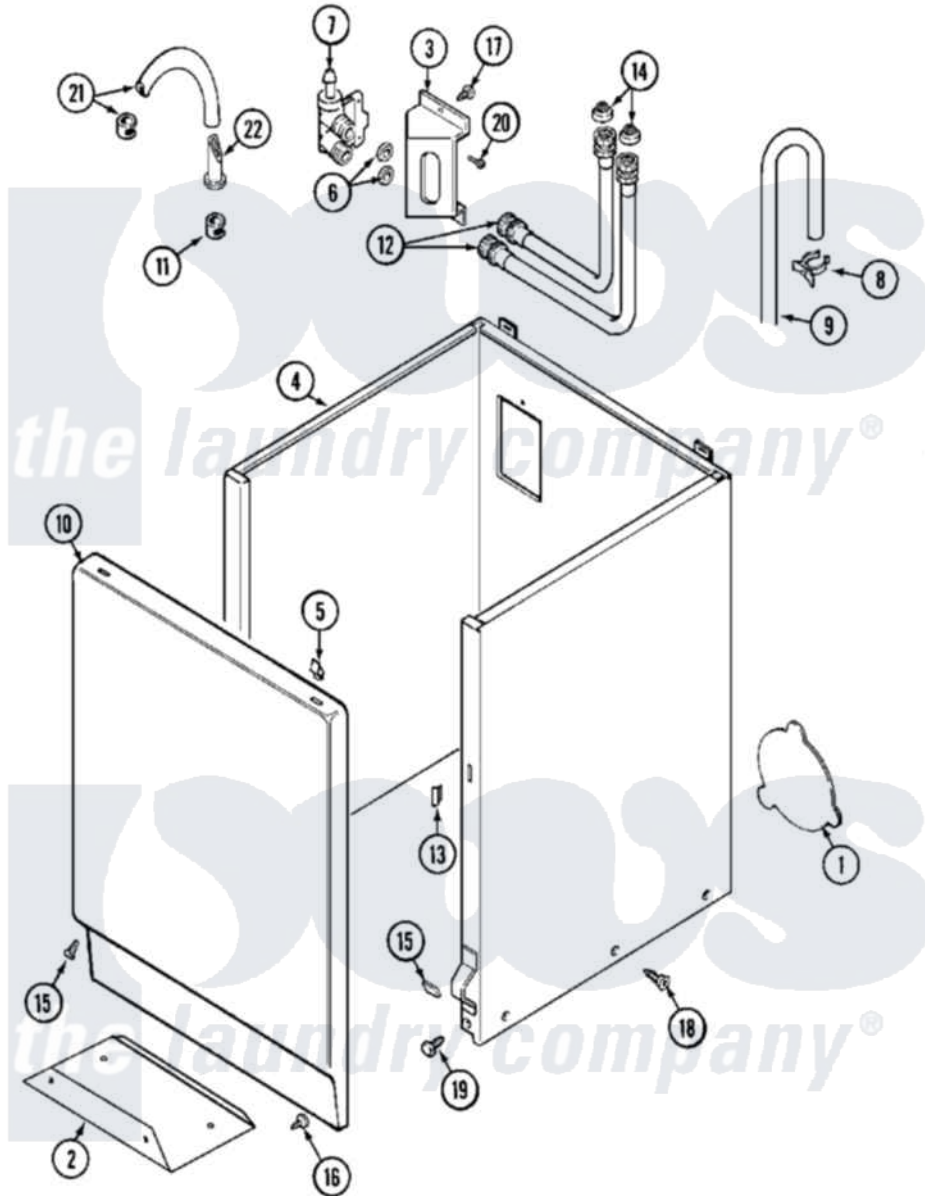

Maytag MAT12CSLGW 04 - CABINET

Maytag [Commercial Maytag MAT12CSLGW Washer Parts](#) Parts Diagram 04 - CABINET
 Click on the part number to view part

Item	Original Part Number	Replaced By	Status	Part Description
001	211294	90767		Screw, 8A X 3/8 HeX Washer Head Tapping
"	22002924			Plate, Access
"	NLA		Not Available	PLATE, ACCESS
002	22001624			Guard, Belt
003	22002361			Bracket, Water Valve
004	22001995			Screw Note: Screw, Tumbler Front And Shroud
"	22002382			Fastener, V-Bracket
"	22002425			Bracket, "V"
"	NLA		Not Available	CABINET (WHT)
005	22001650			Fastener, Spring
006	Y013783			Washer, Inlet Hose
007	205161	489503		Clamp
"	22001605			Valve, Water 240V 50hz
008	22002151			Clip, Hose
009	22002700	22003410		Hose, Drain

"	22003814		Retainer, Drain Hose
010	22001803	Not Available	PANEL, FRONT (WHT)
011	205161	489503	Clamp
012	35-3400		Inlet Hose Assembly
"	35-3401		Inlet Hose Assembly
013	22002331		Spacer, Front Panel
014	22002960		Strainer, Washer Inlet
015	213325		Clip, Retaining
"	22001496		Front Panel Fastener And Screw
016	211294	90767	Screw, 8A X 3/8 HeX Washer Head Tapping
017	22003817	3370225	Screw
018	33002190		SCrew, C BraCe, BraCket, Cabinet
019	213121	3400111	Screw, 12-14 X 5/8
"	213122	27001200	Screw
020	Y313561		Screw----NA
021	22001608	22001954	Injector Hose And Clamp Kit
022	22001900		Preventer, Back Flow