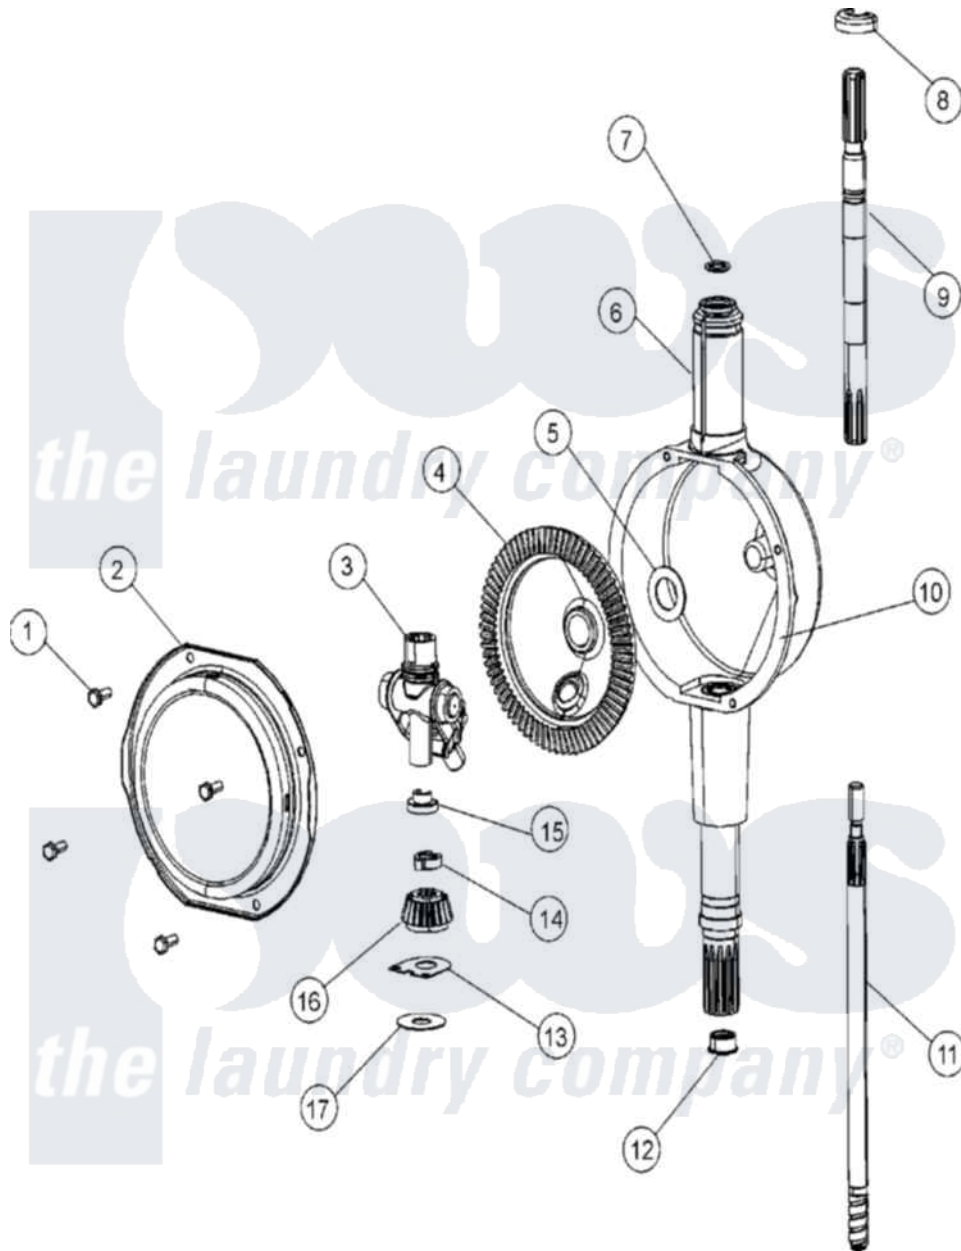

Maytag MAT12CSLGW 06 - TRANSMISSION

Maytag Commercial Maytag MAT12CSLGW Washer Parts Parts Diagram 06 - TRANSMISSION
 Click on the part number to view part

Item	Original Part Number	Replaced By	Status	Part Description
001	215417		Not Available	SCREW, TRANSMISSION COVER
002	206628			Cover, Transmission
003	206685	6-2066850		Yoke
004	206713	6-2067130		Gear- Beve
005	215394			Washer, Bevel Gear
006	22002537			Housing, Transmission
007	22002417			O-Ring AgitatOr Shaft
008	22002340			Collar, Agitator Shaft
009	22002415	6-2168983		Shaft- Agi
010	Y058700	675652		Adhesive
011	22002343	6-2300060		Shaft- Cen
012	207843			Lip Seal Repair Kit
013	215395			Plate, Clutch
014	22002353			Collar, Center Shaft
015	22002341			Collar, Lower Plastic Keeper
016	215401	W10221114		Pinion