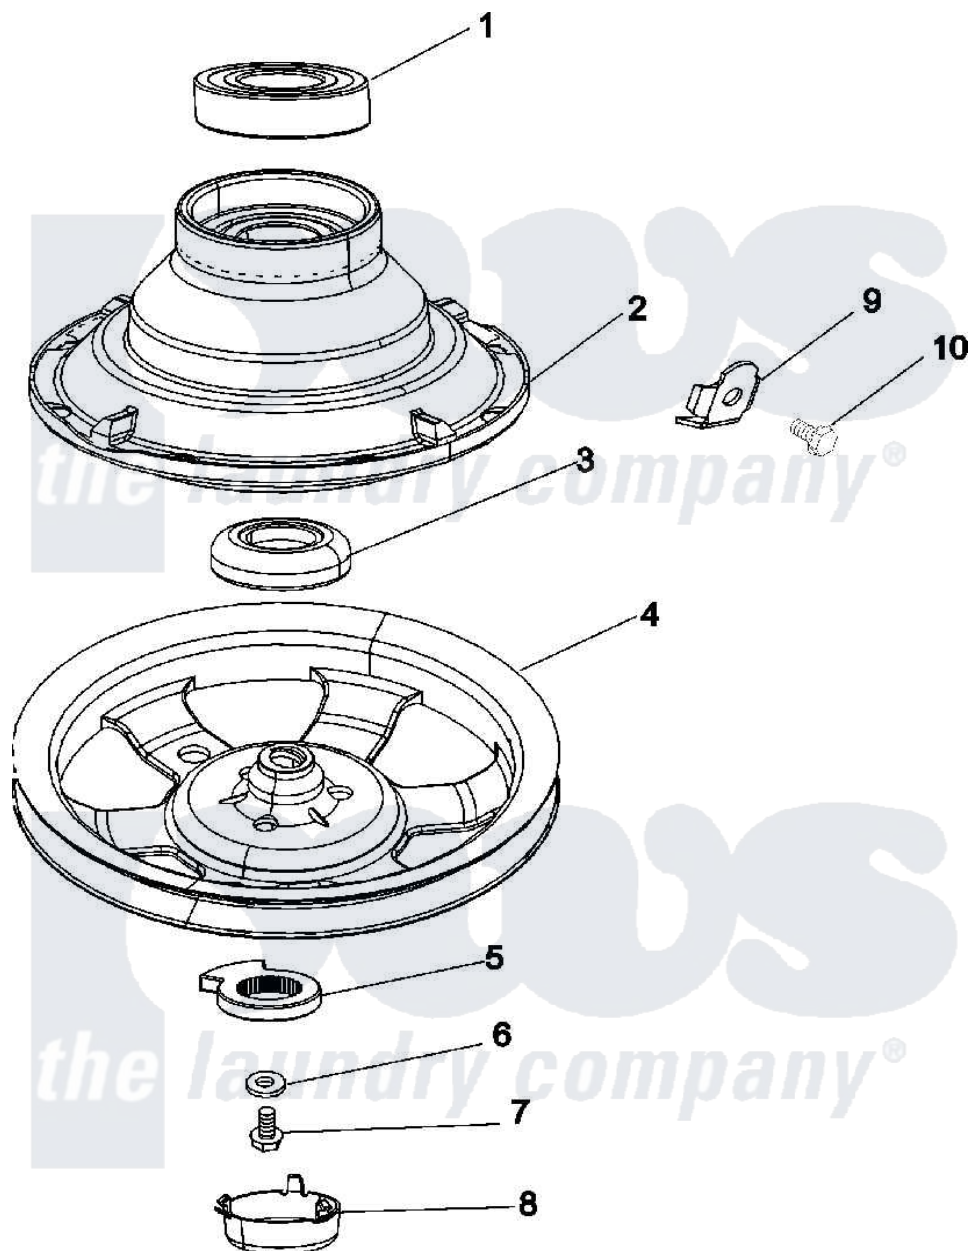

Maytag MAT12CSLGW 07 - CLUTCH & BRAKE

Maytag [Commercial Maytag MAT12CSLGW Washer Parts](#) Parts Diagram 07 - CLUTCH & BRAKE
 Click on the part number to view part

| Item | Original Part Number | Replaced By | Status | Part Description |
|------|--------------------------|---------------------------|--------|---------------------------|
| 001 | Y200720 | 22003441 | | Bearing, Rear |
| 002 | 201190 | 6-2011900 | | Brake Asse |
| 003 | 200835 | | | Bearing, Brake Rotor |
| 004 | 22002429 | 6-2301530 | | Pulley |
| 005 | 211089 | | | Lug, Stop Pulley |
| 006 | 211090 | 22003555 | | Washer, Stop Lug |
| 007 | 211375 | 681582 | | Screw |
| 008 | 22002428 | | | Cover, Dust |
| 009 | 213325 | | | Clip, Retaining |
| 010 | 213326 | | | Bolt, Sems Retaining Clip |