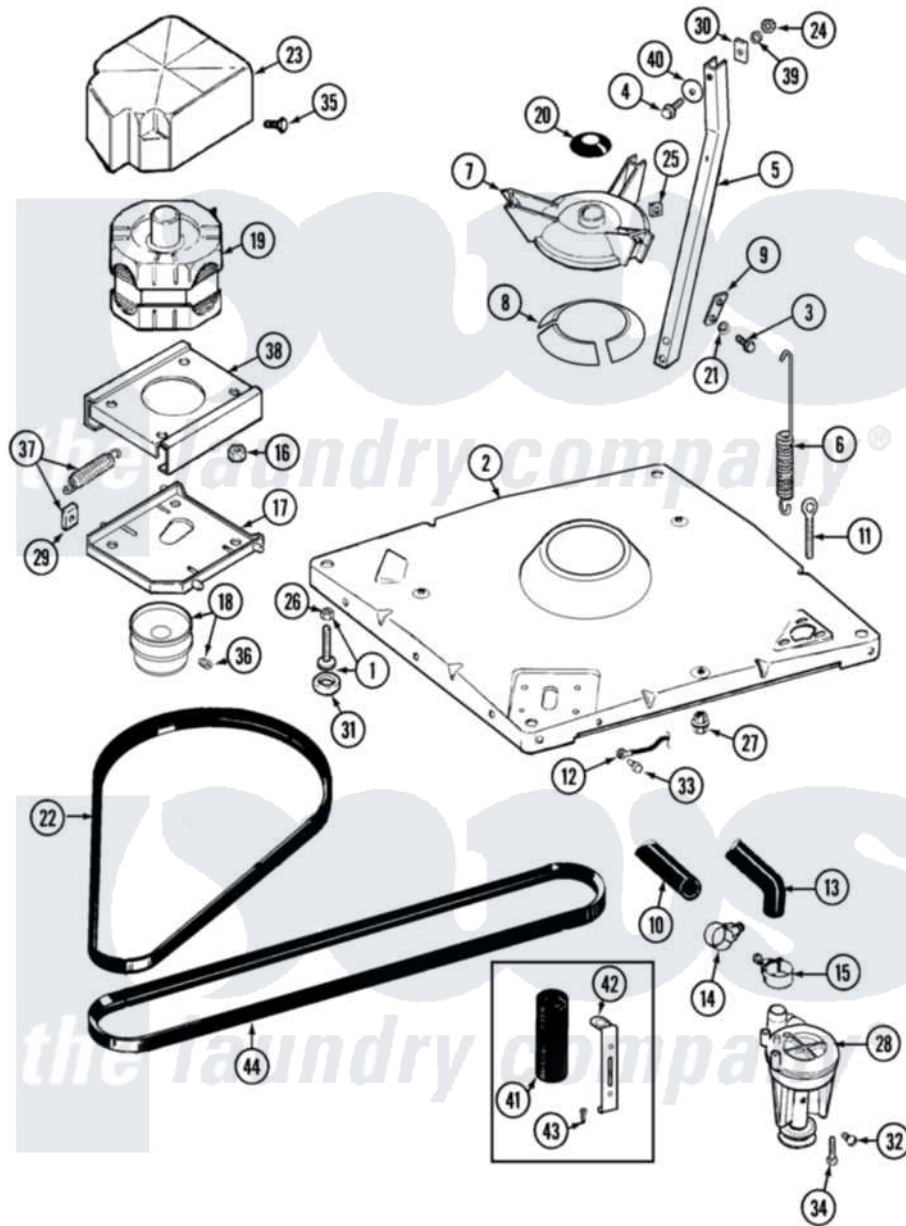

Maytag MAT12CSLGW 08 - BASE

Maytag [Commercial Maytag MAT12CSLGW Washer Parts](#) Parts Diagram 08 - BASE
 Click on the part number to view part

Item	Original Part Number	Replaced By	Status	Part Description
001	22003428			Leg, Adjustable
002	22002150			Base
003	Y015627			Screw- Hex
004	200744	W10175939		Bolt
"	205254	W10175938		Bolt
005	213100		Not Available	PART NOT USED
006	22001300			Spring, Centering
007	203725			Damper W/Bolt And Clip
008	203956			Damper Pad Kit
009	213073			Washer, Double Brace
010	22002700	22003410		Hose, Drain
011	216416			Bolt, Eye/Centering Spring
012	901220			Ground Wire
013	Y212989			Hose, Outer Tub To Pump
014	Y22001820	285655		Clamp, Hose
015	22001640	285655		Clamp, Hose

016	Y311426	3400029	Nut, Adapter Plate
017	22001301		Mount, Motor Lower-Assembly
018	Y202496		Pulley, Motor
019	22003660	12002352	Motor-Drve
"	22004302	12002352	Motor-Drve
020	22001586		Deflector, Water
021	911852	486009	Lockwasher
022	211948		V Belt, Drive Pulley
023	215098		Shield, Motor
024	Y052734		Nut, Carrage Bolts And Bracket
025	Y052785		Nut, Brace To Damper
026	210385		Lock Nut For Adjustable Leg
027	211949		Nut, Adjustment Eyebolt
028	202203	6-2022030	Pump As Pa
029	Y204998	205000	Roller And Spring Kit 4+Spr
030	212979		Not Available WASHER, TUB BRACE
031	210684		Foot, Adjustable Leg
032	Y015408	22003235	Screw, Bearing Insert
033	210186	3370225	Screw
034	211880		Screw, HeX Head No.10 X 1/2 Inc
035	213121	3400111	Screw, 12-14 X 5/8
036	22001353		Set Screw, Motor Pulley
037	205000		Roller And Spring Kit 4+Spr
038	214956		Motor Mount Assembly
039	Y054867		Washer, Lock
040	211100		Washer, Outer Tub
041	201101		Capacitor
042	22001396		Clip, Capacitor
043	211294	90767	Screw, 8A X 3/8 HeX Washer Head Tapping
044	211451		Belt, Pump