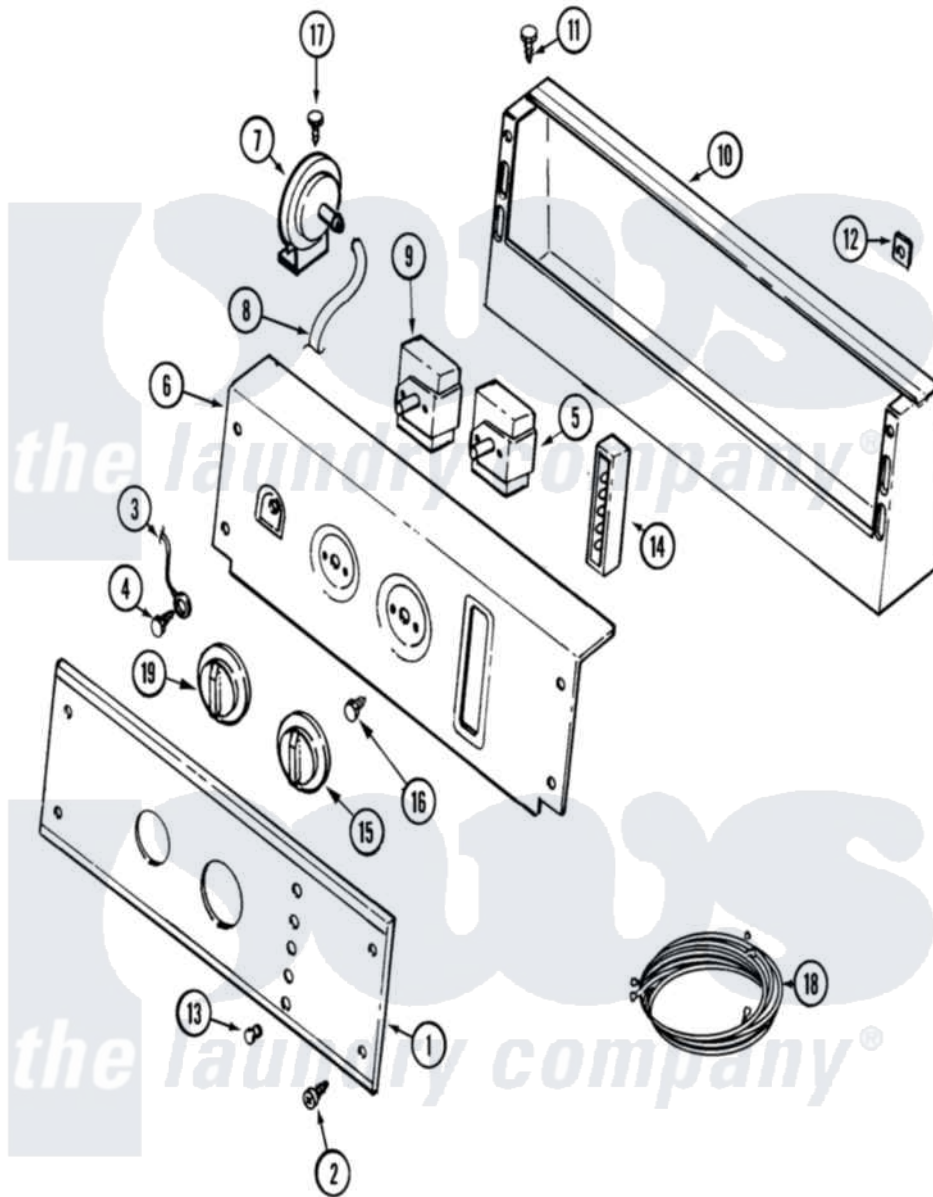

Maytag MAT12CSLWQ 01 - CONTROL PANEL

Maytag Commercial Maytag MAT12CSLWQ Washer Parts Parts Diagram 01 - CONTROL PANEL
 Click on the part number to view part

Item	Original Part Number	Replaced By	Status	Part Description
001	W10136396			Control Panel W/Lens
002	215506			Screw, Control Panel Overlay
003	22001959			Wire, Ground
004	22003817	3370225		Screw
005	33002788	205353		Switch, DiAl-A-FABRIC
006	W10136397			Bracket, Back
"	W10136399			Bracket, Back
007	W10136401			Switch, Pressure
008	22001619			Tube, Water Level Switch
009	W10136394	W10330138		Switch, 2 Way Load Size
010	W10136402			Console
"	W10136403			Console
011	212276	W10116760		Screw
012	215003			Fastener, Panel And Bracket
013	215564			Lens, Indicator Light
014	206881			Indicator, Light

015	206894		Knob, Selector
016	Y313588	488234	Screw 8-32 X 1/4
017	211168	W10139210	Screw, 8-18 X 5/16
018	Y200832		Capacitor
"	W10136406		Harness, Wire Csl
019	205663		Knob For Selector Switch