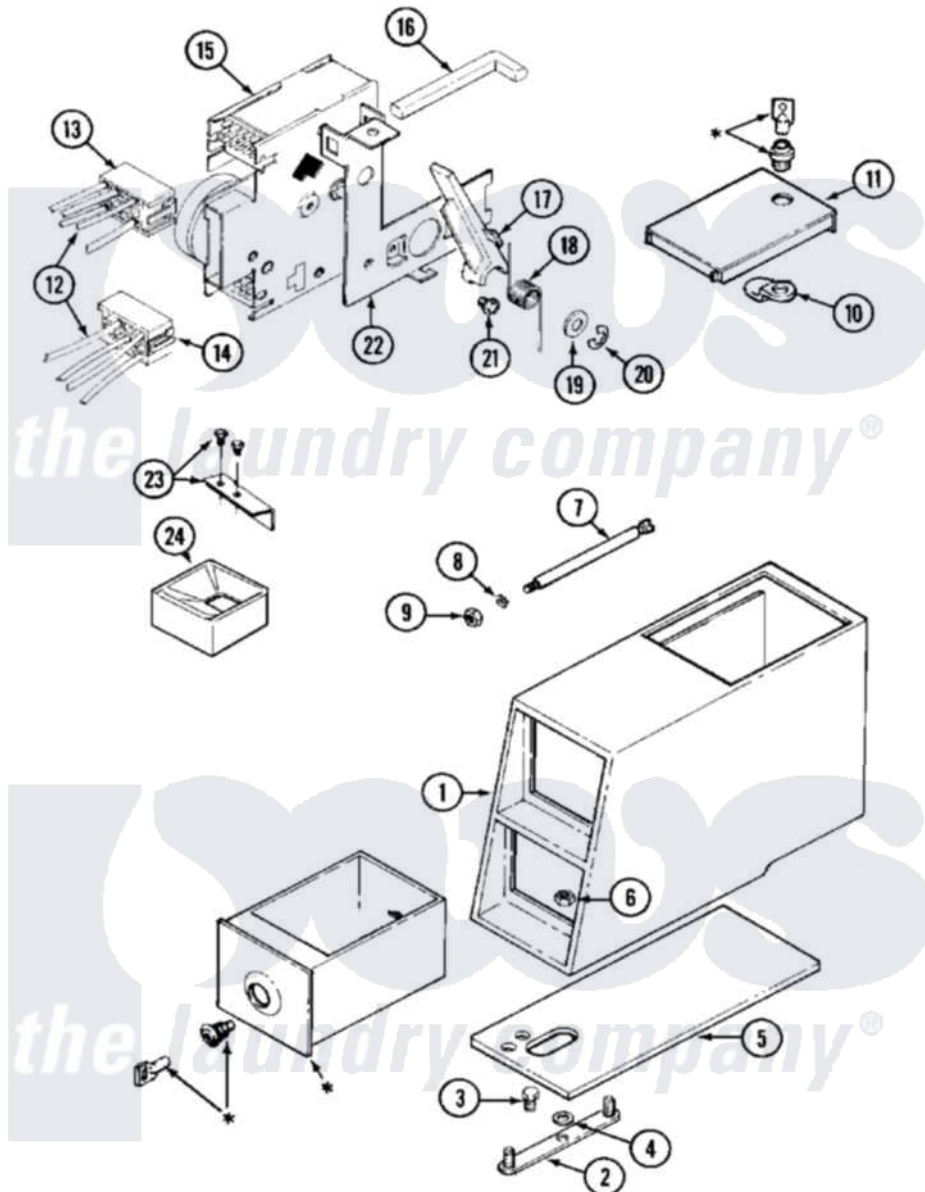

Maytag MAT12CSLWQ 02 - CONTROL CENTER

* CONTACT YOUR COMMERCIAL LAUNDRY DISTRIBUTOR

Maytag [Commercial Maytag MAT12CSLWQ Washer Parts](#) Parts Diagram 02 - CONTROL CENTER

[Click on the part number to view part](#)

Item	Original Part Number	Replaced By	Status	Part Description
001	22002478		Not Available	VAULT, COIN (WHT) (ORIGINAL COIN VAULT NLA USE)
"	22002885			Vault, Coin
002	22001810		Not Available	STRAP, MOUNTING
003	211294	90767		Screw, 8A X 3/8 HeX Washer Head Tapping
004	910309			Washer, Mounting Strap
005	22001870			Gasket, Coin Vault
"	22002599			Gasket, Coin Vault
006	Y052740	62739		Nut, Lock
007	22001903	8576635		Bolt
008	910387			Lockwasher, Vault Assembly
009	Y052721			Nut, Terminal Block Plate
010	22003677			Nut, Locking Cam
011	22003679			Timer Access Door Assembly
"	22003692			Timer Access Door Assembly

012	22002324		Wire Harness
013	22001885		Housing, Connector ---N
014	22001886		Housing, Connector
015	22001083		Timer
016	216442		Rod, Actuator
017	22001042		Pivot Arm, Timer
018	214663		Spring For Timer Lever
019	22001398		Retainer, Spring---NA
020	Y312270		Clip, Spring Retainer
021	216412		Screw, Bracket To Timer
022	22001043		Bracket, Timer
023	22001811	22003415	Actuator K
024	22001913	22003600	Kit- Door
"	22002533		Weld Assembly, Funnel
"	22003794		Kit, Door Actuator For Bisque Also