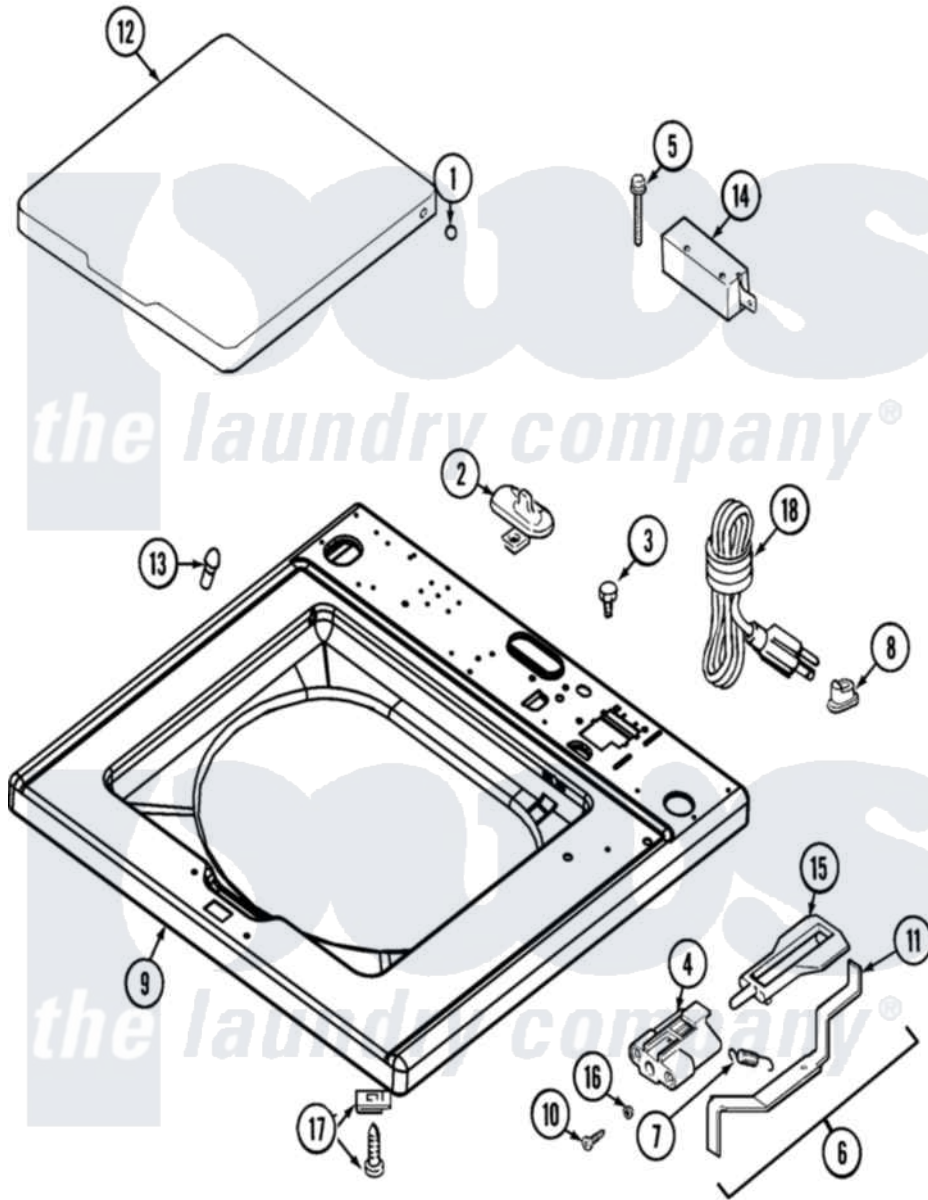

Maytag MAT12CSLWQ 03 - TOP

Maytag [Commercial Maytag MAT12CSLWQ Washer Parts](#) Parts Diagram 03 - TOP
 Click on the part number to view part

Item	Original Part Number	Replaced By	Status	Part Description
001	211726			Hinge, Ball Lid
002	207159	489355		Screw, 8 X 1/2
"	22001298			Cap, Top Cover
003	210186	3370225		Screw
004	22002135			Bracket, Unbalance
005	213501			Screw, No.6-20 X 1-1/8 Inch
006	22001969			Unbalance Lever Assembly
007	213720			Spring, Lid Switch
008	211881			Grommet, Cord Part Not Used-Gas Models Only
009	22001970			Cover Assembly, Top
"	22002888			Cover, Top
010	910182	25-7809		Screw, No.6-20 1/2 Flthd Torx
011	22001672			Lever, Unbalance
012	22001341			Lid W/Legend
"	22002656			Lid, With Legend
013	212716			Bumper, Lid

014	22004243	Switch, Lid
015	216255	Plunger, Lid Switch
016	211500	Washer, Bracket To Top Cover
017	204445	Screw And Fastener Assembly
018	22003027	22003062 Cord, Power