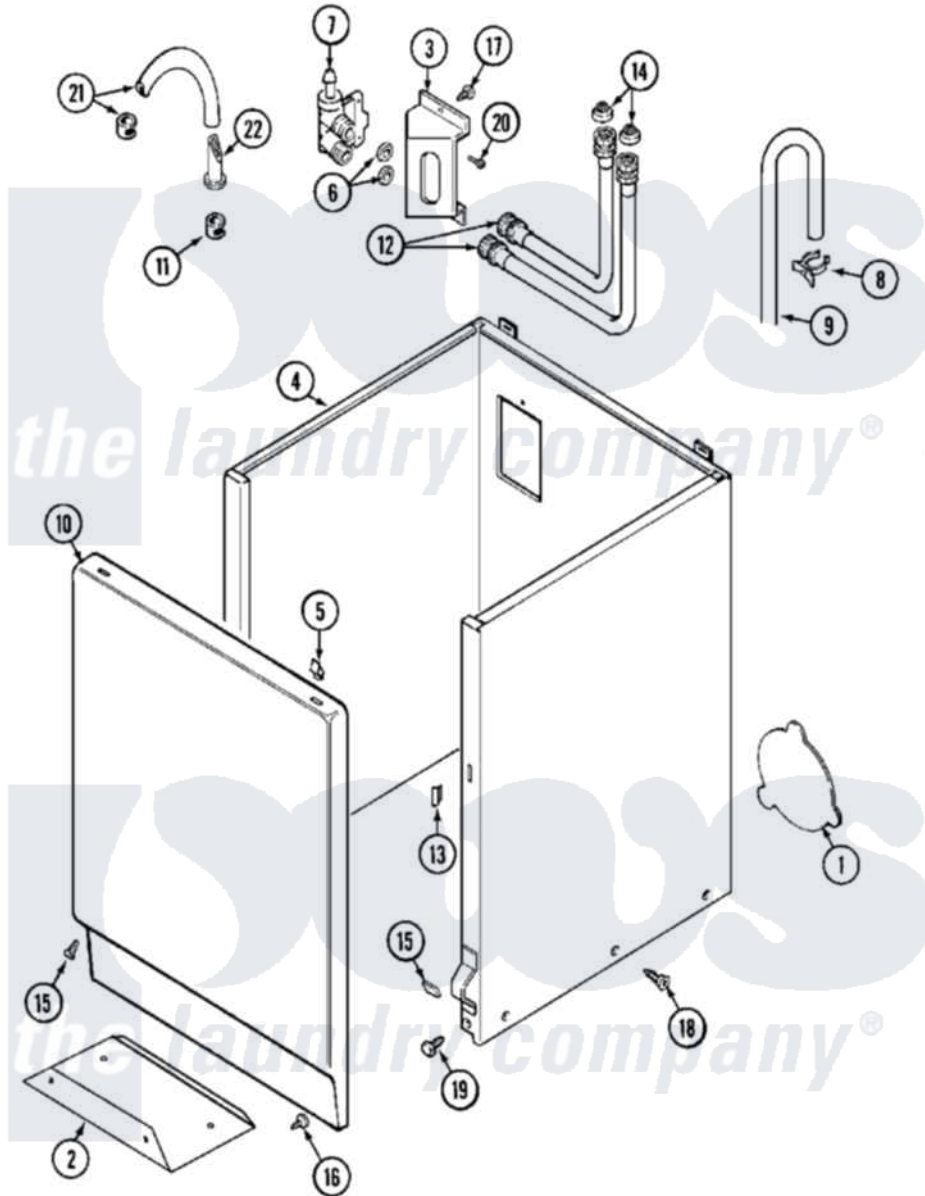

# Maytag MAT12CSLWQ 04 - CABINET

Maytag [Commercial Maytag MAT12CSLWQ Washer Parts](#) Parts Diagram 04 - CABINET  
 Click on the part number to view part

Item	Original Part Number	Replaced By	Status	Part Description
001	<a href="#">211294</a>	<a href="#">90767</a>		Screw, 8A X 3/8 HeX Washer Head Tapping
"	<a href="#">22002924</a>			Plate, Access
002	<a href="#">213846</a>			Guard, Belt
003	<a href="#">22002361</a>			Bracket, Water Valve
004	<a href="#">22001995</a>			Screw Note: Screw, Tumbler Front And Shroud
"	<a href="#">22002382</a>			Fastener, V-Bracket
"	<a href="#">22002425</a>			Bracket, "V"
"	22004424		Not Available	CABINET BSQ ASPACK
"	NLA		Not Available	CABINET WHT ASPACK
005	<a href="#">22001650</a>			Fastener, Spring
006	<a href="#">Y013783</a>			Washer, Inlet Hose
007	205161	<a href="#">489503</a>		Clamp
"	<a href="#">W10136962</a>			Valve, Water
008	<a href="#">22002151</a>			Clip, Hose
009	<a href="#">22003410</a>			Hose, Drain

"	<a href="#">22003814</a>		Retainer, Drain Hose
010	22001803	Not Available	PANEL, FRONT (WHT)
"	<a href="#">22002653</a>		Panel, Front
011	205161	<a href="#">489503</a>	Clamp
012	22003682	<a href="#">12001901</a>	Kit-Inlet Hose Assembly
"	22003683	<a href="#">12001900</a>	Kit-Inlet Hose Assembly
013	<a href="#">22002331</a>		Spacer, Front Panel
014	<a href="#">22002960</a>		Strainer, Washer Inlet
015	<a href="#">213325</a>		Clip, Retaining
"	<a href="#">22001496</a>		Front Panel Fastener And Screw
016	<a href="#">211294</a>	<a href="#">90767</a>	Screw, 8A X 3/8 HeX Washer Head Tapping
017	22003817	<a href="#">3370225</a>	Screw
018	<a href="#">33002190</a>		SCrew, C BraCe, BraCket, Cabinet
019	<a href="#">213121</a>	<a href="#">3400111</a>	Screw, 12-14 X 5/8
"	<a href="#">213122</a>	<a href="#">27001200</a>	Screw
020	<a href="#">Y313561</a>		Screw---NA
021	22001608	<a href="#">22001954</a>	Injector Hose And Clamp Kit
022	<a href="#">22001900</a>		Preventer, Back Flow