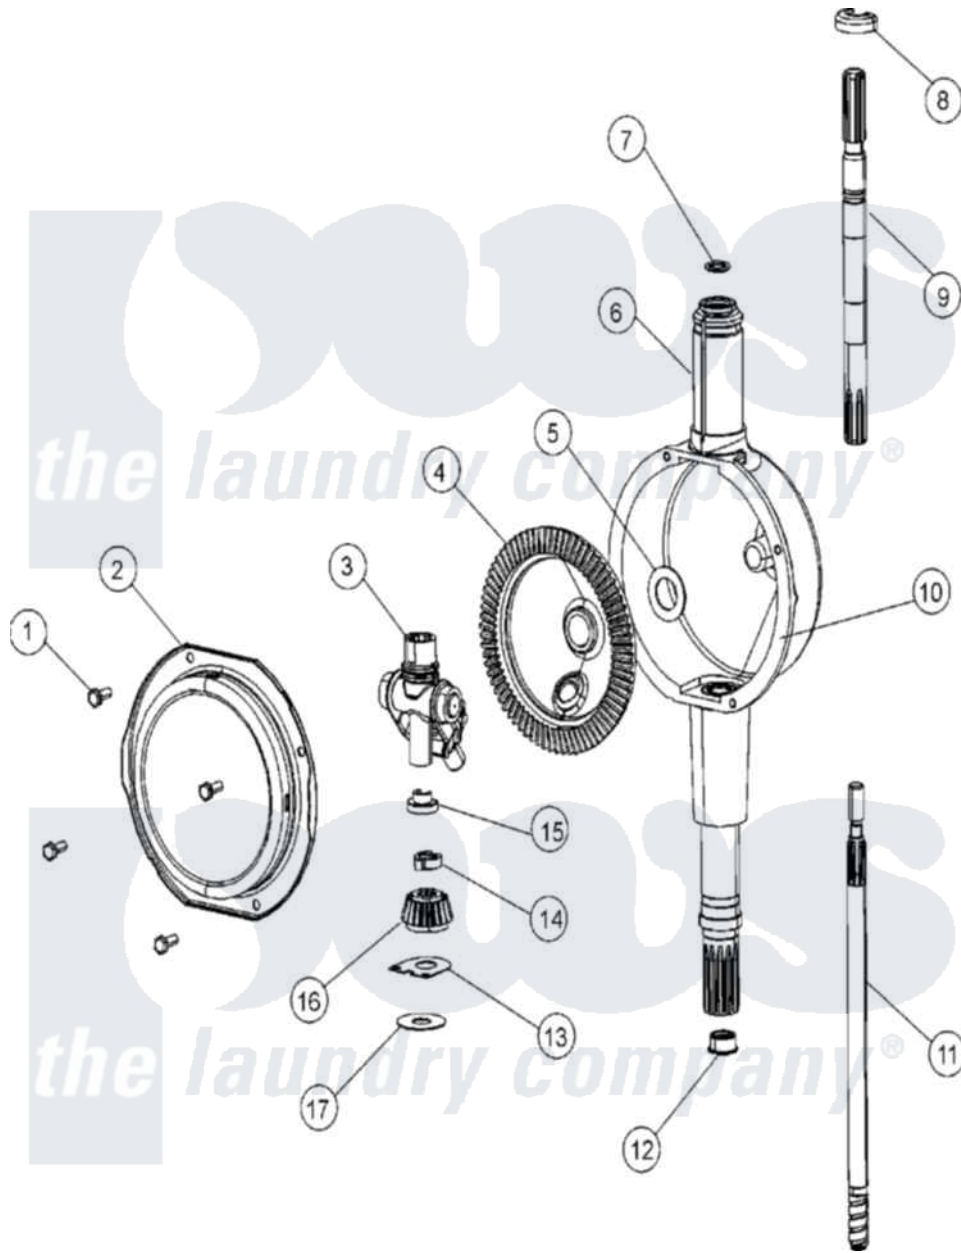

Maytag MAT12CSLWQ 08 - TRANSMISSION

Maytag Commercial Maytag MAT12CSLWQ Washer Parts Parts Diagram 08 - TRANSMISSION
 Click on the part number to view part

Item	Original Part Number	Replaced By	Status	Part Description
001	215417		Not Available	SCREW, TRANSMISSION COVER
002	206628			Cover, Transmission
003	206685	6-2066850		Yoke
004	206713	6-2067130		Gear- Beve
005	215394			Washer, Bevel Gear
006	22002537			Housing, Transmission
007	22002417			O-Ring Agitator Shaft
008	22002340			Collar, Agitator Shaft
009	22002415	6-2168983		Shaft- Agi
010	Y058700	675652		Adhesive
011	22002343	6-2300060		Shaft- Cen
012	207843			Lip Seal Repair Kit
013	215395			Plate, Clutch
014	22002353			Collar, Center Shaft
015	22002341			Collar, Lower Plastic Keeper
016	215401	W10221114		Pinion

017

211483

[6-2114830](#)

Washer- SP

018

22002375

[6-2097790](#)

Transmison