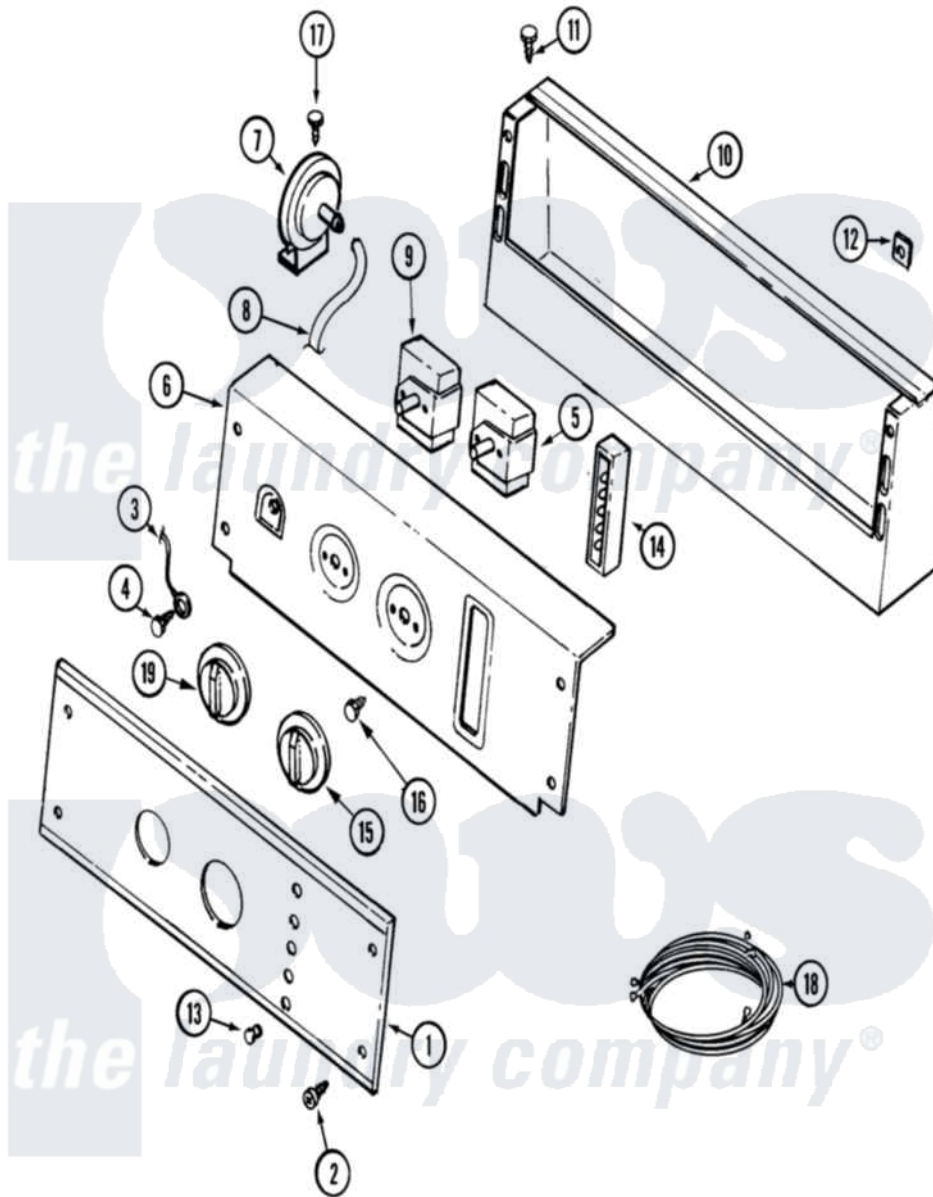

# Maytag MAT12CSLWW 01 - CONTROL PANEL

Maytag Commercial Maytag MAT12CSLWW Washer Parts Parts Diagram 01 - CONTROL PANEL  
 Click on the part number to view part

Item	Original Part Number	Replaced By	Status	Part Description
001	<a href="#">W10136396</a>			Control Panel W/Lens
002	<a href="#">215506</a>			Screw, Control Panel Overlay
003	<a href="#">22001959</a>			Wire, Ground
004	22003817	<a href="#">3370225</a>		Screw
005	33002788	<a href="#">205353</a>		Switch, DiAl-A-FABRIC
006	<a href="#">W10136397</a>			Bracket, Back
"	<a href="#">W10136399</a>			Bracket, Back
007	<a href="#">W10136401</a>			Switch, Pressure
008	<a href="#">22001619</a>			Tube, Water Level Switch
009	W10136394	<a href="#">W10330138</a>		Switch, 2 Way Load Size
010	<a href="#">W10136402</a>			Console
"	<a href="#">W10136403</a>			Console
011	212276	<a href="#">W10116760</a>		Screw
012	<a href="#">215003</a>			Fastener, Panel And Bracket
013	<a href="#">215564</a>			Lens, Indicator Light
014	<a href="#">206881</a>			Indicator, Light

015	<a href="#">206894</a>		Knob, Selector
016	<a href="#">Y313588</a>	<a href="#">488234</a>	Screw 8-32 X 1/4
017	211168	<a href="#">W10139210</a>	Screw, 8-18 X 5/16
018	<a href="#">Y200832</a>		Capacitor
"	<a href="#">W10136406</a>		Harness, Wire Csl
019	<a href="#">205663</a>		Knob For Selector Switch