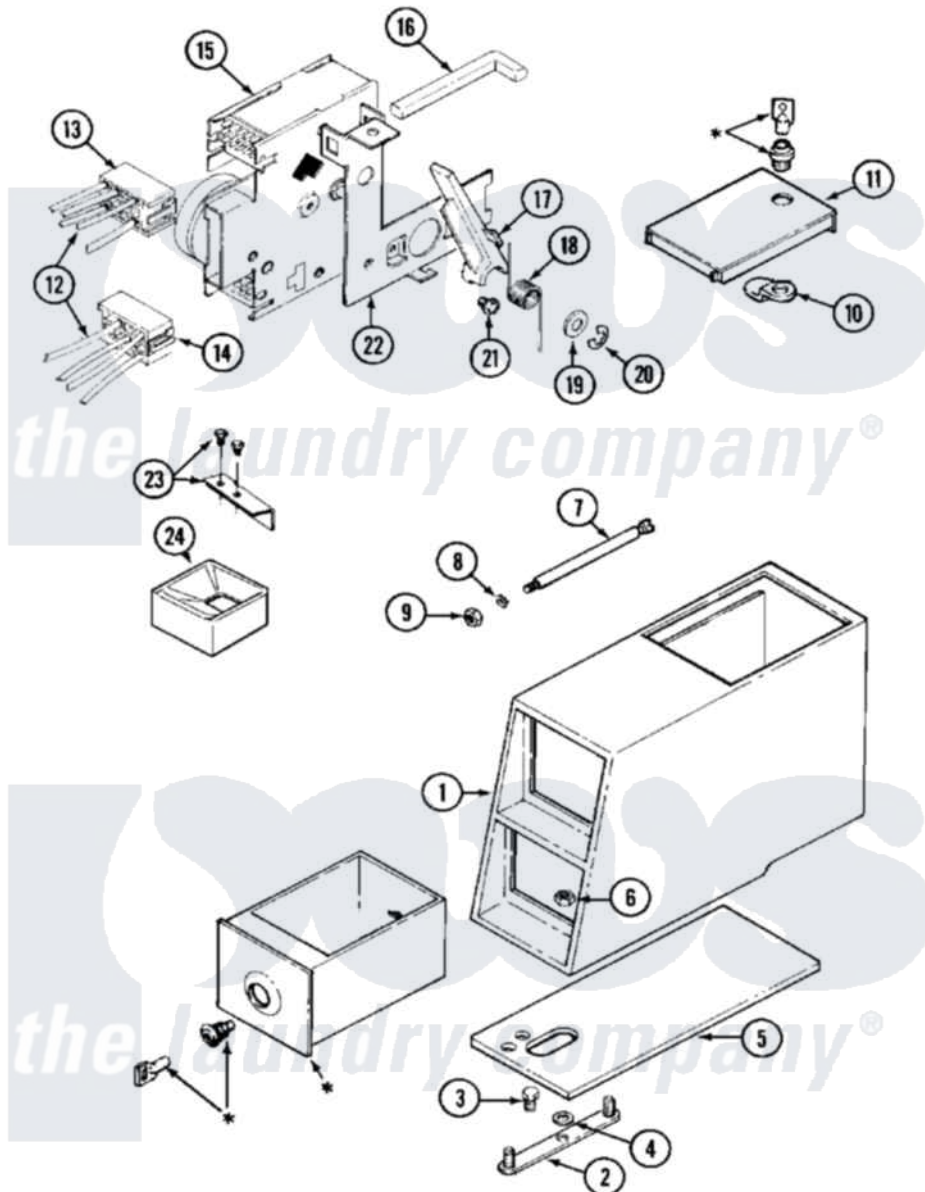

Maytag MAT12CSLWW 02 - CONTROL CENTER

* CONTACT YOUR COMMERCIAL LAUNDRY DISTRIBUTOR

Maytag [Commercial Maytag MAT12CSLWW Washer Parts](#) Parts Diagram 02 - CONTROL CENTER

[Click on the part number to view part](#)

Item	Original Part Number	Replaced By	Status	Part Description
001	22002478		Not Available	VAULT, COIN (WHT) (ORIGINAL COIN VAULT NLA USE)
"	22002885			Vault, Coin
002	22001810		Not Available	STRAP, MOUNTING
003	211294	90767		Screw, 8A X 3/8 HeX Washer Head Tapping
004	910309			Washer, Mounting Strap
005	22001870			Gasket, Coin Vault
"	22002599			Gasket, Coin Vault
006	Y052740	62739		Nut, Lock
007	22001903	8576635		Bolt
008	910387			Lockwasher, Vault Assembly
009	Y052721			Nut, Terminal Block Plate
010	22003677			Nut, Locking Cam
011	22003679			Timer Access Door Assembly
"	22003692			Timer Access Door Assembly

012	22002324		Wire Harness
013	22001885		Housing, Connector ---N
014	22001886		Housing, Connector
015	22001083		Timer
016	216442		Rod, Actuator
017	22001042		Pivot Arm, Timer
018	214663		Spring For Timer Lever
019	22001398		Retainer, Spring---NA
020	Y312270		Clip, Spring Retainer
021	216412		Screw, Bracket To Timer
022	22001043		Bracket, Timer
023	22001811	22003415	Actuator K
024	22001913	22003600	Kit- Door
"	22002533		Weld Assembly, Funnel
"	22003794		Kit, Door Actuator For Bisque Also