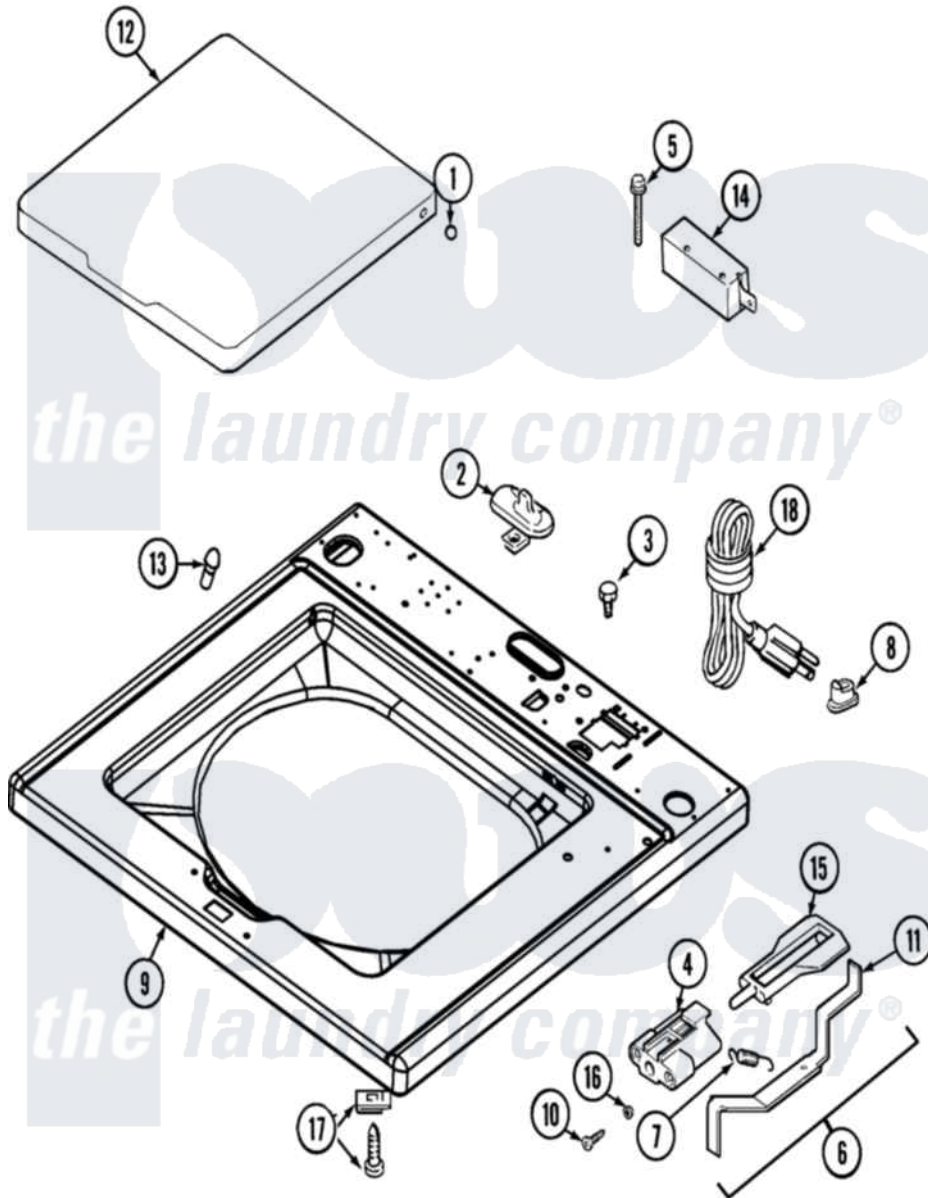

Maytag MAT12CSLWW 03 - TOP

Maytag [Commercial Maytag MAT12CSLWW Washer Parts](#) Parts Diagram 03 - TOP
 Click on the part number to view part

Item	Original Part Number	Replaced By	Status	Part Description
001	211726			Hinge, Ball Lid
002	207159	489355		Screw, 8 X 1/2
"	22001298			Cap, Top Cover
003	210186	3370225		Screw
004	22002135			Bracket, Unbalance
005	213501			Screw, No.6-20 X 1-1/8 Inch
006	22001969			Unbalance Lever Assembly
007	213720			Spring, Lid Switch
008	211881			Grommet, Cord Part Not Used-Gas Models Only
009	22001970			Cover Assembly, Top
"	22002888			Cover, Top
010	910182	25-7809		Screw, No.6-20 1/2 Flthd Torx
011	22001672			Lever, Unbalance
012	22001341			Lid W/Legend
"	22002656			Lid, With Legend
013	212716			Bumper, Lid

014	22004243	Switch, Lid
015	216255	Plunger, Lid Switch
016	211500	Washer, Bracket To Top Cover
017	204445	Screw And Fastener Assembly
018	22003027	22003062 Cord, Power