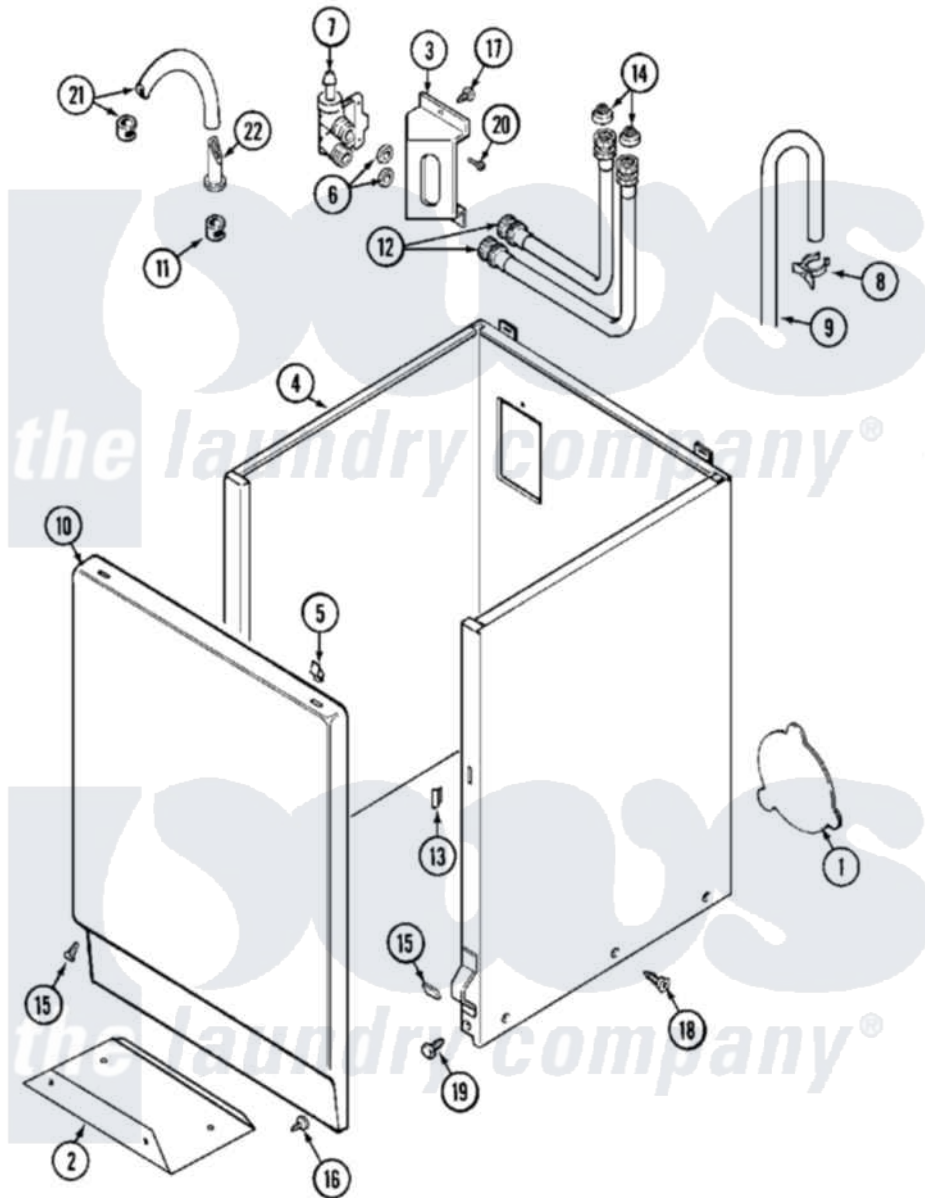

# Maytag MAT12CSLWW 04 - CABINET

Maytag [Commercial Maytag MAT12CSLWW Washer Parts](#) Parts Diagram 04 - CABINET  
 Click on the part number to view part

Item	Original Part Number	Replaced By	Status	Part Description
001	<a href="#">211294</a>	<a href="#">90767</a>		Screw, 8A X 3/8 HeX Washer Head Tapping
"	<a href="#">22002924</a>			Plate, Access
002	<a href="#">213846</a>			Guard, Belt
003	<a href="#">22002361</a>			Bracket, Water Valve
004	<a href="#">22001995</a>			Screw Note: Screw, Tumbler Front And Shroud
"	<a href="#">22002382</a>			Fastener, V-Bracket
"	<a href="#">22002425</a>			Bracket, "V"
"	22004424		Not Available	CABINET BSQ ASPACK
"	NLA		Not Available	CABINET WHT ASPACK
005	<a href="#">22001650</a>			Fastener, Spring
006	<a href="#">Y013783</a>			Washer, Inlet Hose
007	205161	<a href="#">489503</a>		Clamp
"	<a href="#">W10136962</a>			Valve, Water
008	<a href="#">22002151</a>			Clip, Hose
009	<a href="#">22003410</a>			Hose, Drain

"	<a href="#">22003814</a>		Retainer, Drain Hose
010	22001803	Not Available	PANEL, FRONT (WHT)
"	<a href="#">22002653</a>		Panel, Front
011	205161	<a href="#">489503</a>	Clamp
012	22003682	<a href="#">12001901</a>	Kit-Inlet Hose Assembly
"	22003683	<a href="#">12001900</a>	Kit-Inlet Hose Assembly
013	<a href="#">22002331</a>		Spacer, Front Panel
014	<a href="#">22002960</a>		Strainer, Washer Inlet
015	<a href="#">213325</a>		Clip, Retaining
"	<a href="#">22001496</a>		Front Panel Fastener And Screw
016	<a href="#">211294</a>	<a href="#">90767</a>	Screw, 8A X 3/8 HeX Washer Head Tapping
017	22003817	<a href="#">3370225</a>	Screw
018	<a href="#">33002190</a>		SCrew, C BraCe, BraCket, Cabinet
019	<a href="#">213121</a>	<a href="#">3400111</a>	Screw, 12-14 X 5/8
"	<a href="#">213122</a>	<a href="#">27001200</a>	Screw
020	<a href="#">Y313561</a>		Screw---NA
021	22001608	<a href="#">22001954</a>	Injector Hose And Clamp Kit
022	<a href="#">22001900</a>		Preventer, Back Flow