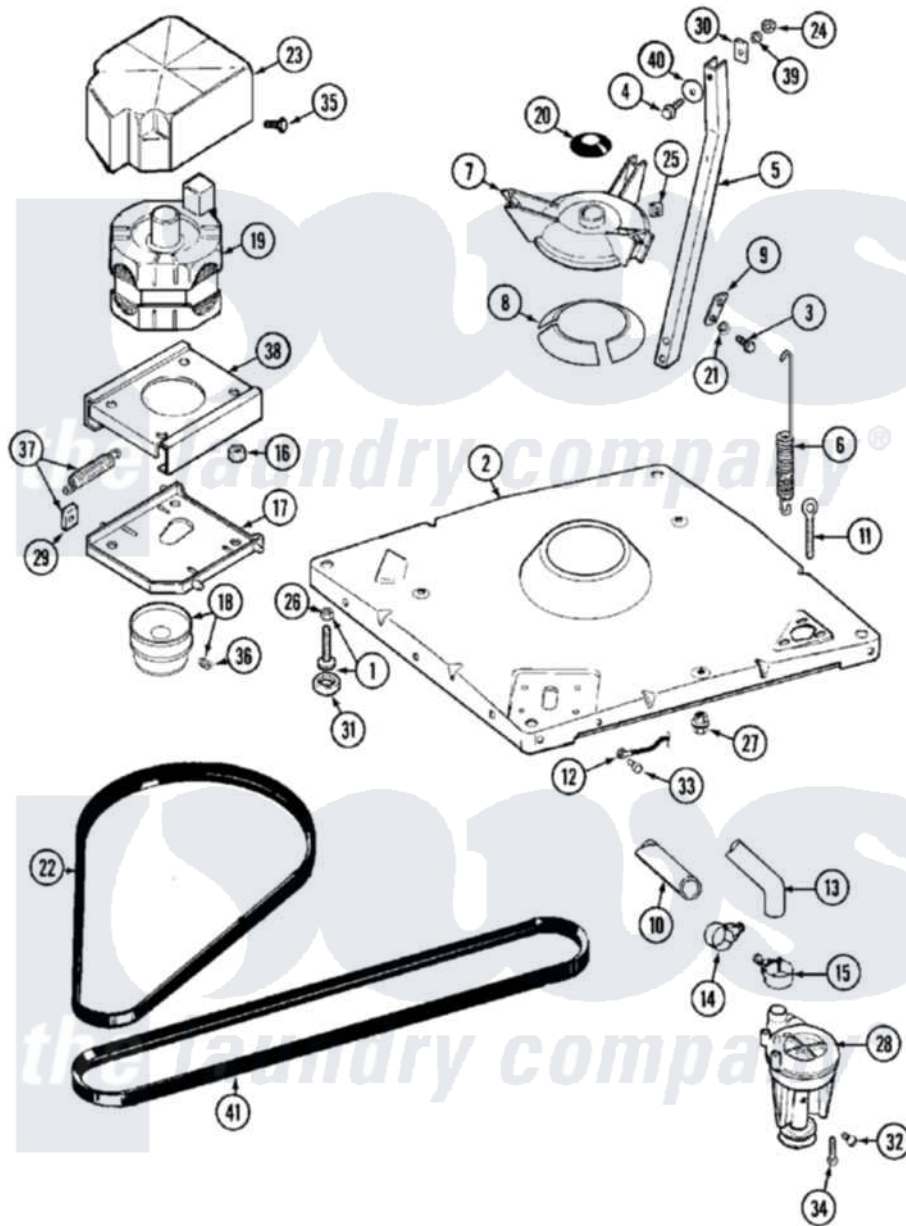

Maytag MAT12CSLWW 06 - BASE

Maytag [Commercial Maytag MAT12CSLWW Washer Parts](#) Parts Diagram 06 - BASE
 Click on the part number to view part

Item	Original Part Number	Replaced By	Status	Part Description
001	22003428			Leg, Adjustable
002	22002150			Base
003	Y015627			Screw- Hex
004	200744	W10175939		Bolt
"	205254	W10175938		Bolt
005	213100		Not Available	PART NOT USED
006	22001300			Spring, Centering
007	203725			Damper W/Bolt And Clip
008	203956			Damper Pad Kit
009	213073			Washer, Double Brace
010	22001816			Hose, Drain
011	216416			Bolt, Eye/Centering Spring
012	901220			Ground Wire
013	Y212989			Hose, Outer Tub To Pump
014	Y22001820	285655		Clamp, Hose
015	22001640	285655		Clamp, Hose

016	Y311426	3400029	Nut, Adapter Plate
017	22001301		Mount, Motor Lower-Assembly
018	200816	6-2008160	Pulley- MO
019	201805	12002351	Motor-Drve
"	22004301	12002351	Motor-Drve
020	22001511	22002954	Deflector, Water
021	911852	486009	Lockwasher
022	22002571	12112425	Belt
023	215098		Shield, Motor
024	Y052734		Nut, Carrage Bolts And Bracket
025	Y052785		Nut, Brace To Damper
026	210385		Lock Nut For Adjustable Leg
027	211949		Nut, Adjustment Eyebolt
028	202203	6-2022030	Pump As Pa
029	Y204998	205000	Roller And Spring Kit 4+Spr
030	212979		Not Available WASHER, TUB BRACE
031	210684		Foot, Adjustable Leg
032	Y015408	22003235	Screw, Bearing Insert
033	210186	3370225	Screw
034	211880		Screw, HeX Head No.10 X 1/2 Inc
035	213121	3400111	Screw, 12-14 X 5/8
036	Y053241		Set Screw, Motor Pulley
037	205000		Roller And Spring Kit 4+Spr
038	214956		Motor Mount Assembly
039	Y054867		Washer, Lock
040	211100		Washer, Outer Tub
041	211124		Part Not Used