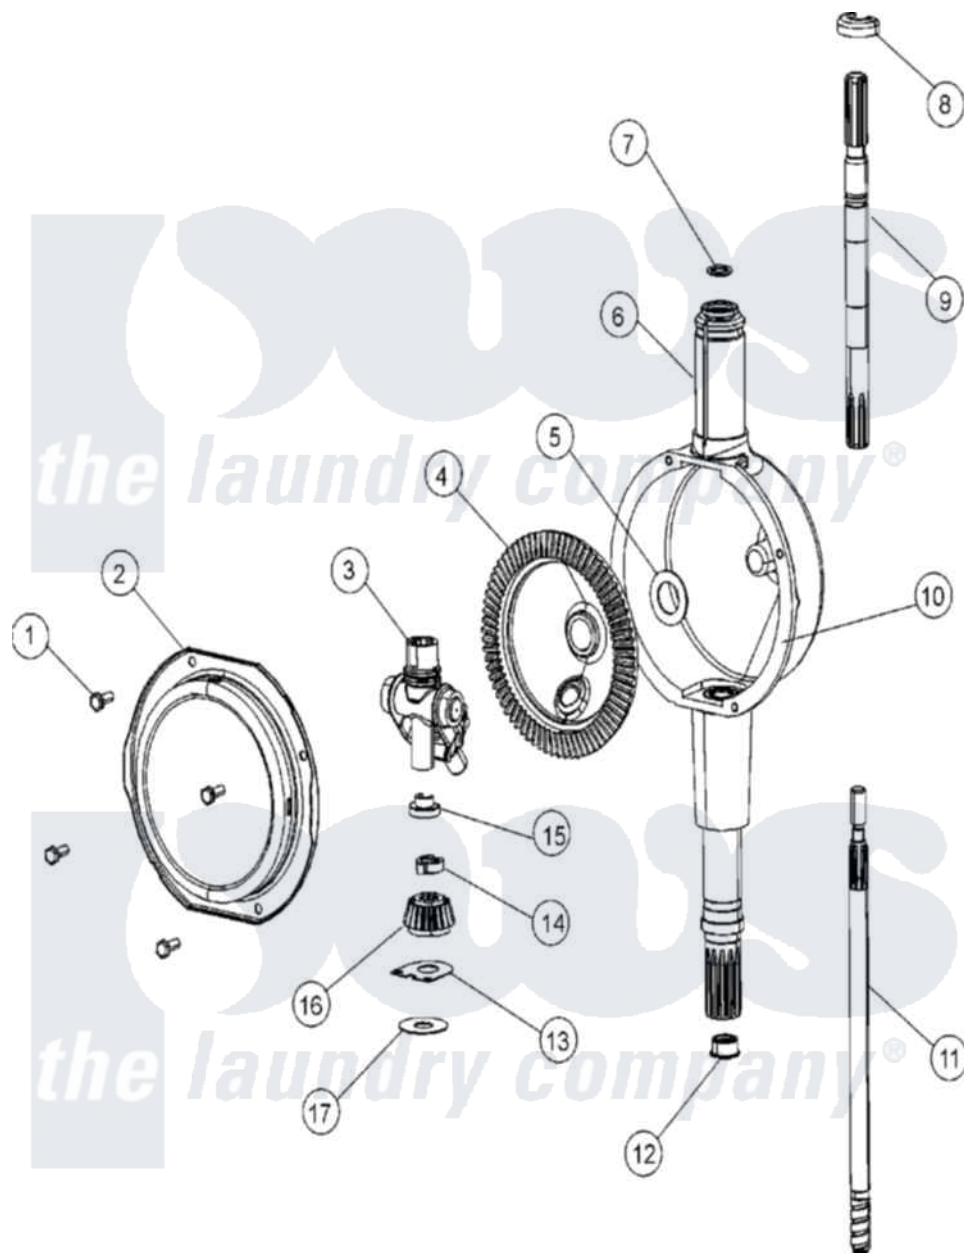

# Maytag MAT12CSLWW 08 - TRANSMISSION

Maytag Commercial Maytag MAT12CSLWW Washer Parts Parts Diagram 08 - TRANSMISSION  
 Click on the part number to view part

Item	Original Part Number	Replaced By	Status	Part Description
001	215417		Not Available	SCREW, TRANSMISSION COVER
002	<a href="#">206628</a>			Cover, Transmission
003	206685	<a href="#">6-2066850</a>		Yoke
004	206713	<a href="#">6-2067130</a>		Gear- Beve
005	<a href="#">215394</a>			Washer, Bevel Gear
006	<a href="#">22002537</a>			Housing, Transmission
007	<a href="#">22002417</a>			O-Ring Agitator Shaft
008	<a href="#">22002340</a>			Collar, Agitator Shaft
009	22002415	<a href="#">6-2168983</a>		Shaft- Agi
010	Y058700	<a href="#">675652</a>		Adhesive
011	<a href="#">22002343</a>	<a href="#">6-2300060</a>		Shaft- Cen
012	<a href="#">207843</a>			Lip Seal Repair Kit
013	<a href="#">215395</a>			Plate, Clutch
014	<a href="#">22002353</a>			Collar, Center Shaft
015	<a href="#">22002341</a>			Collar, Lower Plastic Keeper
016	215401	<a href="#">W10221114</a>		Pinion