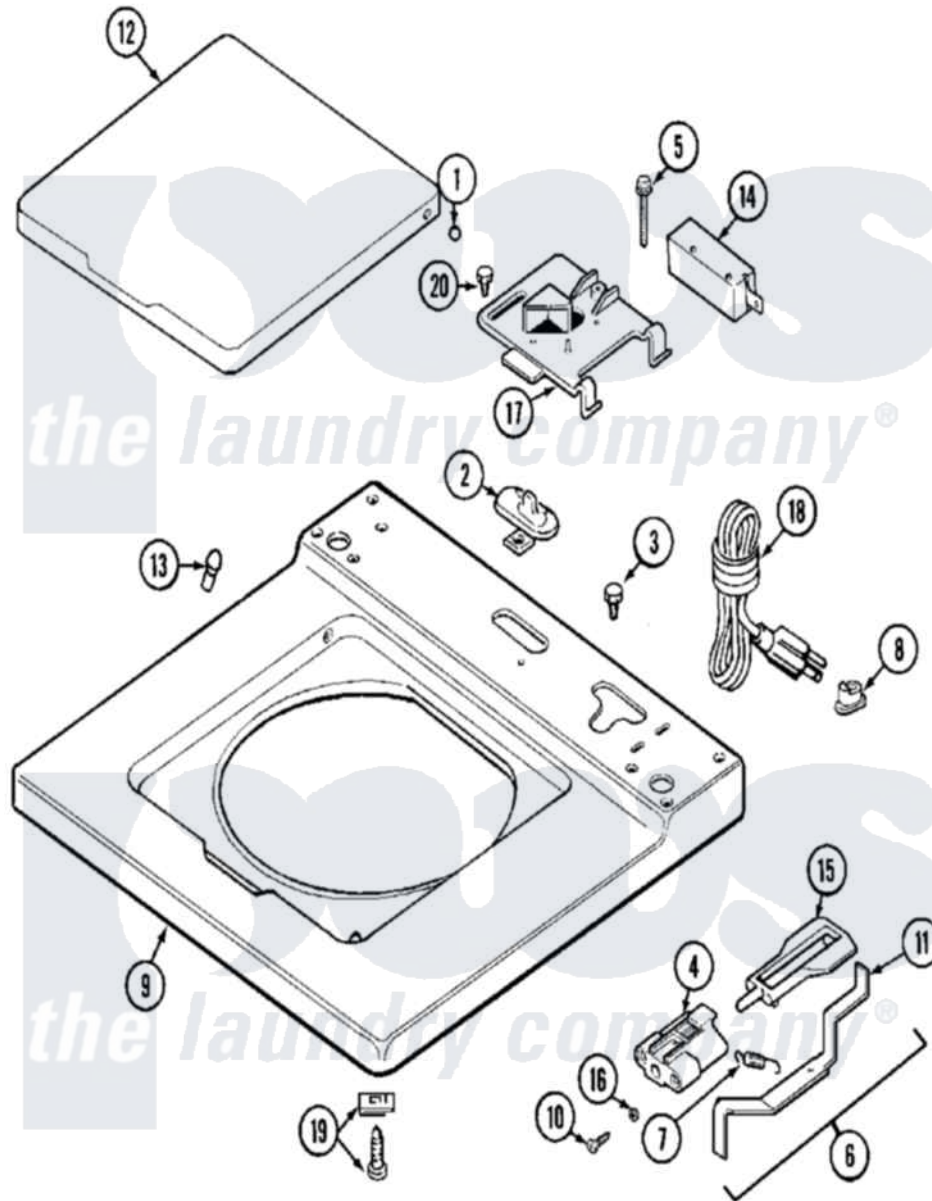

Maytag MAT12PDAAL 03 - TOP

Maytag [Commercial Maytag MAT12PDAAL Washer Parts](#) Parts Diagram 03 - TOP
 Click on the part number to view part

Item	Original Part Number	Replaced By	Status	Part Description
001	211726			Hinge, Ball Lid
002	207159	489355		Screw, 8 X 1/2
"	22001298			Cap, Top Cover
003	210186	3370225		Screw
004	NLA		Not Available	BRACKET, UNBALANCE---- NA
005	213501			Screw, No.6-20 X 1-1/8 Inch
006	22001681			Unbalance Lever Assembly
007	213720			Spring, Lid Switch
008	211881			Grommet, Cord Part Not Used- Gas Models Only
009	22001867	22001970		Cover Assembly, Top
"	NLA		Not Available	(ALM)
010	910182	25-7809		Screw, No.6-20 1/2 Flthd Torx
011	22001672			Lever, Unbalance
012	22001341			Lid W/Legend
"	22001342	22002656		Lid, With Legend

013	212716		Bumper, Lid
014	205415	279347	Switch-Lid
015	216255		Plunger, Lid Switch
016	211500		Washer, Bracket To Top Cover
017	22001678		Bracket, Switch And Fuse
018	22001642	22001345	Cord, Power
019	204445		Screw And Fastener Assembly
020	207159	489355	Screw, 8 X 1/2