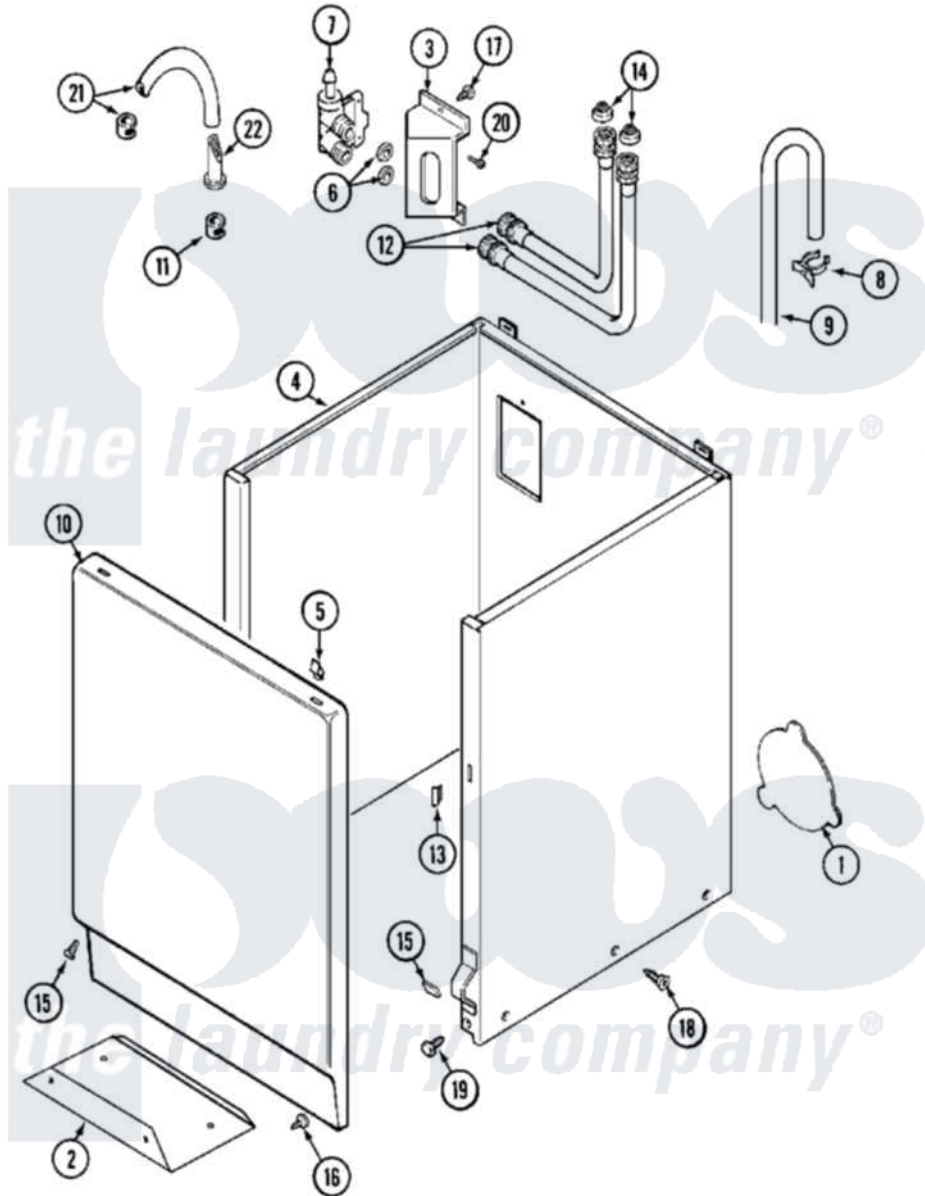

Maytag MAT12PDAAL 04 - CABINET

Maytag [Commercial Maytag MAT12PDAAL Washer Parts](#) Parts Diagram 04 - CABINET
 Click on the part number to view part

Item	Original Part Number	Replaced By	Status	Part Description
001	211294	90767		Screw, 8A X 3/8 HeX Washer Head Tapping
"	212985	22002924		Plate, Access
"	NLA		Not Available	PLATE, ACCESS
002	213846			Guard, Belt
003	214812	22002361		Bracket, Water Valve
"	22003217	3370225		Screw
004	NLA		Not Available	CABINET (WHT)
005	22001650			Fastener, Spring
006	Y013783			Washer, Inlet Hose
007	205161	489503		Clamp
"	214337	96160		Screen
"	22001604			Valve, Water 120V 60Hz
008	22001815	22002765		Clip, Hose
009	22001816			Hose, Drain
"	22002700	22003410		Hose, Drain
"	22002701	22003814		Retainer, Drain Hose

010	22001803		Not Available	PANEL, FRONT (WHT)
"	22001804	22002653		Panel, Front
011	205161	489503		Clamp
012	205828	202860		Inlet Hose Assembly
013	214376	22002331		Spacer, Front Panel
014	200961	12001413		Strainer And Washer Kit
015	213325			Clip, Retaining
"	22001496			Front Panel Fastener And Screw
016	211294	90767		Screw, 8A X 3/8 HeX Washer Head Tapping
017	212276	W10116760		Screw
018	213007			Xfor Cabinet See Cabinet, Back
019	213121	3400111		Screw, 12-14 X 5/8
"	213122	27001200		Screw
020	Y313561			Screw---NA
021	22001608	22001954		Injector Hose And Clamp Kit
022	22001900			Preventer, Back Flow