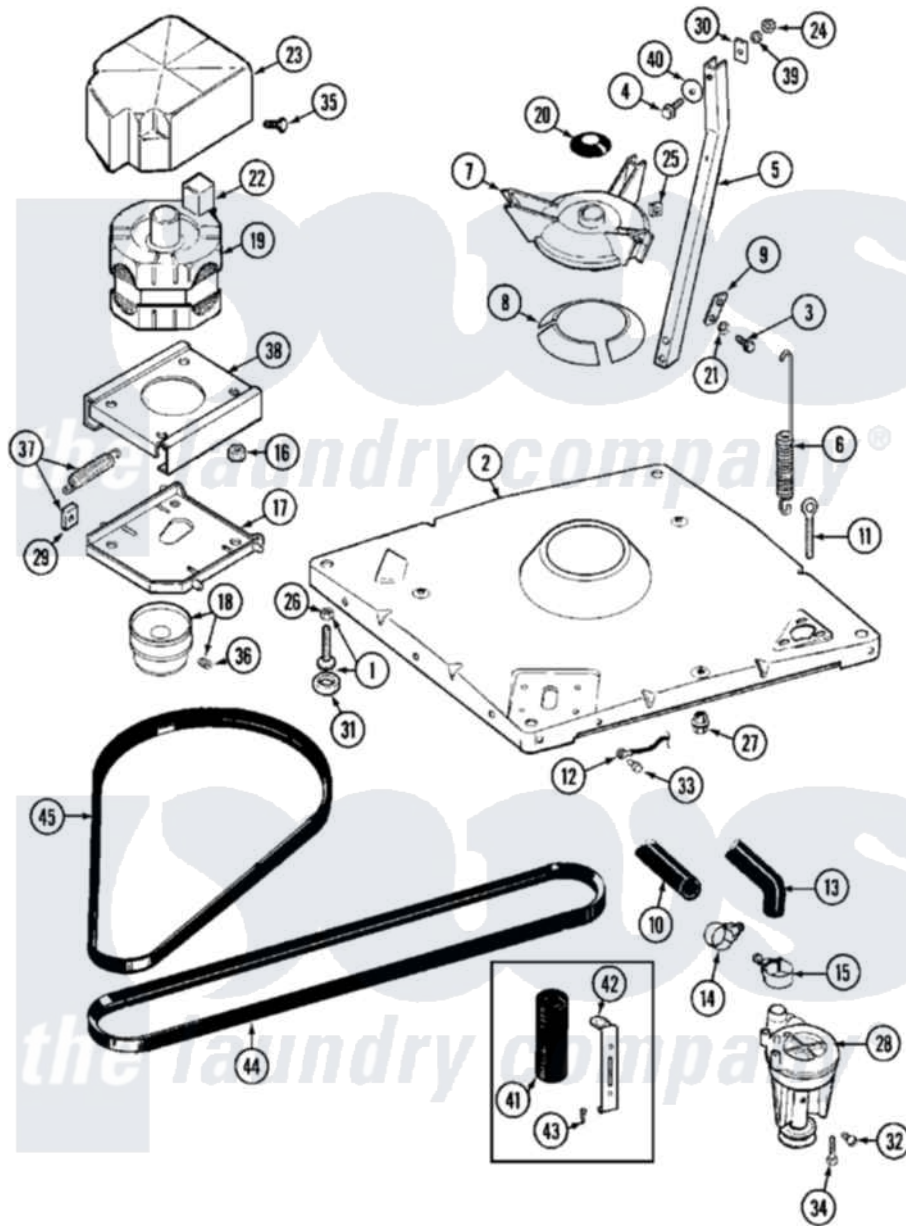

Maytag MAT12PDAAL 06 - BASE

Maytag Commercial Maytag MAT12PDAAL Washer Parts Parts Diagram 06 - BASE
 Click on the part number to view part

Item	Original Part Number	Replaced By	Status	Part Description
001	Y302699	22003428		Leg, Adjustable
002	22001172	22002150		Base
003	Y015627			Screw- Hex
004	200744	W10175939		Bolt
"	205254	W10175938		Bolt
005	213100		Not Available	PART NOT USED
006	22001300			Spring, Centering
007	203725			Damper W/Bolt And Clip
008	203956			Damper Pad Kit
009	213073			Washer, Double Brace
010	22001816			Hose, Drain
011	216416			Bolt, Eye/Centering Spring
012	901220			Ground Wire
013	Y212989			Hose, Outer Tub To Pump
014	Y22001820	285655		Clamp, Hose
015	22001640	285655		Clamp, Hose

016	Y311426	3400029	Nut, Adapter Plate
017	22001301		Mount, Motor Lower-Assembly
018	200816	6-2008160	Pulley- MO
019	201805	12002351	Motor-Drve
020	22001511	22002954	Deflector, Water
021	911852	486009	Lockwasher
022	205131		Switch, Motor External Start
"	205132	Not Available	SWITCH, MOTOR EXTERNAL START No.201664-14,205463-4 & 201800-4
"	206505	Not Available	PROD. No.201664-15, & No.205463-3.
"	NLA	Not Available	SWITCH, MOTOR EXTERNAL START
023	215098		Shield, Motor
024	Y052734		Nut, Carrage Bolts And Bracket
025	Y052785		Nut, Brace To Damper
026	210385		Lock Nut For Adjustable Leg
027	211949		Nut, Adjustment Eyebolt
028	202203	6-2022030	Pump As Pa
029	Y204998	205000	Roller And Spring Kit 4+Spr
030	212979	Not Available	WASHER, TUB BRACE
031	210684		Foot, Adjustable Leg
032	Y015408	22003235	Screw, Bearing Insert
033	210186	3370225	Screw
034	211880		Screw, HeX Head No.10 X 1/2 Inc
035	213121	3400111	Screw, 12-14 X 5/8
036	Y053241		Set Screw, Motor Pulley
037	205000		Roller And Spring Kit 4+Spr
038	214956		Motor Mount Assembly
039	Y054867		Washer, Lock
040	211100		Washer, Outer Tub
044	211124		Part Not Used
045	211125		V Belt, Drive Pulley