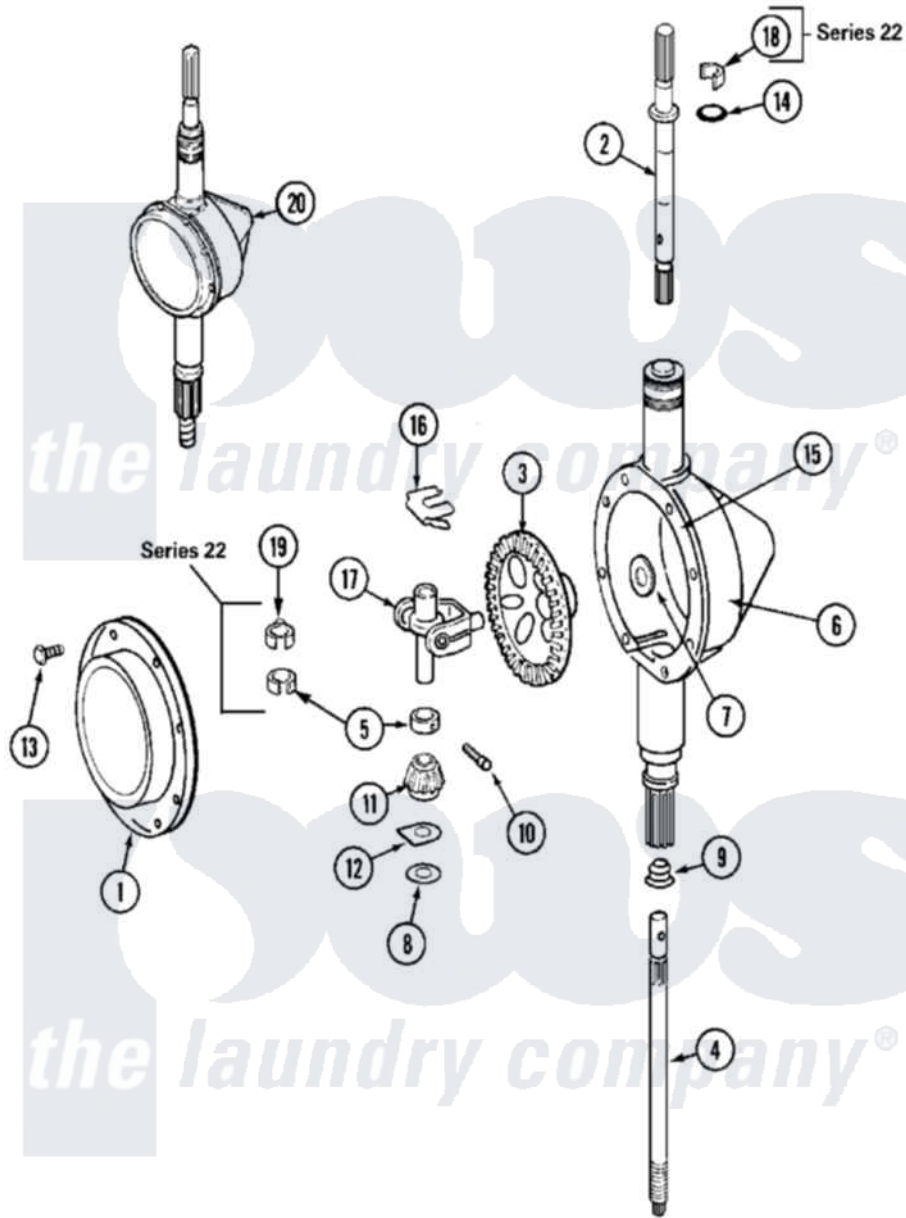

Maytag MAT12PDAAL 07 - TRANSMISSION

Maytag [Commercial Maytag MAT12PDAAL Washer Parts](#) Parts Diagram 07 - TRANSMISSION
 Click on the part number to view part

Item	Original Part Number	Replaced By	Status	Part Description
001	206628			Cover, Transmission
002	207153	6-2097820		Kit- Shaft
"	22002415	6-2168983		Shaft- Agi
003	206713	6-2067130		Gear- Beve
004	22002343	6-2300060		Shaft- Cen
"	NLA		Not Available	SHAFT, CENTER
005	215415		Not Available	COLLAR, LOWER
"	22002353			Collar, Center Shaft
006	206625	6-2097790		Transmison
"	22002537			Housing, Transmission
"	Y056080	6-0560800		Oil
007	215394			Washer, Bevel Gear
008	211483	6-2114830		Washer- SP
009	206602	207843		Lip Seal Repair Kit
010	W10124350		Not Available	NOT REQUIRED PART OR SEE NOTE
"	Y206629			Pin, Collar

011	215401	W10221114	Pinion
012	215395		Plate, Clutch
013	215417	Not Available	SCREW, TRANSMISSION COVER
014	210690		Seal, Rubber
"	22002417		O-Ring Agitator Shaft
015	Y058700	675652	Adhesive
016	215581		Spring, Agitator Shaft
"	W10124350	Not Available	NOT REQUIRED PART OR SEE NOTE
017	206685	6-2066850	Yoke
018	22002340		Collar, Agitator Shaft
019	22002341		Collar, Lower Plastic Keeper
020	206708	6-2097790	Transmison
"	22002127	6-2097790	Transmison