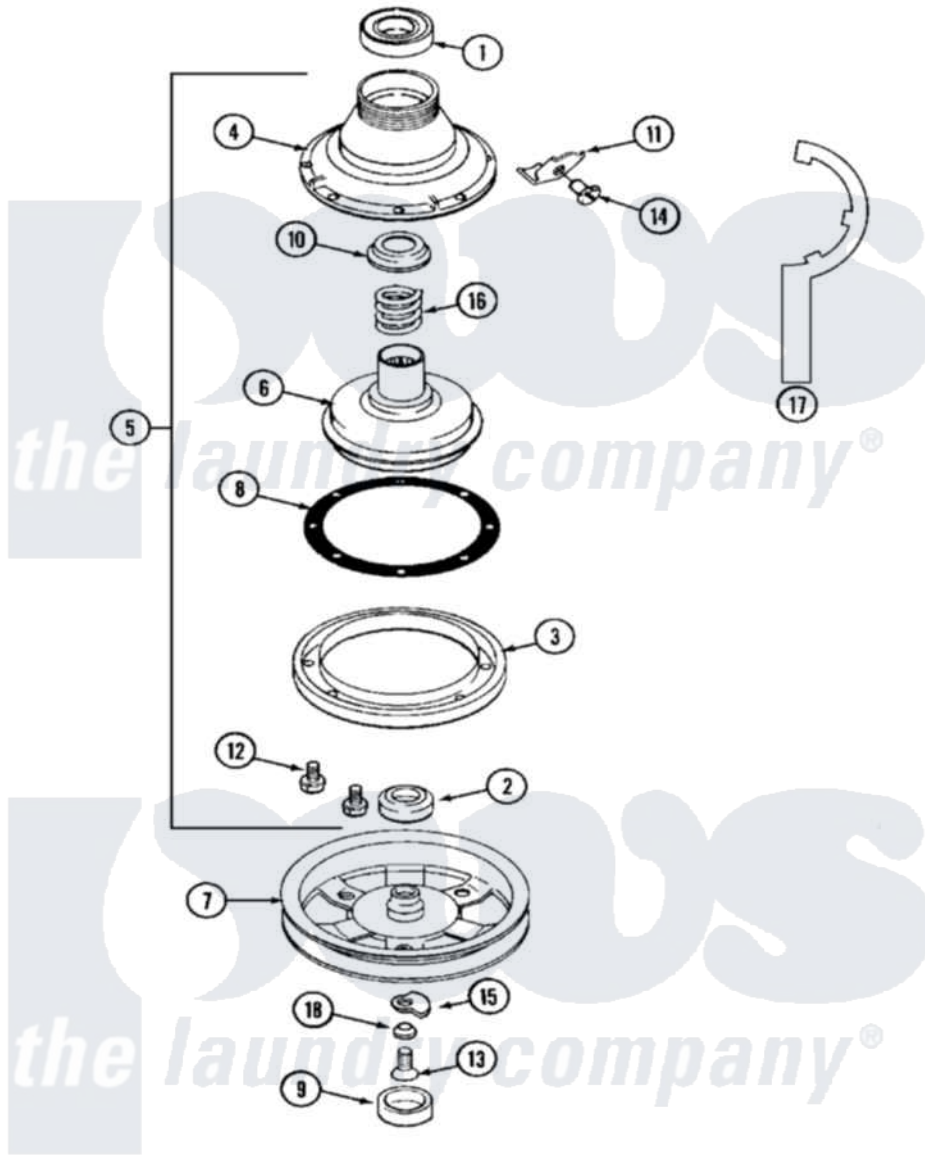

Maytag MAT12PDAAL 08 - CLUTCH & BRAKE

Maytag [Commercial Maytag MAT12PDAAL Washer Parts](#) Parts Diagram 08 - CLUTCH & BRAKE
 Click on the part number to view part

Item	Original Part Number	Replaced By	Status	Part Description
001	Y200720	22003441		Bearing, Rear
002	200835			Bearing, Brake Rotor
003	211043	6-2011900		Brake Asse
004	211045	6-2011900		Brake Asse
005	201190	6-2011900		Brake Asse
006	201126	6-2011900		Brake Asse
007	211059	6-2301530		Pulley
"	22002431	6-2301550		Pulley Assembly
"	22002432			Pulley Assembly
008	211042	6-2011900		Brake Asse
009	22002428			Cover, Dust
"	NLA		Not Available	CAP, OIL RETAINER
010	211039	6-2011900		Brake Asse
011	213325			Clip, Retaining
012	211000			SCREW, BRAKE DRUM (HEX HEAD)
013	211375	681582		Screw

014	213326		Bolt, Sems Retaining Clip
015	211089		Lug, Stop Pulley
016	211041	6-2011900	Brake Asse
017	Y038315	038315	Tool
018	211090	22003555	Washer, Stop Lug