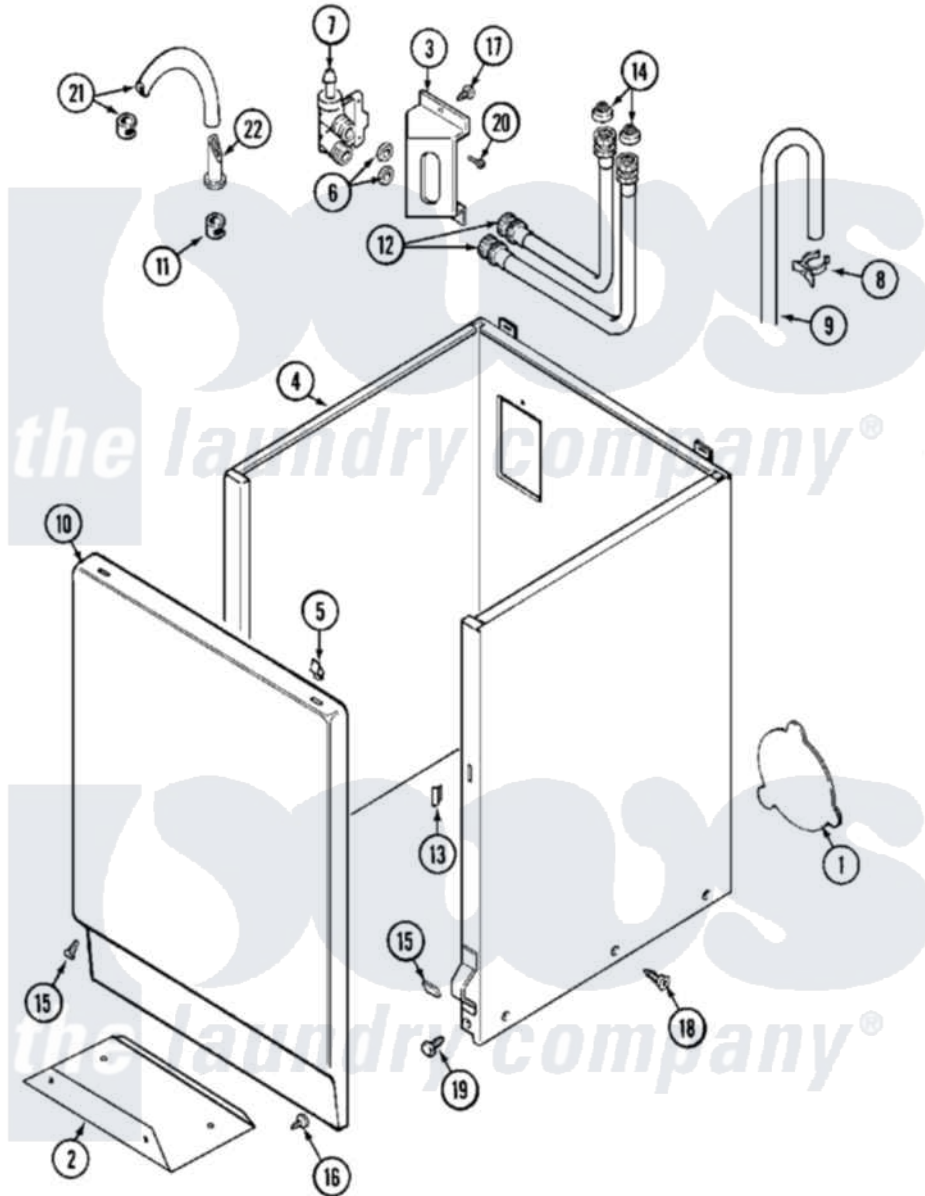

Maytag MAT12PDAAL 10 - CABINET (MAT12PDAG/PDEG/PSAG)

Maytag Commercial Maytag MAT12PDAAL Washer Parts Parts Diagram 10 - CABINET (MAT12PDAG/PDEG/PSAG)
 Click on the part number to view part

Item	Original Part Number	Replaced By	Status	Part Description
001	211294	90767		Screw, 8A X 3/8 HeX Washer Head Tapping
"	212985	22002924		Plate, Access
"	NLA		Not Available	PLATE, ACCESS
002	213846			Guard, Belt
003	214812	22002361		Bracket, Water Valve
"	22003217	3370225		Screw
004	22001995			Screw Note: Screw, Tumbler Front And Shroud
"	22002381			V-Bracket
"	22002382			Fastener, V-Bracket
"	NLA		Not Available	CABINET (WHT)
005	22001650			Fastener, Spring
006	Y013783			Washer, Inlet Hose
007	205161	489503		Clamp
"	214337	96160		Screen
"	22001604			Valve, Water 120V 60Hz

008	22001815	22002765	Clip, Hose
009	22001816		Hose, Drain
"	22002700	22003410	Hose, Drain
"	22002701	22003814	Retainer, Drain Hose
010	22001803	Not Available	PANEL, FRONT (WHT)
"	33001268	Not Available	PAD, DOOR
011	205161	489503	Clamp
012	208100	76313	Hosefill
013	214376	22002331	Spacer, Front Panel
014	200961	12001413	Strainer And Washer Kit
015	213325		Clip, Retaining
"	22001496		Front Panel Fastener And Screw
016	211294	90767	Screw, 8A X 3/8 HeX Washer Head Tapping
017	212276	W10116760	Screw
018	213007		Xfor Cabinet See Cabinet, Back
019	213121	3400111	Screw, 12-14 X 5/8
"	213122	27001200	Screw
020	Y313561		Screw---NA
021	22001608	22001954	Injector Hose And Clamp Kit
022	22001900		Preventer, Back Flow