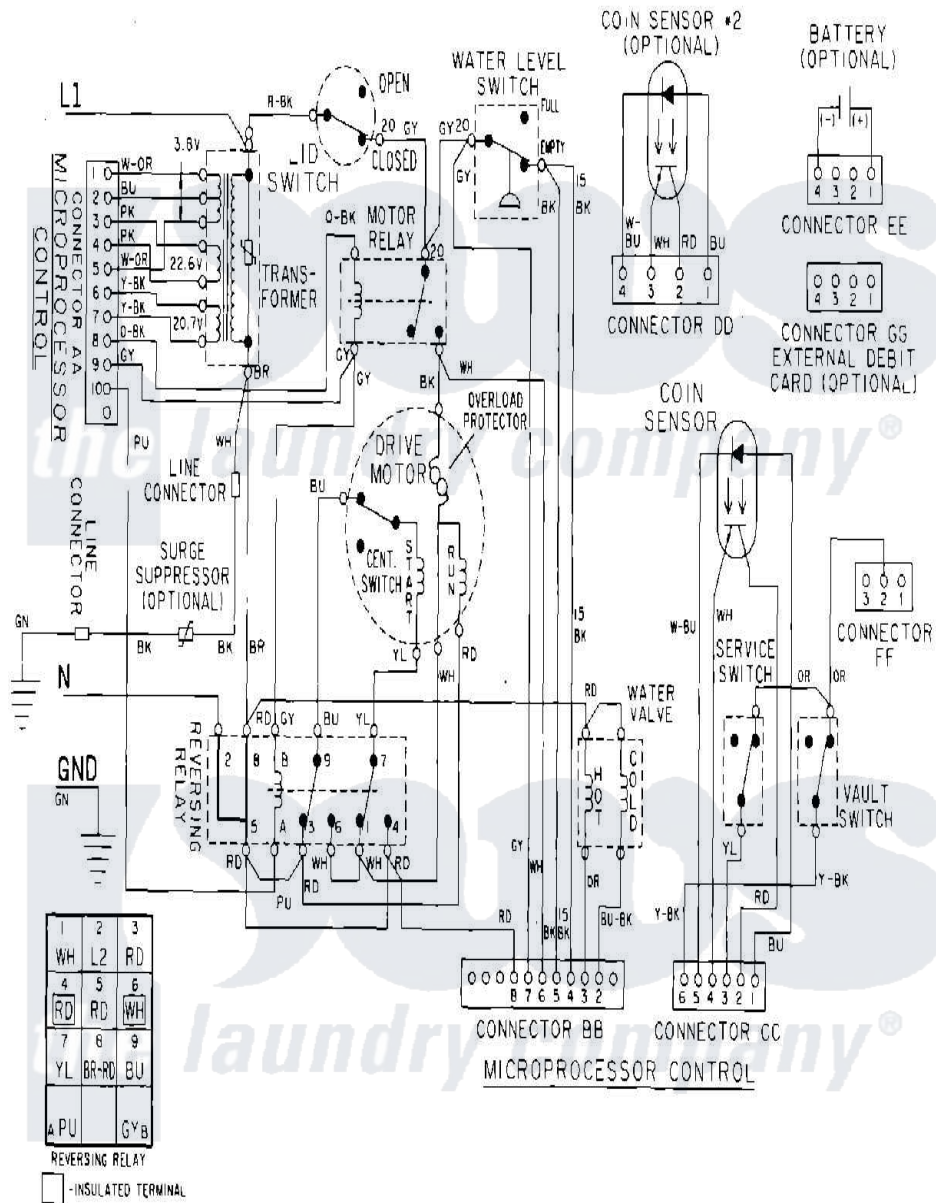

# Maytag MAT12PDAAL 11 - WIRING INFORMATION

Maytag [Commercial Maytag MAT12PDAAL Washer Parts](#) Parts Diagram 11 - WIRING INFORMATION  
 Click on the part number to view part

Item	Original Part Number	Replaced By	Status	Part Description
001	NLA		Not Available	WIRING INFORMATION