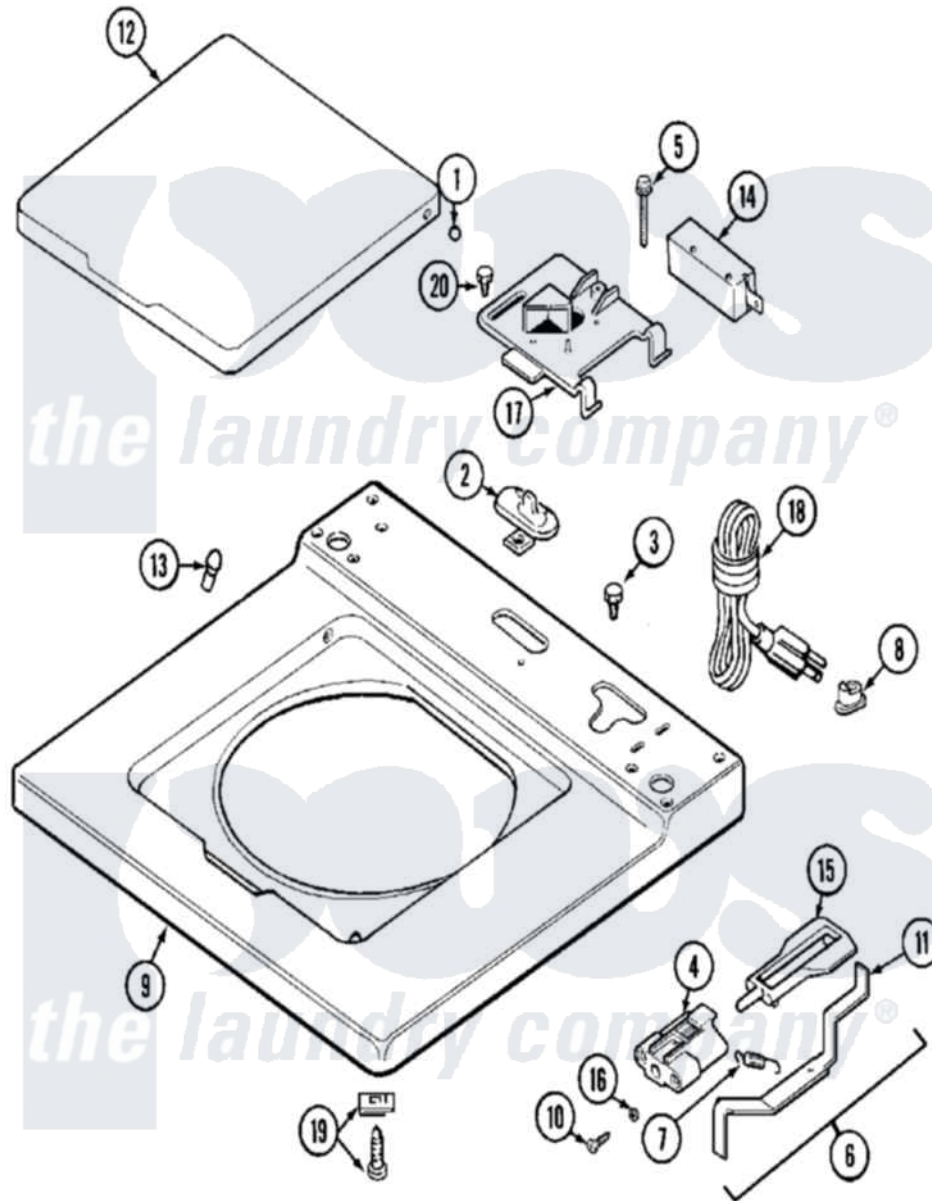

Maytag MAT12PDAAW 03 - TOP

Maytag [Commercial Maytag MAT12PDAAW Washer Parts](#) Parts Diagram 03 - TOP
 Click on the part number to view part

Item	Original Part Number	Replaced By	Status	Part Description
001	211726			Hinge, Ball Lid
002	207159	489355		Screw, 8 X 1/2
"	22001298			Cap, Top Cover
003	210186	3370225		Screw
004	NLA		Not Available	BRACKET, UNBALANCE---- NA
005	213501			Screw, No.6-20 X 1-1/8 Inch
006	22001681			Unbalance Lever Assembly
007	213720			Spring, Lid Switch
008	211881			Grommet, Cord Part Not Used- Gas Models Only
009	22001867	22001970		Cover Assembly, Top
"	NLA		Not Available	(ALM)
010	910182	25-7809		Screw, No.6-20 1/2 Flthd Torx
011	22001672			Lever, Unbalance
012	22001341			Lid W/Legend
"	22001342	22002656		Lid, With Legend

013	212716		Bumper, Lid
014	205415	279347	Switch-Lid
015	216255		Plunger, Lid Switch
016	211500		Washer, Bracket To Top Cover
017	22001678		Bracket, Switch And Fuse
018	22001642	22001345	Cord, Power
019	204445		Screw And Fastener Assembly
020	207159	489355	Screw, 8 X 1/2