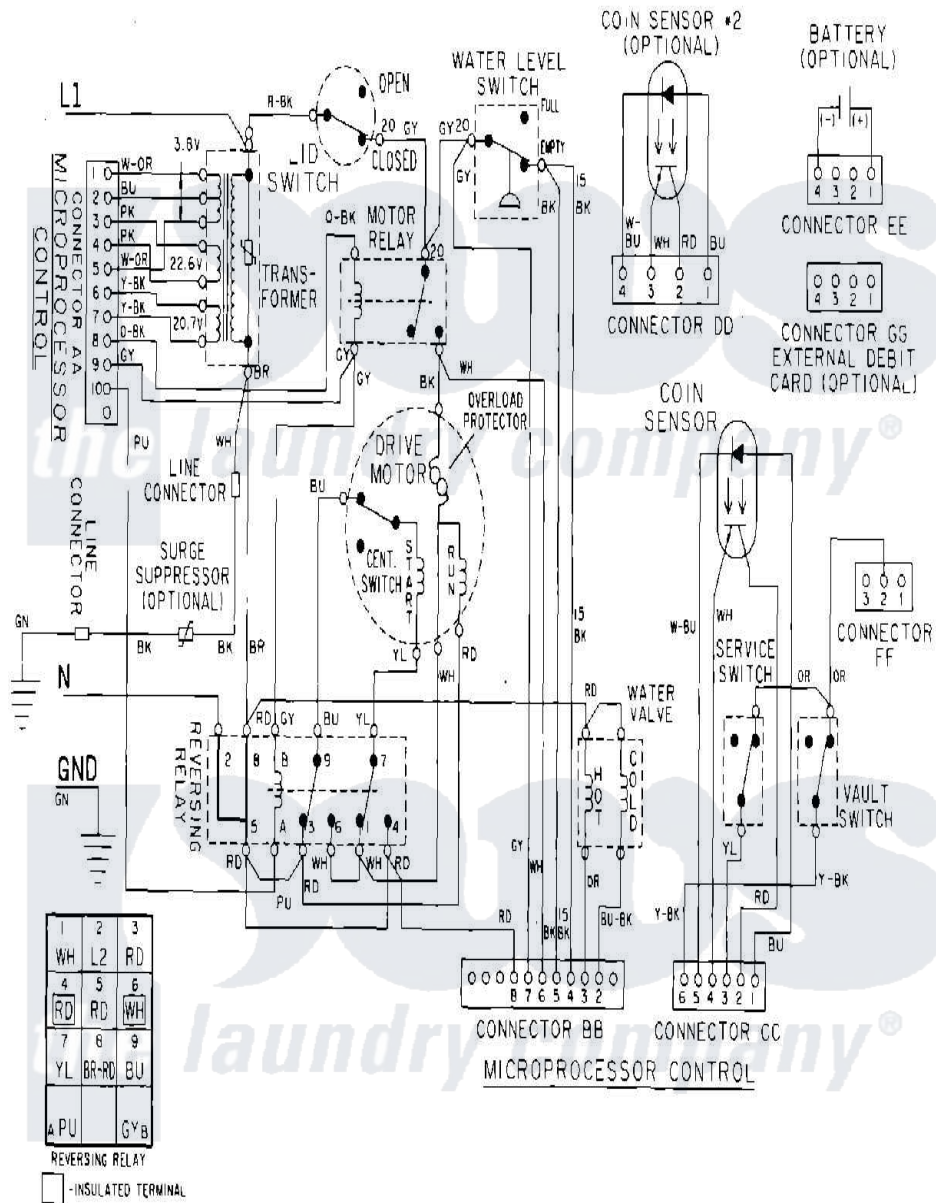

# Maytag MAT12PDAAW 11 - WIRING INFORMATION

Maytag Commercial Maytag MAT12PDAAW Washer Parts Parts Diagram 11 - WIRING INFORMATION  
 Click on the part number to view part

Item	Original Part Number	Replaced By	Status	Part Description
001	NLA		Not Available	WIRING INFORMATION