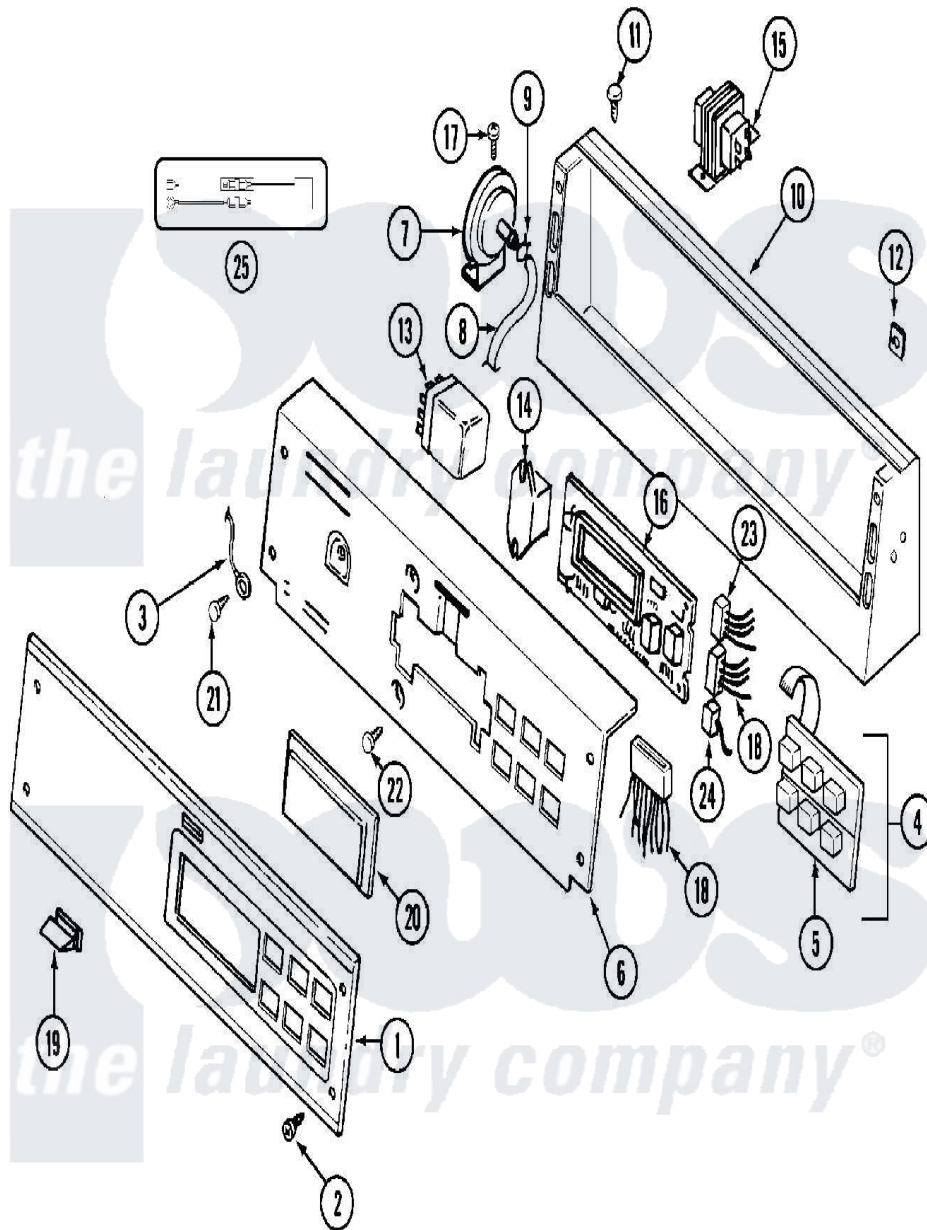

Maytag MAT12PDABW 01 - CONTROL PANEL

Maytag [Commercial Maytag MAT12PDABW Washer Parts](#) Parts Diagram 01 - CONTROL PANEL
 Click on the part number to view part

Item	Original Part Number	Replaced By	Status	Part Description
001	22001865			Panel, Control---S
002	215506			Screw, Control Panel Overlay
003	NLA		Not Available	WIRE, GROUND
004	206808	W10135389		Push Button And Switch Assembly
"	215526			Screw, Circuit Board
005	215517	W10131113		Push Button
006	22001513			Bracket, Back
"	NLA		Not Available	BRACKET, BACK (ALM)---NA
007	22001308			Switch, Water Level
008	22001617	22001619		Tube, Water Level Switch
009	410296	596669		Clamp, Manifold
010	206780			Control Cover Assembly
"	206780L	206780		Control Cover Assembly
011	212276	W10116760		Screw
012	215003			Fastener, Panel And Bracket
013	206421			Relay, Motor Reversing

014	206824	W10133335	Relay, Motor
"	22001866		Screw, Relay
015	207766		Transformer
"	Y313559		Screw
016	22001511	22002954	Deflector, Water
"	912077		Locknut, Reader Harness
"	NLA	Not Available	CIRCUIT BOARD ASSEMBLY
"	NLA	Not Available	KIT, BATTERY & SUPPORT
"	Y215513		Standoff, Circuit Board
017	211294	90767	Screw, 8A X 3/8 HeX Washer Head Tapping
018	314531		Connector, Edgeboard
"	NLA	Not Available	WIRE HARNESS, MAIN NLA
"	Y312953		Terminal, Edgeboard
019	214610		Bumper, Lid
020	33001208		Cover, Display
021	210186	3370225	Screw
022	215527	W10140652	Screw, 6-20 X 1/2
023	206799		Optic Switch Assembly
"	NLA	Not Available	CONNECTOR, EDGEBOARD- ---NA
024	208045		Harness, Wire Sensor Switch To Circuit Brd
"	22001361		Connector, Edgeboard
025	NLA	Not Available	SURGE SUPPRESSOR KIT