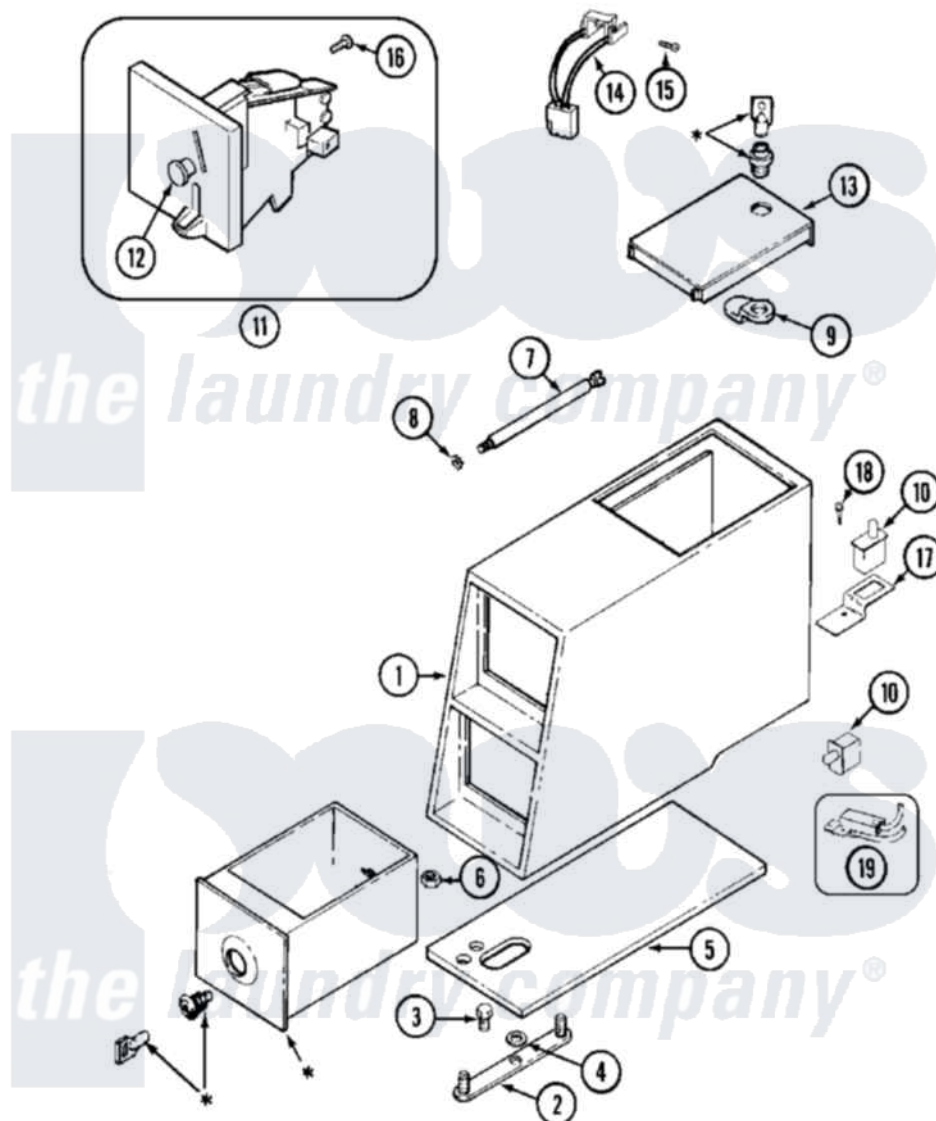

# Maytag MAT12PDABW 02 - CONTROL CENTER

\* CONTACT YOUR COMMERCIAL LAUNDRY DISTRIBUTOR

Maytag Commercial Maytag MAT12PDABW Washer Parts Parts Diagram 02 - CONTROL CENTER  
 Click on the part number to view part

Item	Original Part Number	Replaced By	Status	Part Description
001	<a href="#">22002480</a>			Vault, Coin PD Coin Drop Supplied By Dist.
"	22002481	<a href="#">22002480</a>		Vault, Coin PD Coin Drop Supplied By Dist.
002	22001810		Not Available	STRAP, MOUNTING
003	<a href="#">211294</a>	<a href="#">90767</a>		Screw, 8A X 3/8 HeX Washer Head Tapping
004	<a href="#">910309</a>			Washer, Mounting Strap
005	<a href="#">22001870</a>			Gasket, Coin Vault
"	<a href="#">22001874</a>			Gasket, Coin Vault
006	<a href="#">Y052740</a>	<a href="#">62739</a>		Nut, Lock
007	<a href="#">213035</a>			Bolt, Locking
008	<a href="#">910181</a>			Lockwasher, Terminal Block
009	NLA		Not Available	CAM, LOCKING
010	<a href="#">33001250</a>			Switch, Vault And Service Door
"	912012	<a href="#">3400409</a>		Screw
011	22001873	<a href="#">22004112</a>		Coin Drop Greenwald Us.25

"	<a href="#">22001875</a>		Coin Drop Assembly-Dual
"	<a href="#">22002144</a>		Single Faceplate
012	<a href="#">216200</a>		Face Plate Return Button
013	22001910	<a href="#">22003679</a>	Timer Access Door Assembly
"	22001911	<a href="#">22003692</a>	Timer Access Door Assembly
014	<a href="#">206799</a>		Optic Switch Assembly
015	<a href="#">314665</a>		Screw, Switch Assembly
016	<a href="#">216068</a>		Screw, Coin Drop
017	<a href="#">22001404</a>		Bracket, Service Switch
018	212276	<a href="#">W10116760</a>	Screw
019	<a href="#">208045</a>		Harness, Wire Sensor Switch To Circuit Brd