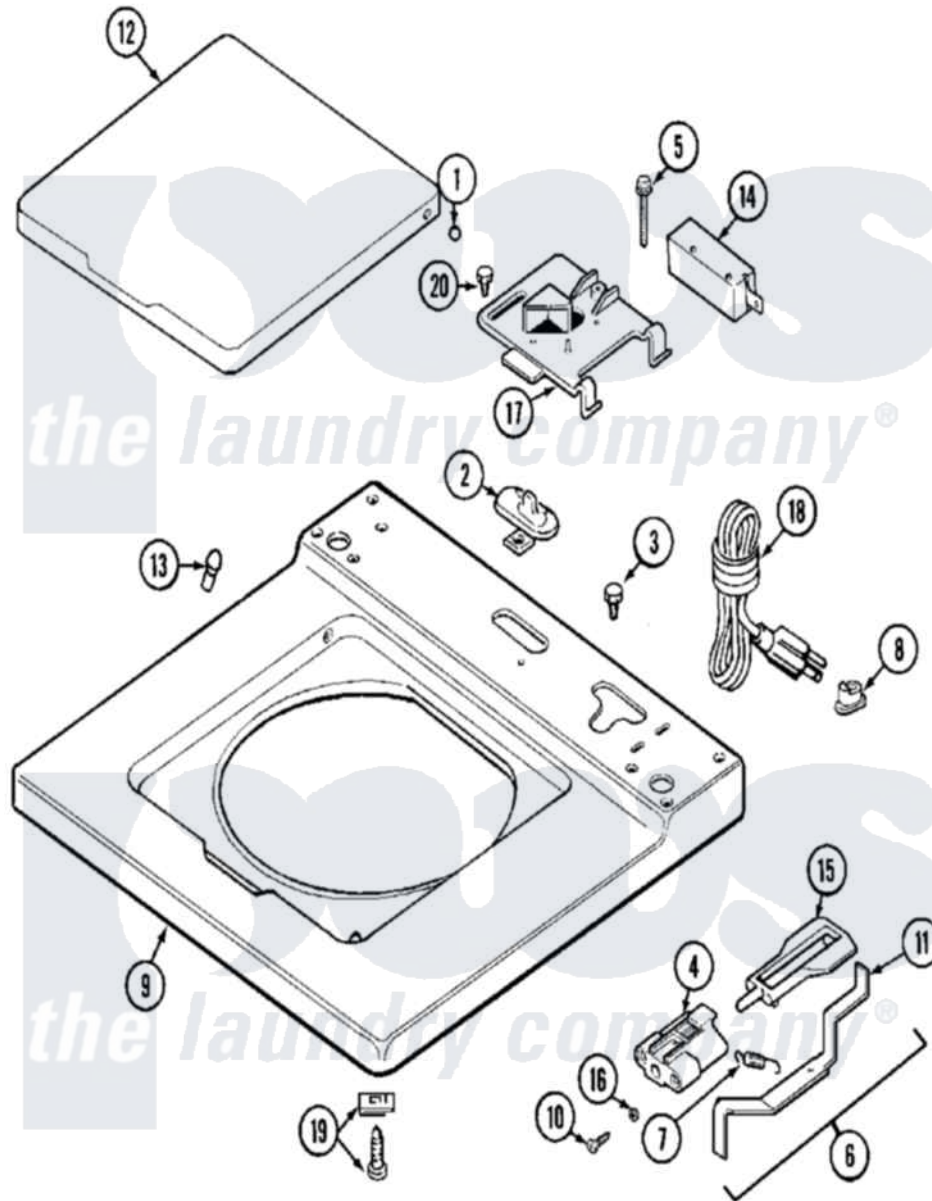

Maytag MAT12PDABW 03 - TOP

Maytag [Commercial Maytag MAT12PDABW Washer Parts](#) Parts Diagram 03 - TOP
 Click on the part number to view part

Item	Original Part Number	Replaced By	Status	Part Description
001	211726			Hinge, Ball Lid
002	207159	489355		Screw, 8 X 1/2
"	22001298			Cap, Top Cover
003	210186	3370225		Screw
004	NLA		Not Available	BRACKET, UNBALANCE---- NA
005	213501			Screw, No.6-20 X 1-1/8 Inch
006	22001681			Unbalance Lever Assembly
007	213720			Spring, Lid Switch
008	211881			Grommet, Cord Part Not Used- Gas Models Only
009	22001867	22001970		Cover Assembly, Top
"	NLA		Not Available	(ALM)
010	910182	25-7809		Screw, No.6-20 1/2 Flthd Torx
011	22001672			Lever, Unbalance
012	22001341			Lid W/Legend
"	22001342	22002656		Lid, With Legend

013	212716		Bumper, Lid
014	205415	279347	Switch-Lid
015	216255		Plunger, Lid Switch
016	211500		Washer, Bracket To Top Cover
017	22001678		Bracket, Switch And Fuse
018	22001642	22001345	Cord, Power
019	204445		Screw And Fastener Assembly
020	207159	489355	Screw, 8 X 1/2