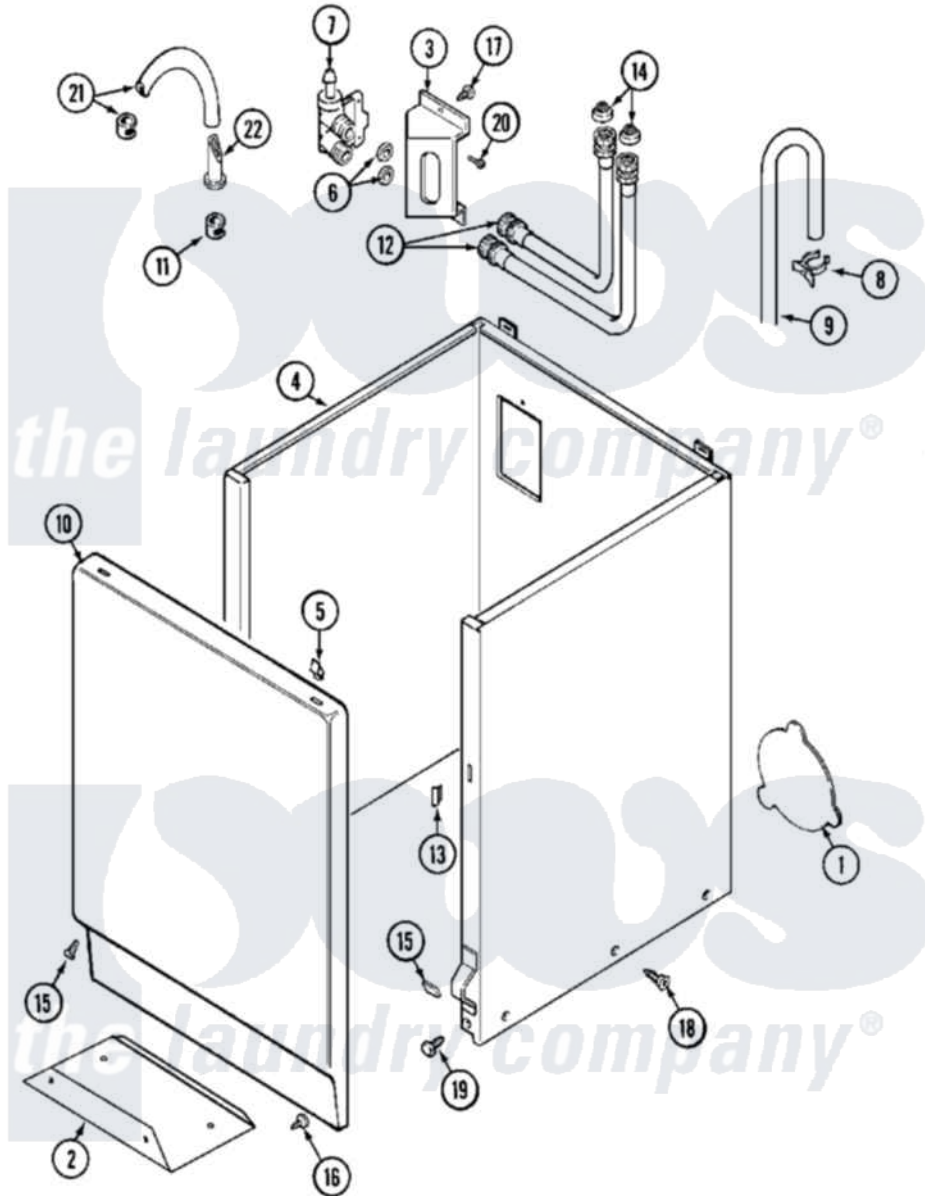

Maytag MAT12PDABW 04 - CABINET

Maytag [Commercial Maytag MAT12PDABW Washer Parts](#) Parts Diagram 04 - CABINET
 Click on the part number to view part

Item	Original Part Number	Replaced By	Status	Part Description
001	211294	90767		Screw, 8A X 3/8 HeX Washer Head Tapping
"	212985	22002924		Plate, Access
"	NLA		Not Available	PLATE, ACCESS
002	213846			Guard, Belt
003	214812	22002361		Bracket, Water Valve
"	22003217	3370225		Screw
004	NLA		Not Available	CABINET (WHT)
005	22001650			Fastener, Spring
006	Y013783			Washer, Inlet Hose
007	205161	489503		Clamp
"	214337	96160		Screen
"	22001604			Valve, Water 120V 60Hz
008	22001815	22002765		Clip, Hose
009	22001816			Hose, Drain
"	22002700	22003410		Hose, Drain
"	22002701	22003814		Retainer, Drain Hose

010	22001803		Not Available	PANEL, FRONT (WHT)
"	22001804	22002653		Panel, Front
011	205161	489503		Clamp
012	205828	202860		Inlet Hose Assembly
013	214376	22002331		Spacer, Front Panel
014	200961	12001413		Strainer And Washer Kit
015	213325			Clip, Retaining
"	22001496			Front Panel Fastener And Screw
016	211294	90767		Screw, 8A X 3/8 HeX Washer Head Tapping
017	212276	W10116760		Screw
018	213007			Xfor Cabinet See Cabinet, Back
019	213121	3400111		Screw, 12-14 X 5/8
"	213122	27001200		Screw
020	Y313561			Screw---NA
021	22001608	22001954		Injector Hose And Clamp Kit
022	22001900			Preventer, Back Flow