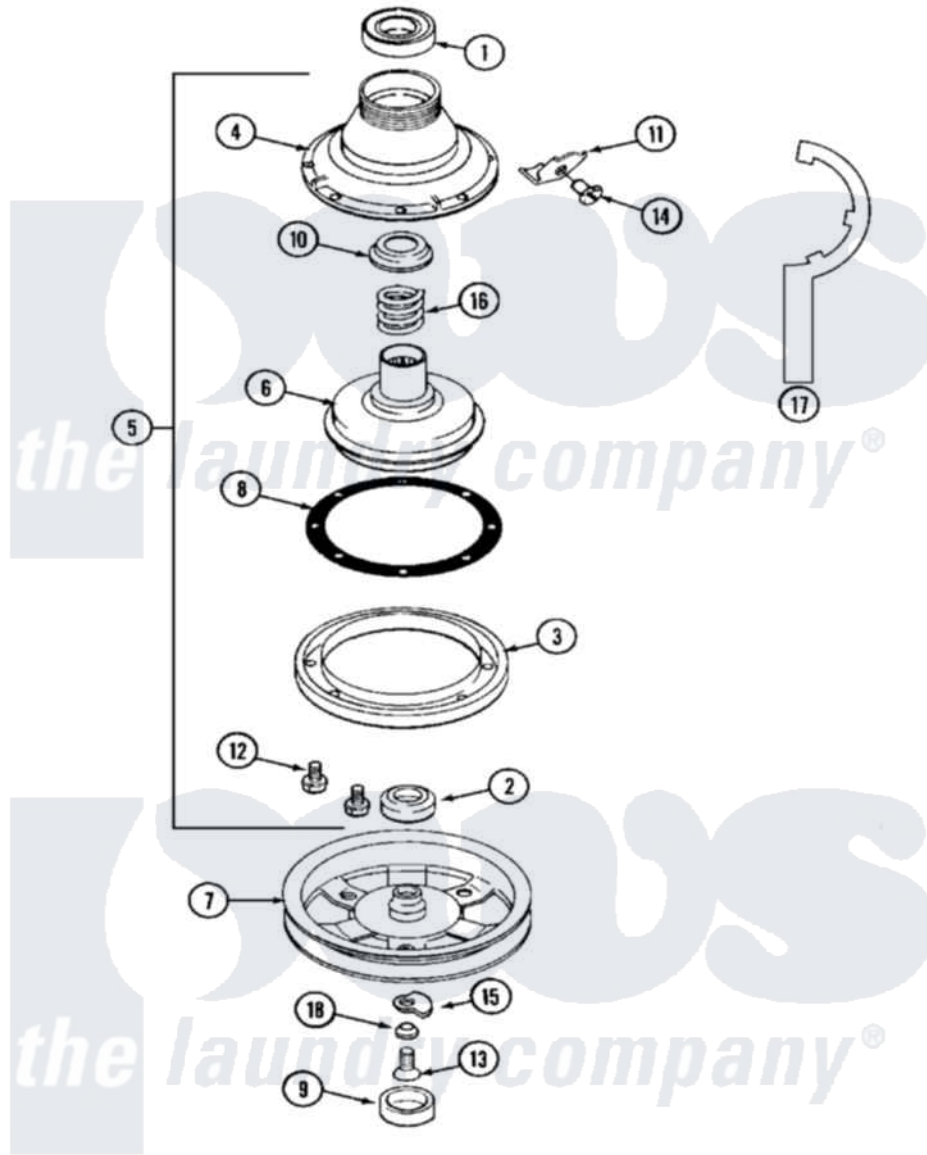

Maytag MAT12PDABW 08 - CLUTCH & BRAKE

Maytag Commercial Maytag MAT12PDABW Washer Parts Parts Diagram 08 - CLUTCH & BRAKE
 Click on the part number to view part

Item	Original Part Number	Replaced By	Status	Part Description
001	Y200720	22003441		Bearing, Rear
002	200835			Bearing, Brake Rotor
003	211043	6-2011900		Brake Asse
004	211045	6-2011900		Brake Asse
005	201190	6-2011900		Brake Asse
006	201126	6-2011900		Brake Asse
007	211059	6-2301530		Pulley
"	22002431	6-2301550		Pulley Assembly
"	22002432			Pulley Assembly
008	211042	6-2011900		Brake Asse
009	22002428			Cover, Dust
"	NLA		Not Available	CAP, OIL RETAINER
010	211039	6-2011900		Brake Asse
011	213325			Clip, Retaining
012	211000			SCREW, BRAKE DRUM (HEX HEAD)
013	211375	681582		Screw

014	213326		Bolt, Sems Retaining Clip
015	211089		Lug, Stop Pulley
016	211041	6-2011900	Brake Asse
017	Y038315	038315	Tool
018	211090	22003555	Washer, Stop Lug