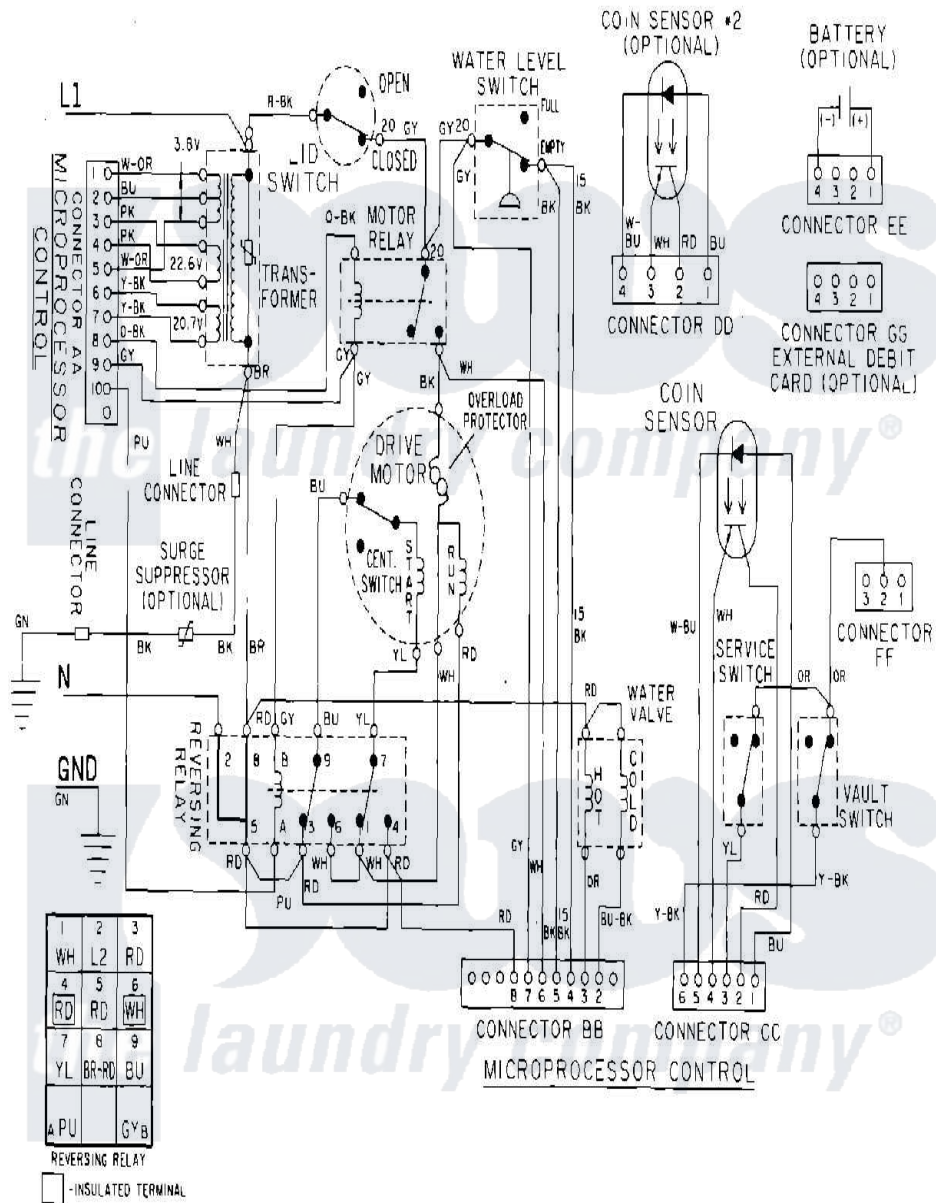

Maytag MAT12PDABW 11 - WIRING INFORMATION

Maytag Commercial Maytag MAT12PDABW Washer Parts Parts Diagram 11 - WIRING INFORMATION
 Click on the part number to view part

Item	Original Part Number	Replaced By	Status	Part Description
001	NLA		Not Available	WIRING INFORMATION