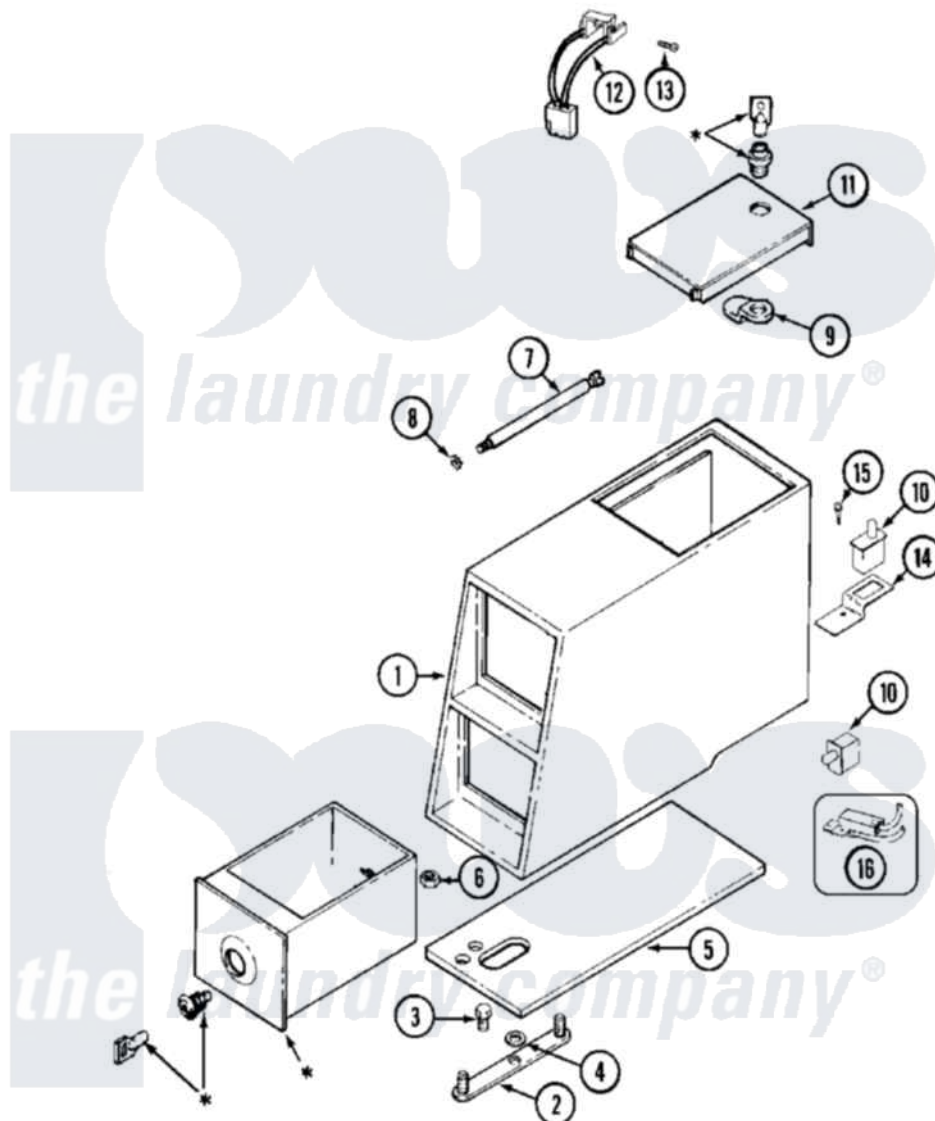

# Maytag MAT12PDAGW 02 - CONTROL CENTER (MAT12PDAG/PDEG)

\* CONTACT YOUR COMMERCIAL LAUNDRY DISTRIBUTOR

Maytag [Commercial Maytag MAT12PDAGW Washer Parts](#) Parts Diagram 02 - CONTROL CENTER  
(MAT12PDAG/PDEG)

[Click on the part number to view part](#)

Item	Original Part Number	Replaced By	Status	Part Description
001	<a href="#">22002480</a>			Vault, Coin PD Coin Drop Supplied By Dist.
002	22001810		Not Available	STRAP, MOUNTING
003	<a href="#">211294</a>	<a href="#">90767</a>		Screw, 8A X 3/8 HeX Washer Head Tapping
004	<a href="#">910309</a>			Washer, Mounting Strap
005	<a href="#">22001870</a>			Gasket, Coin Vault
006	<a href="#">Y052740</a>	<a href="#">62739</a>		Nut, Lock
007	<a href="#">211605</a>			Bezel, Timer Dial
"	<a href="#">213035</a>			Bolt, Locking
008	<a href="#">910181</a>			Lockwasher, Terminal Block
009	NLA		Not Available	CAM, LOCKING
010	<a href="#">22002536</a>			Switch, Sensor
"	<a href="#">33001250</a>			Switch, Vault And Service Door
"	912012	<a href="#">3400409</a>		Screw
011	22001910	<a href="#">22003679</a>		Timer Access Door Assembly