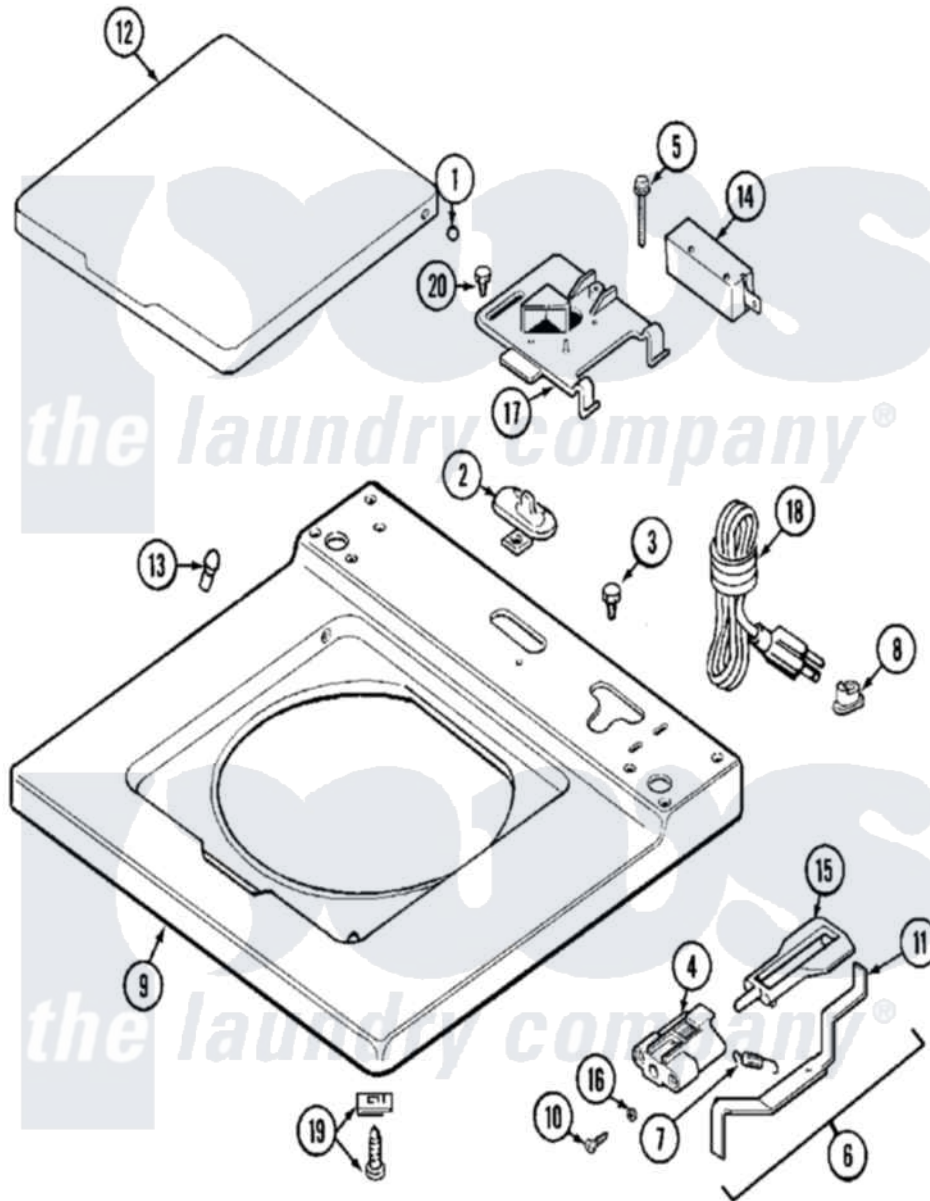

# Maytag MAT12PDAGW 03 - TOP (MAT12PDAG/PDEG/PSAG)

Maytag Commercial Maytag MAT12PDAGW Washer Parts Parts Diagram 03 - TOP (MAT12PDAG/PDEG/PSAG)  
 Click on the part number to view part

Item	Original Part Number	Replaced By	Status	Part Description
001	<a href="#">211726</a>			Hinge, Ball Lid
002	207159	<a href="#">489355</a>		Screw, 8 X 1/2
"	<a href="#">22001298</a>			Cap, Top Cover
003	210186	<a href="#">3370225</a>		Screw
004	NLA		Not Available	BRACKET, UNBALANCE----NA
005	<a href="#">213501</a>			Screw, No.6-20 X 1-1/8 Inch
006	<a href="#">22001681</a>			Unbalance Lever Assembly
007	<a href="#">213720</a>			Spring, Lid Switch
008	<a href="#">216183</a>			Grommet, Cord Export
"	22002532	<a href="#">216183</a>		Grommet, Cord Export
009	216423	<a href="#">3370225</a>		Screw
"	22001867	<a href="#">22001970</a>		Cover Assembly, Top
"	<a href="#">22001920</a>			Fuse
"	22001921	<a href="#">10091101</a>		Block-Fuse
"	<a href="#">22001970</a>			Cover Assembly, Top
"	<a href="#">22002142</a>			Cover Assembly, Top --NA

"	NLA		Not Available	COVER, TOP (WHT)
010	910182	<a href="#">25-7809</a>		Screw, No.6-20 1/2 Flthd Torx
011	<a href="#">22001672</a>			Lever, Unbalance
012	<a href="#">22001341</a>			Lid W/Legend
013	<a href="#">212716</a>			Bumper, Lid
014	<a href="#">22001362</a>			Switch, Lid
"	<a href="#">22002152</a>			Wire, Jumper
015	<a href="#">216255</a>			Plunger, Lid Switch
016	<a href="#">211500</a>			Washer, Bracket To Top Cover
017	<a href="#">22001678</a>			Bracket, Switch And Fuse
018	208569		Not Available	CORD, POWER
"	22001351		Not Available	CORD, POWER
019	<a href="#">204445</a>			Screw And Fastener Assembly
020	207159	<a href="#">489355</a>		Screw, 8 X 1/2