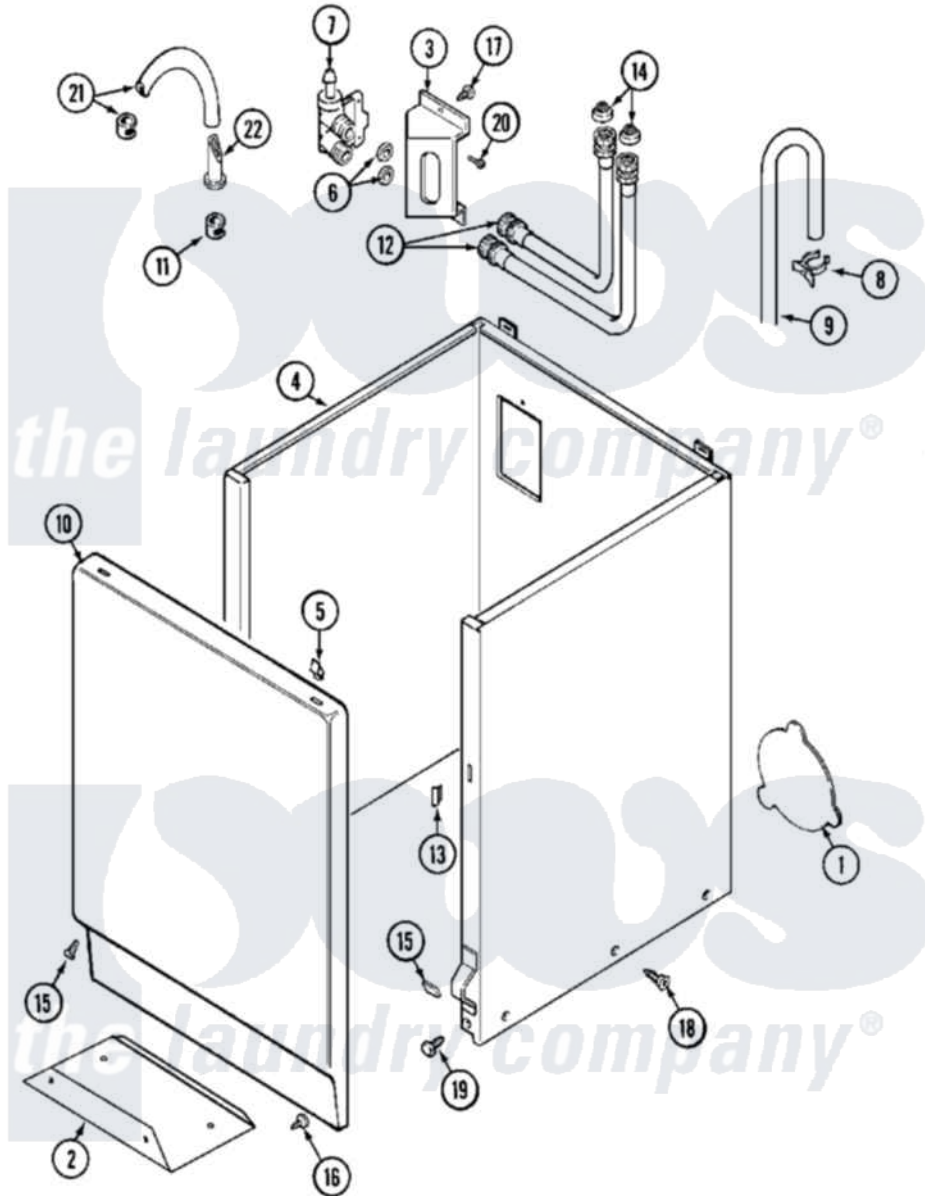

Maytag MAT12PDAGW 04 - CABINET (MAT12PDAG/PDEG/PSAG)

Maytag [Commercial Maytag MAT12PDAGW Washer Parts](#) Parts Diagram 04 - CABINET (MAT12PDAG/PDEG/PSAG)
 Click on the part number to view part

Item	Original Part Number	Replaced By	Status	Part Description
001	211294	90767		Screw, 8A X 3/8 HeX Washer Head Tapping
"	212985	22002924		Plate, Access
"	NLA		Not Available	PLATE, ACCESS
002	213846			Guard, Belt
003	214812	22002361		Bracket, Water Valve
"	22003217	3370225		Screw
004	22001995			Screw Note: Screw, Tumbler Front And Shroud
"	22002381			V-Bracket
"	22002382			Fastener, V-Bracket
"	NLA		Not Available	CABINET (WHT)
005	22001650			Fastener, Spring
006	Y013783			Washer, Inlet Hose
007	205161	489503		Clamp
"	214337	96160		Screen
"	22001604			Valve, Water 120V 60Hz

008	22001815	22002765	Clip, Hose
009	22001816		Hose, Drain
"	22002700	22003410	Hose, Drain
"	22002701	22003814	Retainer, Drain Hose
010	22001803	Not Available	PANEL, FRONT (WHT)
"	33001268	Not Available	PAD, DOOR
011	205161	489503	Clamp
012	208100	76313	Hosefill
013	214376	22002331	Spacer, Front Panel
014	200961	12001413	Strainer And Washer Kit
015	213325		Clip, Retaining
"	22001496		Front Panel Fastener And Screw
016	211294	90767	Screw, 8A X 3/8 HeX Washer Head Tapping
017	212276	W10116760	Screw
018	213007		Xfor Cabinet See Cabinet, Back
019	213121	3400111	Screw, 12-14 X 5/8
"	213122	27001200	Screw
020	Y313561		Screw---NA
021	22001608	22001954	Injector Hose And Clamp Kit
022	22001900		Preventer, Back Flow