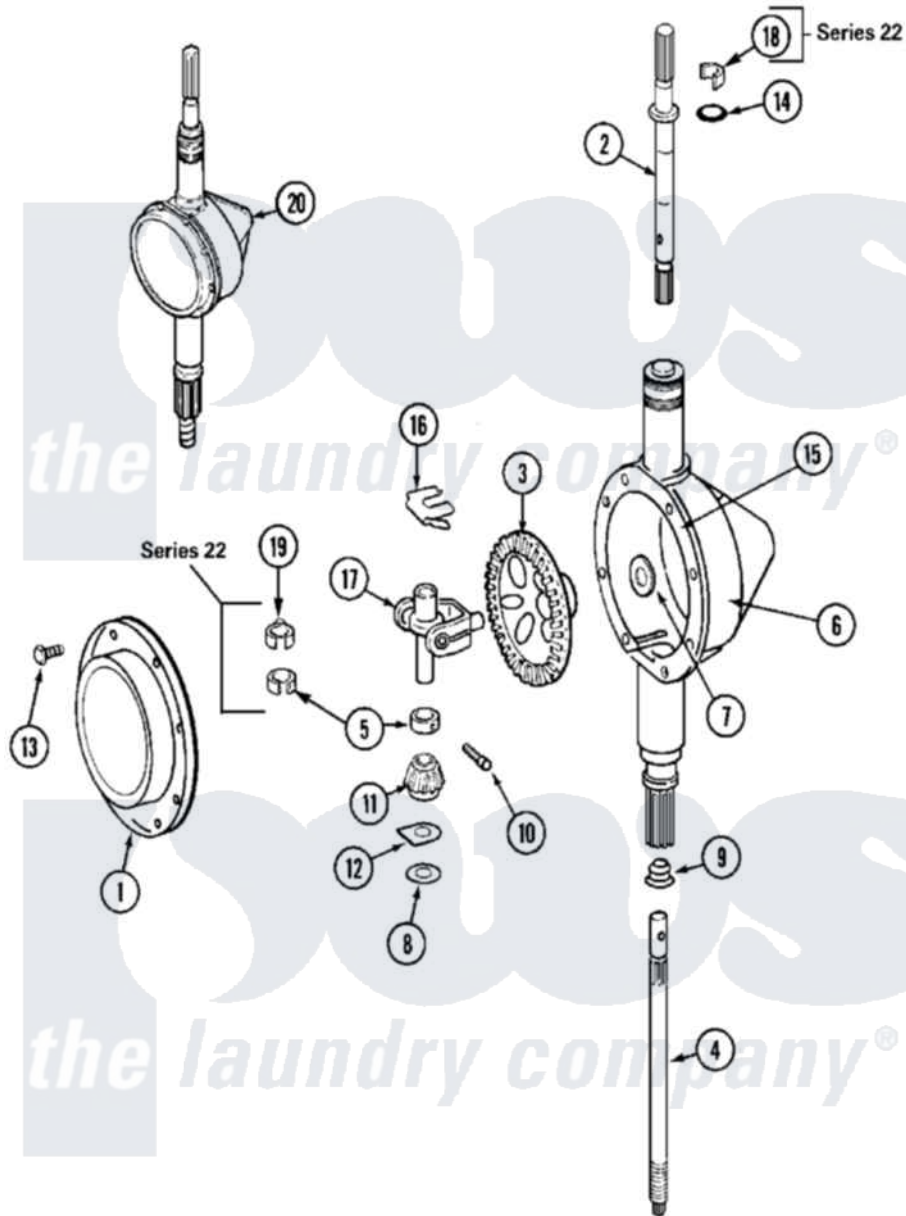

Maytag MAT12PDAGW 07 - TRANSMISSION (MAT12PDAG/PDEG/PSAG)

Maytag Commercial Maytag MAT12PDAGW Washer Parts Diagram 07 - TRANSMISSION
(MAT12PDAG/PDEG/PSAG)

[Click on the part number to view part](#)

Item	Original Part Number	Replaced By	Status	Part Description
001	206628			Cover, Transmission
002	207153	6-2097820		Kit- Shaft
"	22002415	6-2168983		Shaft- Agi
003	206713	6-2067130		Gear- Beve
004	22002343	6-2300060		Shaft- Cen
"	NLA		Not Available	SHAFT, CENTER
005	215415		Not Available	COLLAR, LOWER
"	22002353			Collar, Center Shaft
006	206625	6-2097790		Transmison
"	22002537			Housing, Transmission
"	Y056080	6-0560800		Oil
007	215394			Washer, Bevel Gear
008	211483	6-2114830		Washer- SP
009	206602	207843		Lip Seal Repair Kit
010	W10124350		Not Available	NOT REQUIRED PART OR SEE NOTE

"	Y206629		Pin, Collar
011	215401	W10221114	Pinion
012	215395		Plate, Clutch
013	215417	Not Available	SCREW, TRANSMISSION COVER
014	210690		Seal, Rubber
"	22002417		O-Ring Agitator Shaft
015	Y058700	675652	Adhesive
016	215581		Spring, Agitator Shaft
"	W10124350	Not Available	NOT REQUIRED PART OR SEE NOTE
017	206685	6-2066850	Yoke
018	22002340		Collar, Agitator Shaft
019	22002341		Collar, Lower Plastic Keeper
020	206708	6-2097790	Transmison
"	22002127	6-2097790	Transmison