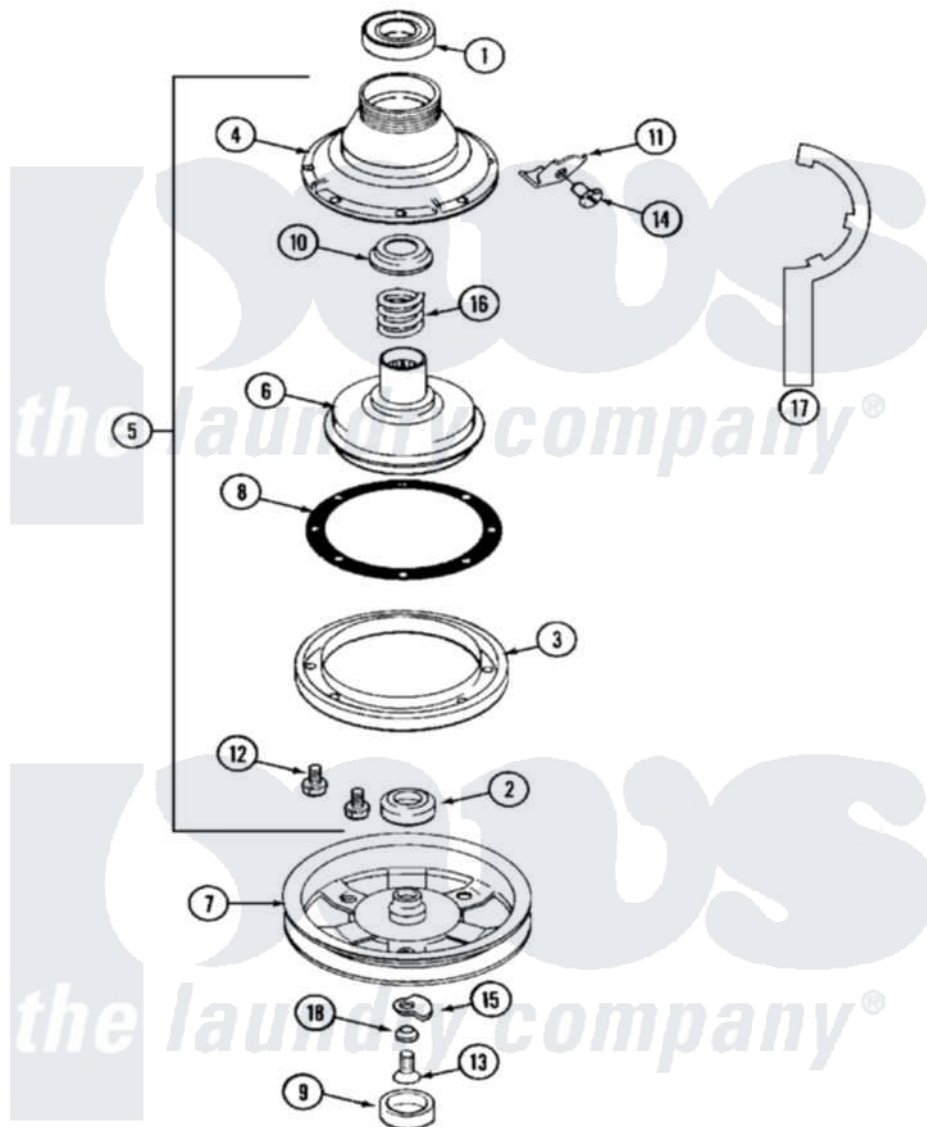

**Maytag MAT12PDAGW 08 - CLUTCH & BRAKE
(MAT12PDAG/PDEG/PSAG)**

Maytag [Commercial Maytag MAT12PDAGW Washer Parts](#) Parts Diagram 08 - CLUTCH & BRAKE
(MAT12PDAG/PDEG/PSAG)
Click on the part number to view part

Item	Original Part Number	Replaced By	Status	Part Description
001	Y200720	22003441		Bearing, Rear
002	200835			Bearing, Brake Rotor
003	211043	6-2011900		Brake Asse
004	211045	6-2011900		Brake Asse
005	201190	6-2011900		Brake Asse
006	201126	6-2011900		Brake Asse
007	22001441	22002432		Pulley Assembly
"	22002432			Pulley Assembly
008	211042	6-2011900		Brake Asse
009	22002428			Cover, Dust
"	NLA		Not Available	CAP, OIL RETAINER
010	211039	6-2011900		Brake Asse
011	213325			Clip, Retaining
012	211000			SCREW, BRAKE DRUM (HEX HEAD)

013	211375	681582	Screw
014	213326		Bolt, Sems Retaining Clip
015	211089		Lug, Stop Pulley
016	211041	6-2011900	Brake Asse
017	Y038315	038315	Tool
018	211090	22003555	Washer, Stop Lug