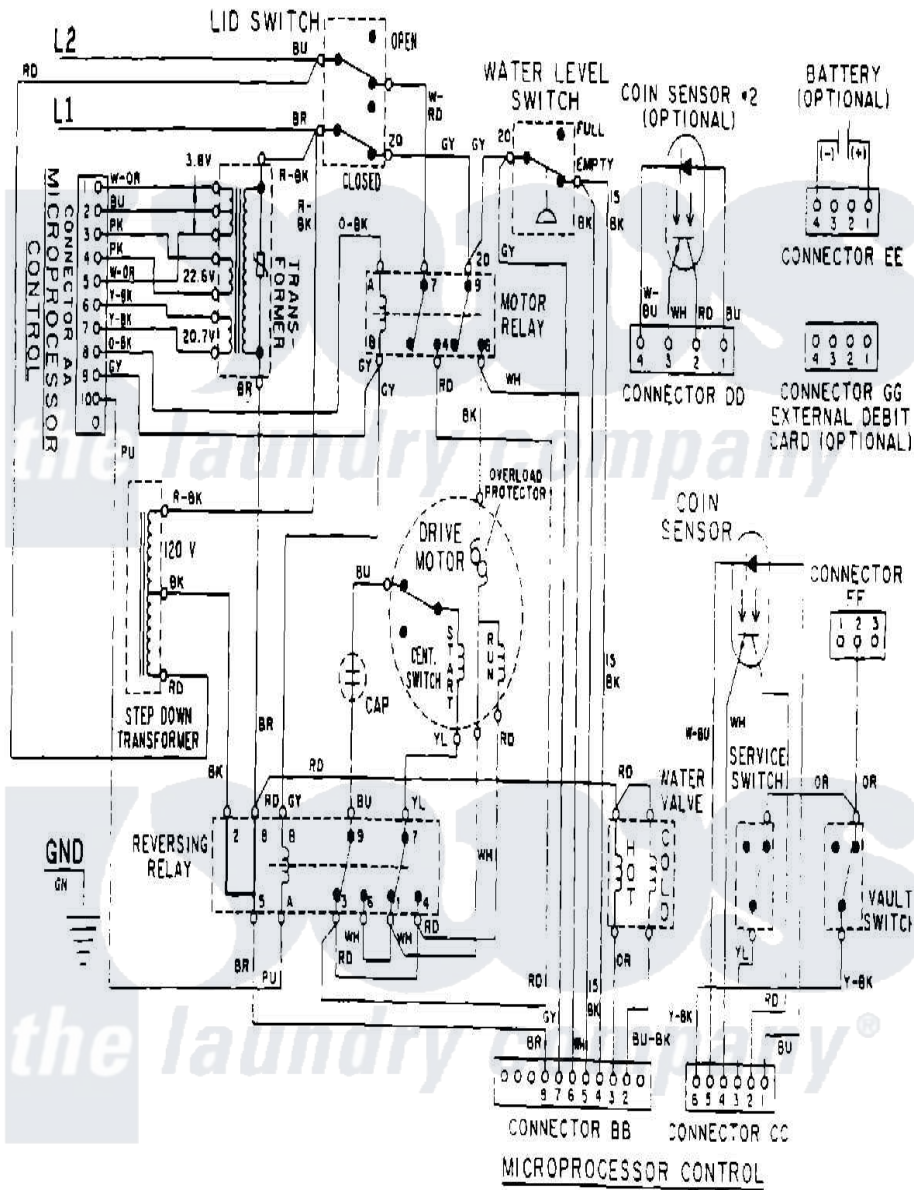

# Maytag MAT12PDAGW 09 - WIRING INFORMATION (MAT12PDAGW)

Maytag [Commercial Maytag MAT12PDAGW Washer Parts](#) Parts Diagram 09 - WIRING INFORMATION (MAT12PDAGW)

[Click on the part number to view part](#)

Item	Original Part Number	Replaced By	Status	Part Description
001	NLA		Not Available	WIRING INFORMATION