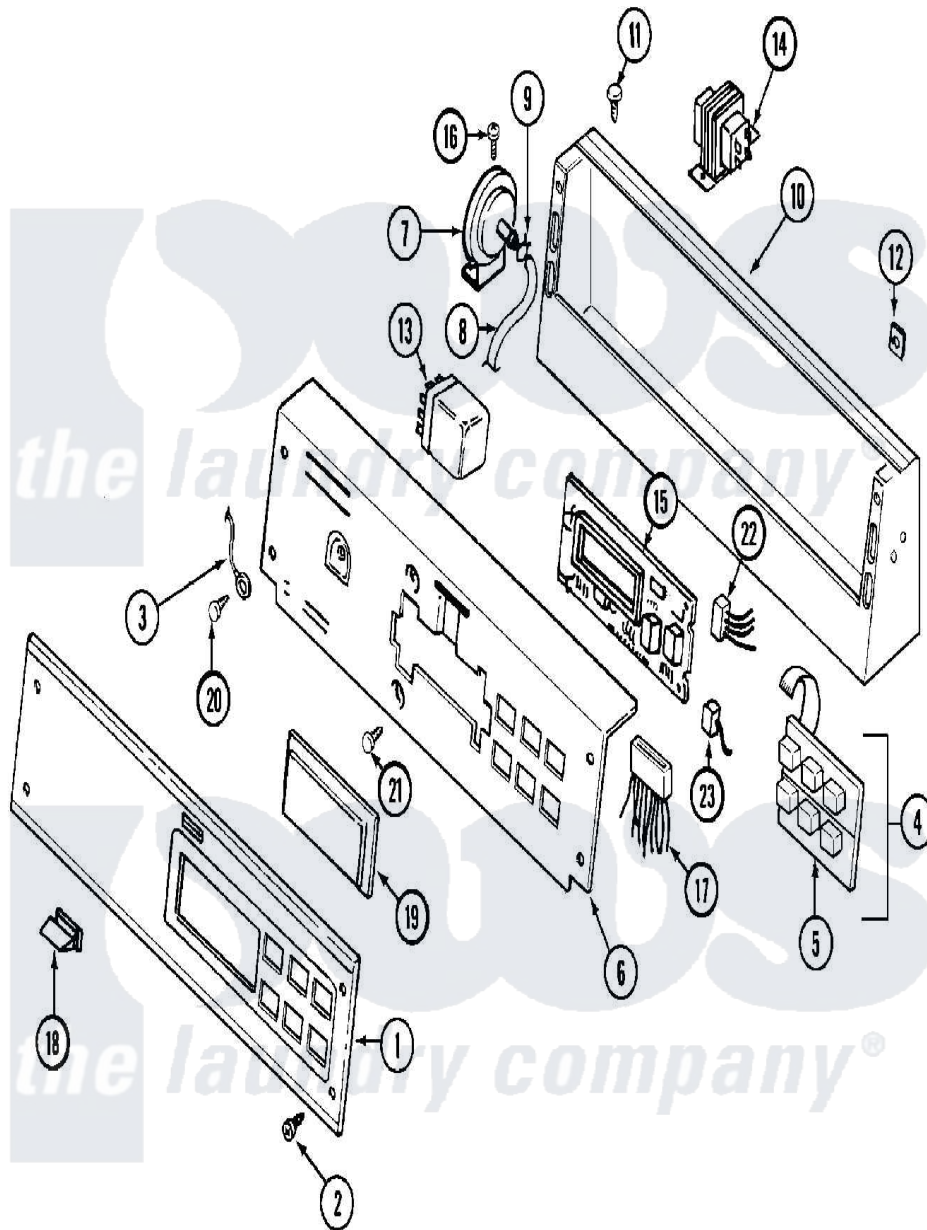

Maytag MAT12PDBAL 01 - CONTROL PANEL

Maytag [Commercial Maytag MAT12PDBAL Washer Parts](#) Parts Diagram 01 - CONTROL PANEL
 Click on the part number to view part

Item	Original Part Number	Replaced By	Status	Part Description
001	22001958	22004305		Facia, Pd/Ps
002	215506			Screw, Control Panel Overlay
003	22001959			Wire, Ground
004	206808	W10135389		Push Button And Switch Assembly
"	215526			Screw, Circuit Board
005	215517	W10131113		Push Button
006	206780			Control Cover Assembly
"	22001964	22002904		Bracket, Back
007	22001308			Switch, Water Level
008	22001619			Tube, Water Level Switch
009	410296	596669		Clamp, Manifold
010	206780			Control Cover Assembly
"	206780L	206780		Control Cover Assembly
"	22003091			Console
"	22003092			Console
011	212276	W10116760		Screw

012	215003		Fastener, Panel And Bracket
013	206421		Relay, Motor Reversing
"	206824	W10133335	Relay, Motor
014	211294	90767	Screw, 8A X 3/8 HeX Washer Head Tapping
"	22001960		Transformer
"	Y313559		Screw
015	22001511	22002954	Deflector, Water
"	22001955	22004222	Commercial D.C. Control Board
"	33001204		Stand-Off, Ccontrol Board
"	912077		Locknut, Reader Harness
"	NLA	Not Available	KIT, BATTERY & SUPPORT
016	211294	90767	Screw, 8A X 3/8 HeX Washer Head Tapping
017	22001963		Wire Harness, Main
"	22002699	902577	Capacitor, Thermostat
"	22002986		Wire Harness, Main
"	314531		Connector, Edgeboard
"	Y312953		Terminal, Edgeboard
018	214610		Bumper, Lid
019	22001962	W10131114	Cover, Display
020	210186	3370225	Screw
021	215527	W10140652	Screw, 6-20 X 1/2
022	22001965		Optic Switch Assembly
"	NLA	Not Available	CONNECTOR, EDGEBOARD- ---NA
023	22001361		Connector, Edgeboard
"	22001966		Harness, Sensor Switch