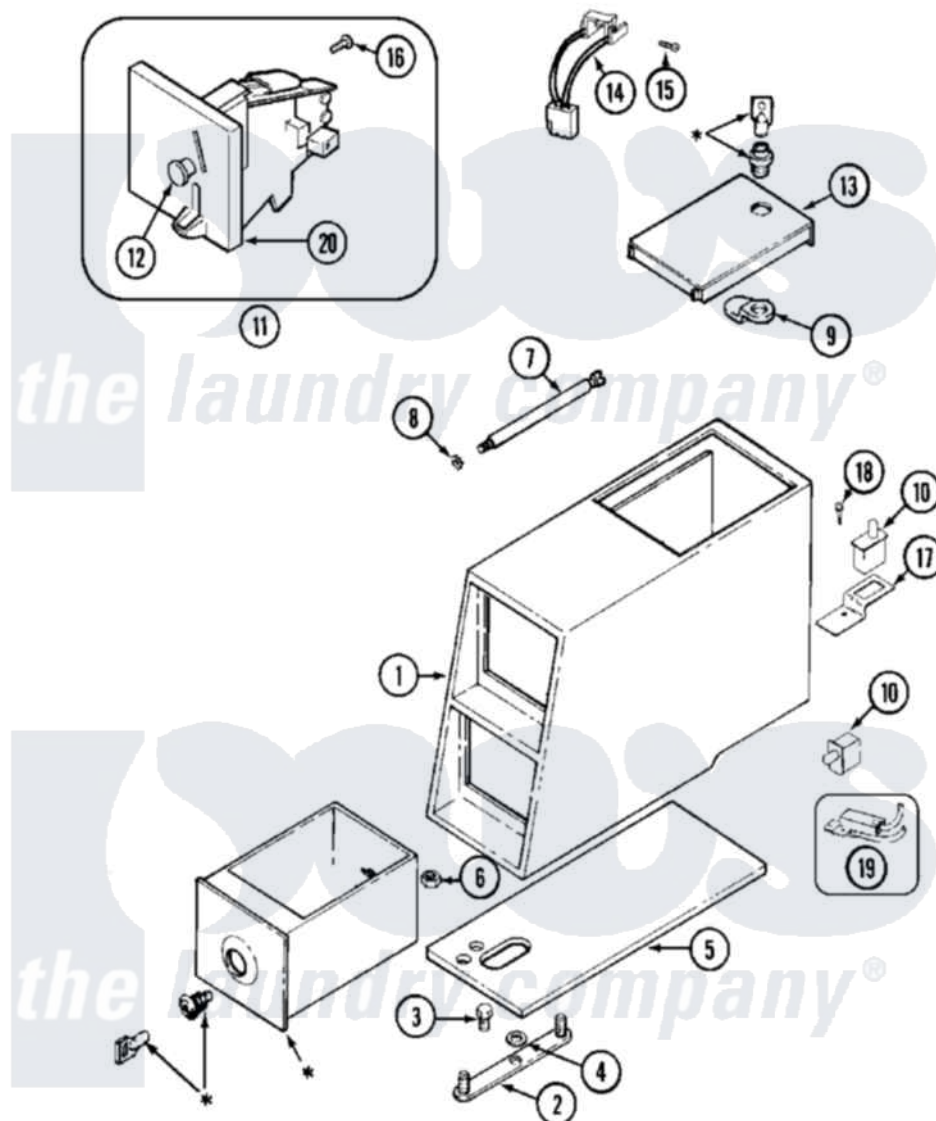

# Maytag MAT12PDBAL 02 - CONTROL CENTER

\* CONTACT YOUR COMMERCIAL LAUNDRY DISTRIBUTOR

Maytag [Commercial Maytag MAT12PDBAL Washer Parts](#) Parts Diagram 02 - CONTROL CENTER  
 Click on the part number to view part

Item	Original Part Number	Replaced By	Status	Part Description
001	<a href="#">22002480</a>			Vault, Coin PD Coin Drop Supplied By Dist.
"	22002481	<a href="#">22002480</a>		Vault, Coin PD Coin Drop Supplied By Dist.
002	22001810		Not Available	STRAP, MOUNTING
003	<a href="#">211294</a>	<a href="#">90767</a>		Screw, 8A X 3/8 HeX Washer Head Tapping
004	<a href="#">910309</a>			Washer, Mounting Strap
005	<a href="#">22001870</a>			Gasket, Coin Vault
"	<a href="#">22001874</a>			Gasket, Coin Vault
006	<a href="#">Y052740</a>	<a href="#">62739</a>		Nut, Lock
007	<a href="#">213035</a>			Bolt, Locking
008	<a href="#">910181</a>			Lockwasher, Terminal Block
009	NLA		Not Available	CAM, LOCKING
010	<a href="#">33001250</a>			Switch, Vault And Service Door
"	912012	<a href="#">3400409</a>		Screw
011	22001873	<a href="#">22004112</a>		Coin Drop Greenwald Us.25

"	<a href="#">22001875</a>		Coin Drop Assembly-Dual
"	<a href="#">22002144</a>		Single Faceplate
"	22002535	<a href="#">W10133245</a>	Dual Coin Drop Assembly
"	<a href="#">22003815</a>		Dual Faceplate
"	<a href="#">22004112</a>		Coin Drop Greenwald Us.25
012	<a href="#">216200</a>		Face Plate Return Button
013	22001910	<a href="#">22003679</a>	Timer Access Door Assembly
"	22001911	<a href="#">22003692</a>	Timer Access Door Assembly
014	<a href="#">22001965</a>		Optic Switch Assembly
015	<a href="#">314665</a>		Screw, Switch Assembly
016	<a href="#">216068</a>		Screw, Coin Drop
017	<a href="#">22001404</a>		Bracket, Service Switch
018	212276	<a href="#">W10116760</a>	Screw
019	<a href="#">22001966</a>		Harness, Sensor Switch
020	<a href="#">22002144</a>		Single Faceplate
"	<a href="#">33002647</a>		Single Faceplate Assembly